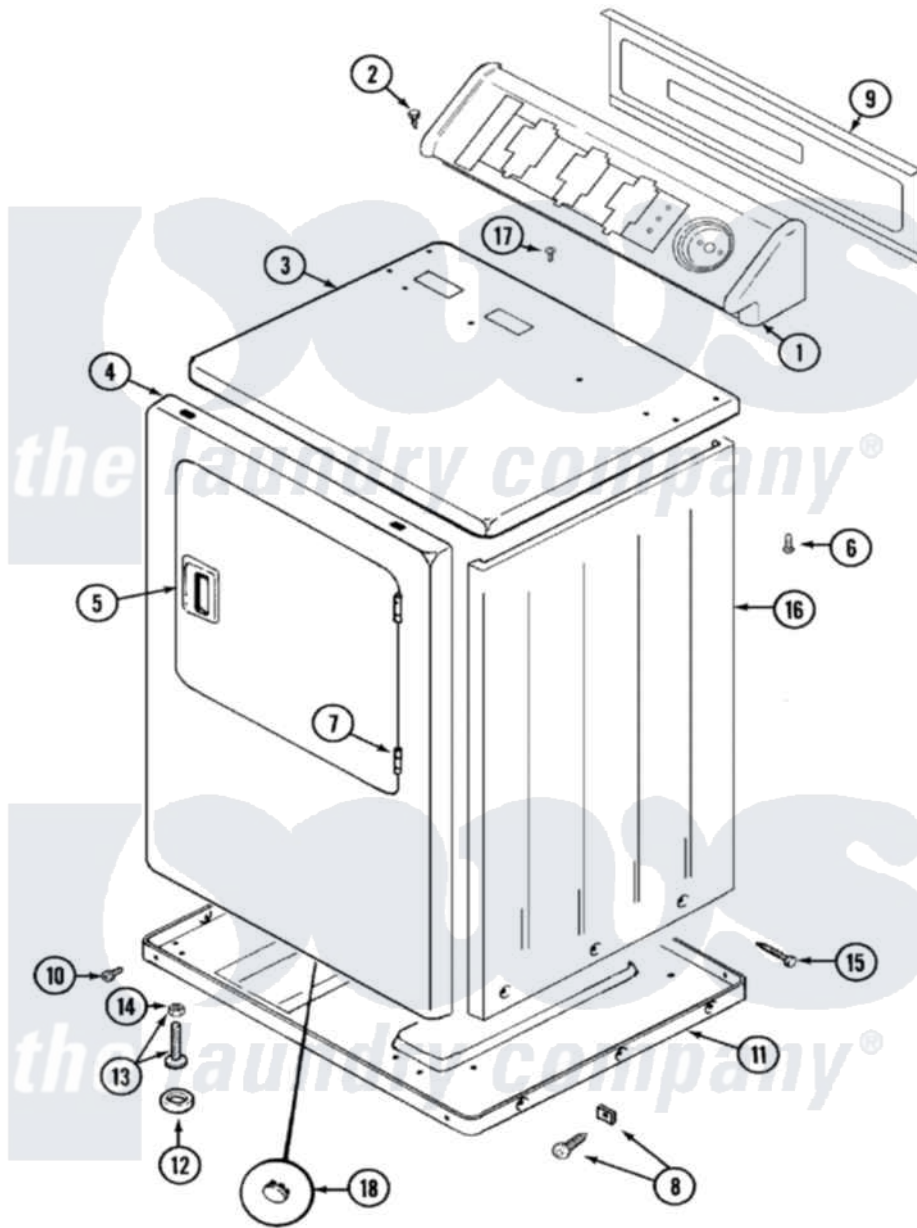

Maytag LDE9606ADE 01 - CABINET-FRONT

Maytag [Residential Maytag LDE9606ADE Dryer Parts](#) Parts Diagram 01 - CABINET-FRONT
 Click on the part number to view part

Item	Original Part Number	Replaced By	Status	Part Description
1	33001612		Not Available	CONSOLE (WHT)
2	216423	3370225		Screw
3	33001608			Cover, Top
4	33001610			Panel, Front
"	33001486	98008544		Screw
"	33001221	22001817		Sheet, Sound Damper
5	33001241			Handle, Door
6	214354			Screw, Top Cover To Cabnt.
7	33001230			Hinge, Door
8	12001341			Screw And Fastener Kit
9	33001625		Not Available	PANEL, BACK---NA
10	Y313561			Screw---NA
"	Y310632	1163839		Screw
11	Y303361		Not Available	BASE ASSY. (UPPER & LOWER)
12	Y314137			Foot, Rubber
13	Y305086			Adjustable Leg And Nut

14	Y052740	62739	Nut, Lock
15	213007		Xfor Cabinet See Cabinet, Back
16	33001159	33001327	Cabinet
17	210186	3370225	Screw
18	33001614	Not Available	PLUG, FRONT PANEL (WHT)