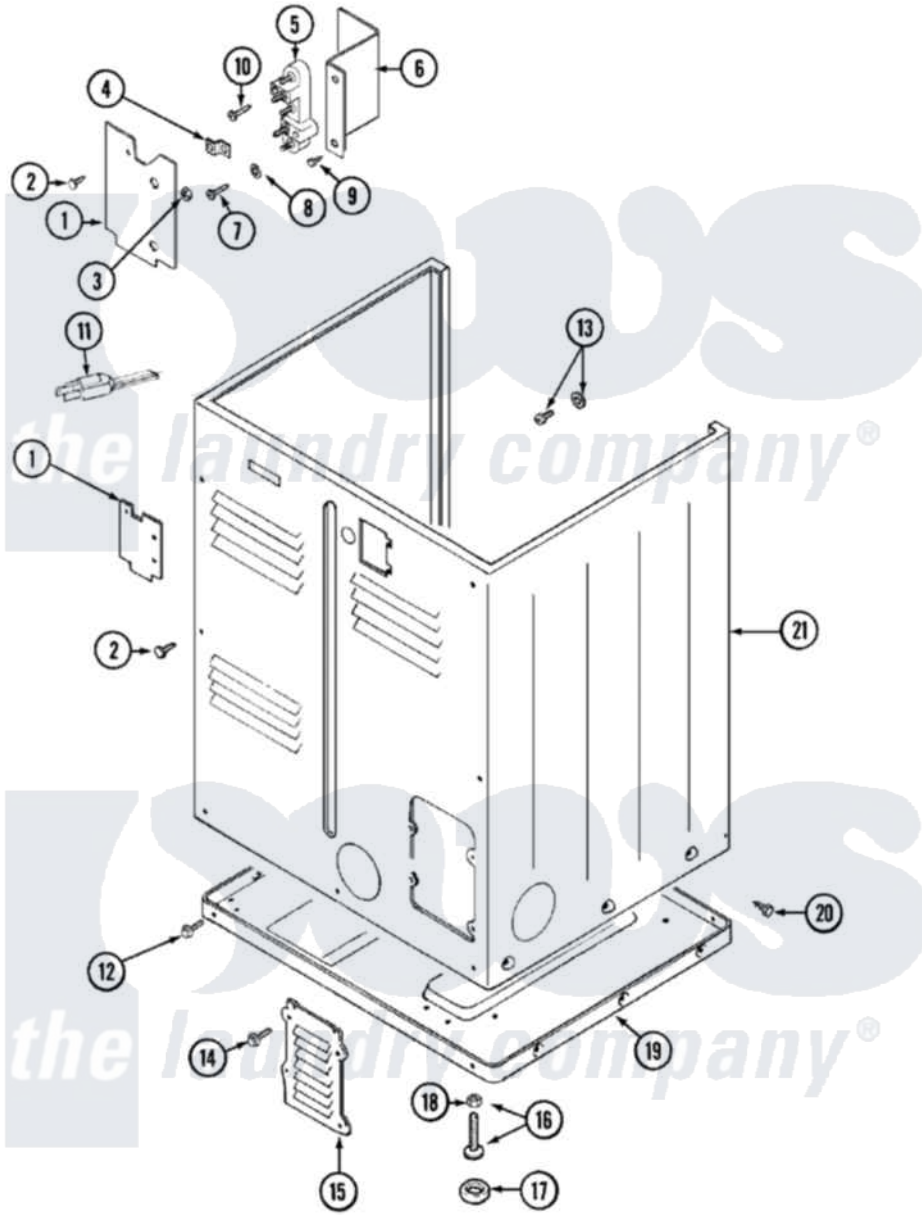

Maytag LDE9606ADE 02 - CABINET-REAR

Maytag [Residential Maytag LDE9606ADE Dryer Parts](#) Parts Diagram 02 - CABINET-REAR
 Click on the part number to view part

Item	Original Part Number	Replaced By	Status	Part Description
1	Y312905		Not Available	COVER, TERMINAL
2	Y313561			Screw---NA
3	311484	112432		Nut
5	33001244			Block, Terminal
6	Y312904			Bracket, Terminal Block
7	Y312209	W10001200		Screw
11	305168	33002916		Power Cord, Canadian 240V
"	33001425			Locknut, Eared For Canadian
12	Y313561			Screw---NA
"	Y310632	1163839		Screw
14	216423	3370225		Screw
15	Y312951		Not Available	ACCESS COVER, BACK
16	Y305086			Adjustable Leg And Nut
17	Y314137			Foot, Rubber
18	Y052740	62739		Nut, Lock
19	Y303361		Not Available	BASE ASSY. (UPPER & LOWER)