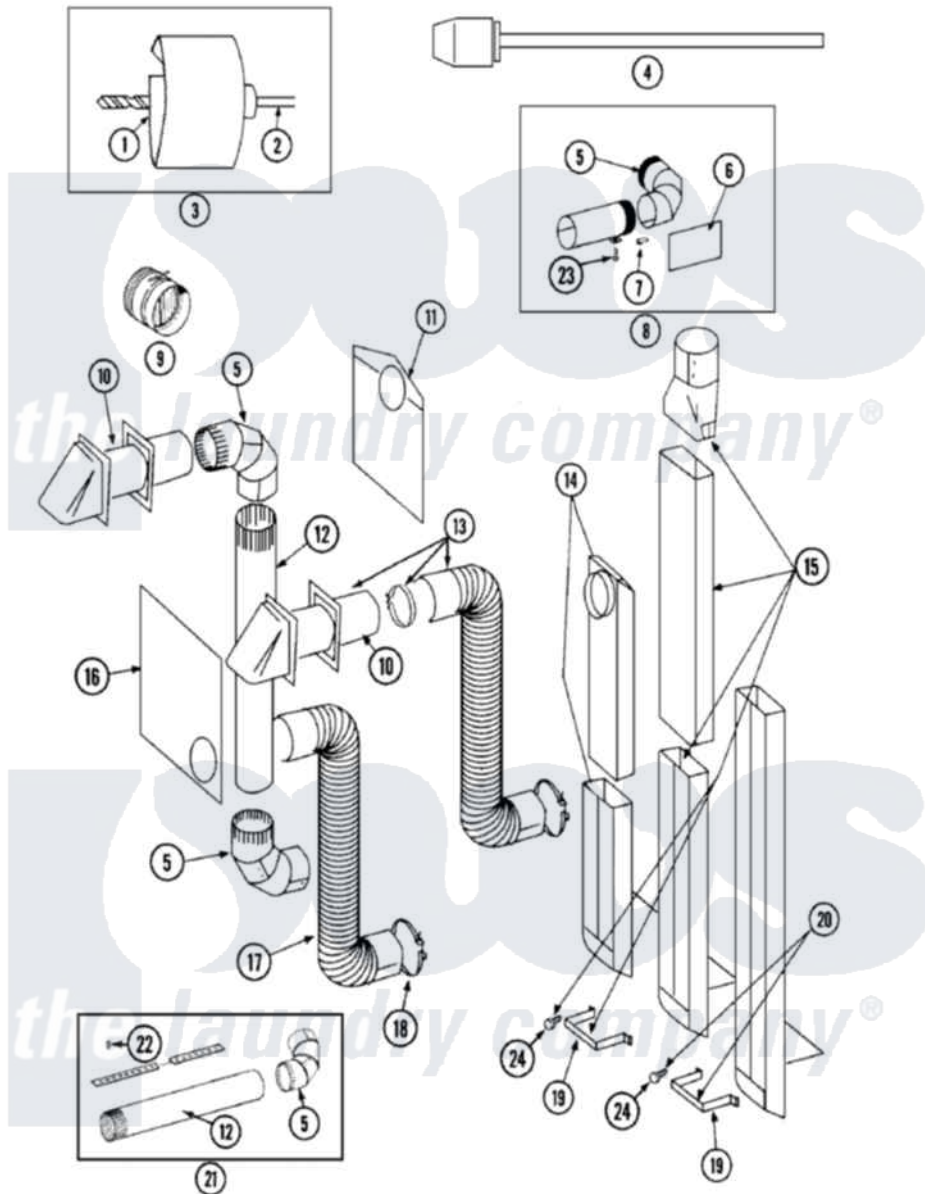

Maytag LDE9606ADE 05 - DUCTING

Maytag [Residential Maytag LDE9606ADE Dryer Parts](#) Parts Diagram 05 - DUCTING
 Click on the part number to view part

Item	Original Part Number	Replaced By	Status	Part Description
1	038179		Not Available	BLADE, SAW
2	038180		Not Available	REPLACEMENT DRILL
3	038766		Not Available	HOLE SAW W/DRILL BIT
4	038767			Extension Chuck, Drill
5	Y059131			Elbow, Venting
6	312302			Insulation, Exhaust Duct Kit
7	213323			Fastener, Exhaust Duct Kit
8	Y304652			Exhaust Duct Kit
9	059146		Not Available	DAMPER, BACK DRAFT
10	Y059129	4396007RW		Vent Hood
11	311353		Not Available	BAG, LINT (DACRON)
12	Y059130			Pipe, Venting
13	Y059143			Flexible Vent Kit
14	Y059135			Vent Duct Assembly
15	059144		Not Available	RECTANGULAR VENT KIT
16	Y059134			PLATE, ALUM. WINDOW (15``X20``)

17	Y304353	4396010RP	6ft Scvent
18	Y304630		Clamp, Flexible Duct
19	313272		Bracket, Exhaust Deflector
20	303736	Not Available	EXHAUST DEFLECTOR KIT
21	306399	Not Available	EXHAUST DEFLECTOR KIT
22	Y251119	3177991	Screw
23	211294	90767	Screw, 8A X 3/8 HeX Washer Head Tapping
24	211294	90767	Screw, 8A X 3/8 HeX Washer Head Tapping