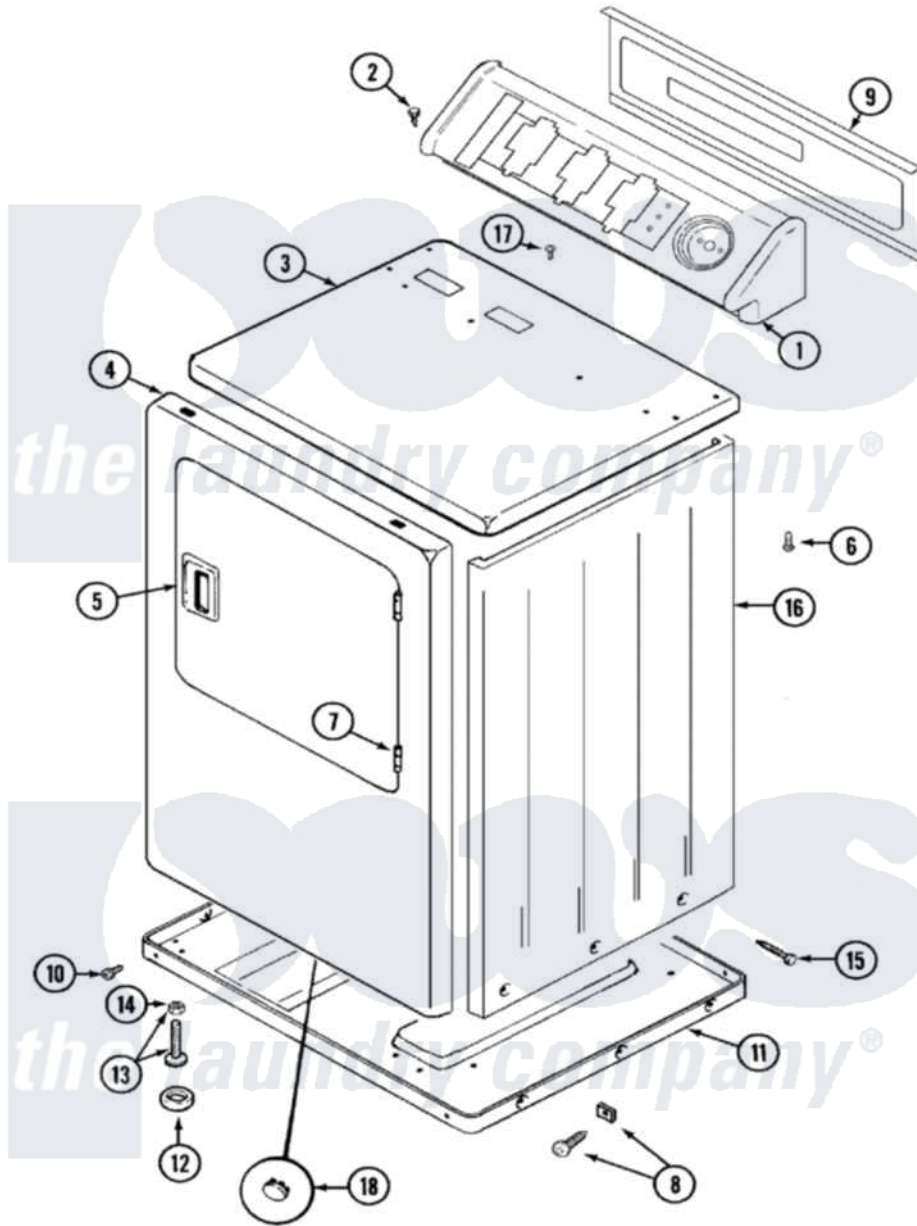

Maytag LDE9606ADM 01 - CABINET-FRONT

Maytag Residential Maytag LDE9606ADM Dryer Parts Parts Diagram 01 - CABINET-FRONT
 Click on the part number to view part

Item	Original Part Number	Replaced By	Status	Part Description
1	33001613			Console
2	216423	3370225		Screw
3	33001609			Cover, Top ----NA
4	33001611			Panel, Front ----NA
"	33001486	98008544		Screw
"	33001221	22001817		Sheet, Sound Damper
5	33001254	37001047		Handle, Door
6	214354			Screw, Top Cover To Cabnt.
7	33001230			Hinge, Door
8	12001340	204439		Screw And Fstner Assembly
9	33001625		Not Available	PANEL, BACK----NA
10	Y313561			Screw----NA
"	Y310632	1163839		Screw
11	Y303361		Not Available	BASE ASSY. (UPPER & LOWER)
12	Y314137			Foot, Rubber
13	Y305086			Adjustable Leg And Nut

14	Y052740	62739	Nut, Lock
15	213007		Xfor Cabinet See Cabinet, Back
16	33001160		Not Available
17	210186	3370225	CABINET (ALM)
18	33001615		Not Available
			Screw
			PLUG, FRONT PANEL (ALM)