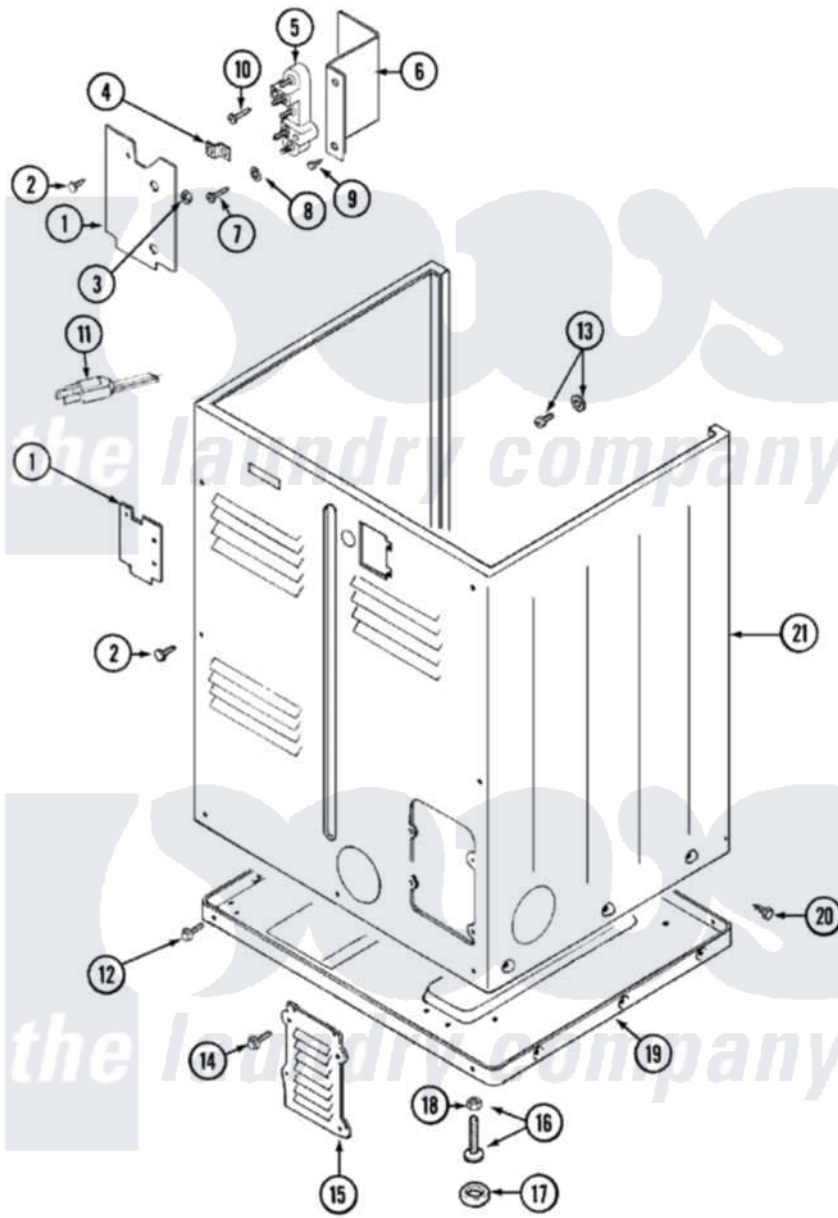

Maytag LDE9606ADM 02 - CABINET-REAR

Maytag [Residential Maytag LDE9606ADM Dryer Parts](#) Parts Diagram 02 - CABINET-REAR
 Click on the part number to view part

Item	Original Part Number	Replaced By	Status	Part Description
1	Y312905		Not Available	COVER, TERMINAL
2	Y313561			Screw---NA
3	311484	112432		Nut
5	33001244			Block, Terminal
6	Y312904			Bracket, Terminal Block
7	Y312209	W10001200		Screw
11	305168	33002916		Power Cord, Canadian 240V
"	33001425			Locknut, Eared For Canadian
12	Y313561			Screw---NA
"	Y310632	1163839		Screw
14	216423	3370225		Screw
15	Y312951		Not Available	ACCESS COVER, BACK
16	Y305086			Adjustable Leg And Nut
17	Y314137			Foot, Rubber
18	Y052740	62739		Nut, Lock
19	Y303361		Not Available	BASE ASSY. (UPPER & LOWER)