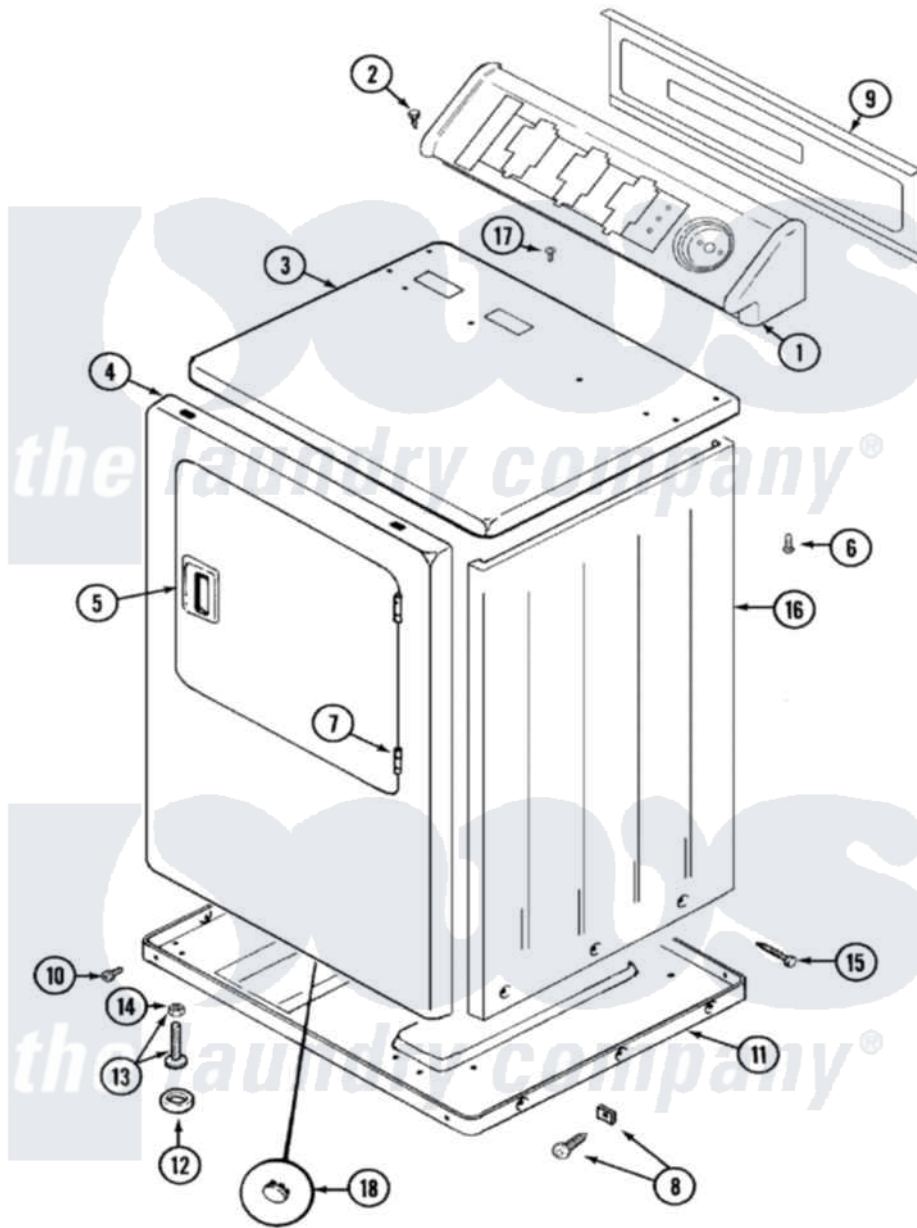

# Maytag LDE9606AEE 01 - CABINET-FRONT

Maytag Residential Maytag LDE9606AEE Dryer Parts Parts Diagram 01 - CABINET-FRONT  
 Click on the part number to view part

Item	Original Part Number	Replaced By	Status	Part Description
1	33001612		Not Available	CONSOLE (WHT)
2	216423	<a href="#">3370225</a>		Screw
3	<a href="#">33001608</a>			Cover, Top
4	<a href="#">33001610</a>			Panel, Front
"	33001486	<a href="#">98008544</a>		Screw
"	33001221	<a href="#">22001817</a>		Sheet, Sound Damper
5	<a href="#">33001241</a>			Handle, Door
6	<a href="#">214354</a>			Screw, Top Cover To Cabnt.
7	<a href="#">33001230</a>			Hinge, Door
8	<a href="#">12001341</a>			Screw And Fastener Kit
9	33001625		Not Available	PANEL, BACK---NA
10	<a href="#">Y313561</a>			Screw---NA
"	Y310632	<a href="#">1163839</a>		Screw
11	Y303361		Not Available	BASE ASSY. (UPPER & LOWER)
12	<a href="#">Y314137</a>			Foot, Rubber
13	<a href="#">Y305086</a>			Adjustable Leg And Nut

14	Y052740	<a href="#">62739</a>	Nut, Lock
15	<a href="#">213007</a>		Xfor Cabinet See Cabinet, Back
16	33001159	<a href="#">33001327</a>	Cabinet
17	210186	<a href="#">3370225</a>	Screw
18	33001614	Not Available	PLUG, FRONT PANEL (WHT)