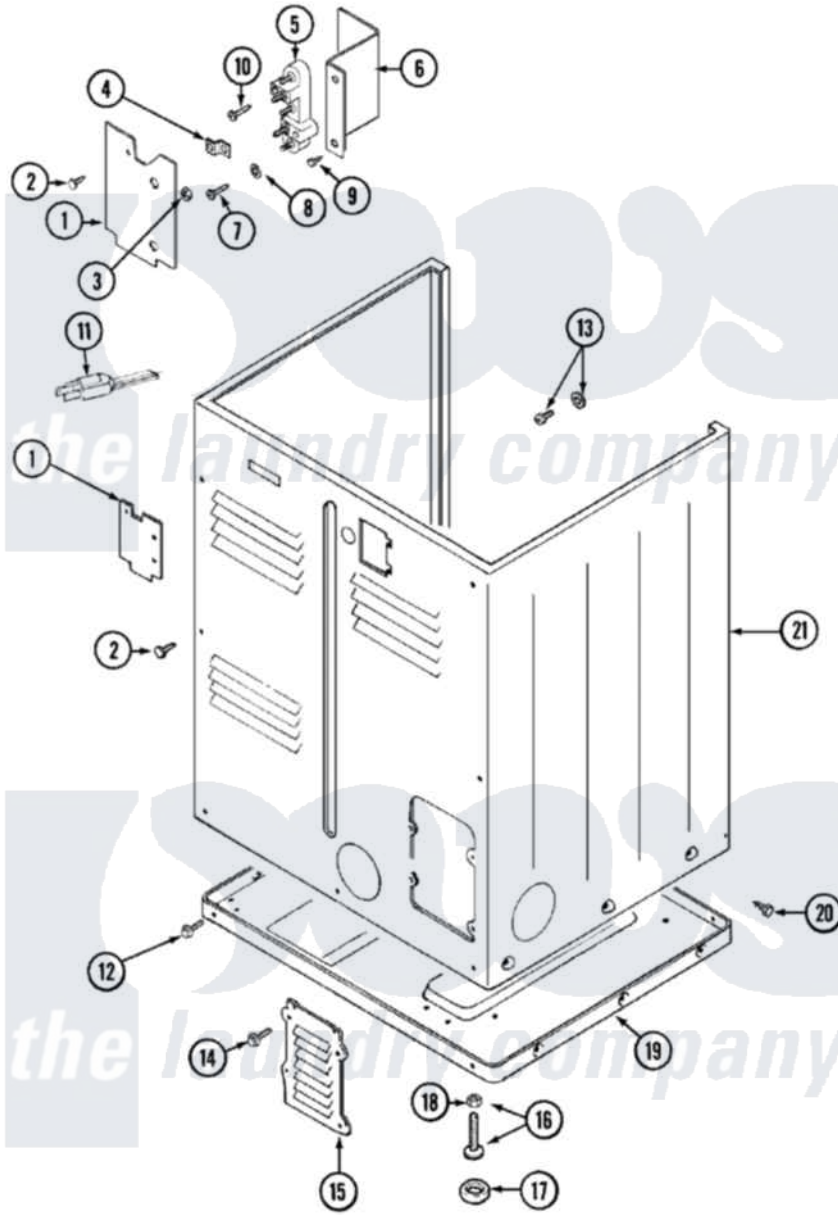

Maytag LDE9606AEE 02 - CABINET-REAR

Maytag [Residential Maytag LDE9606AEE Dryer Parts](#) Parts Diagram 02 - CABINET-REAR
 Click on the part number to view part

Item	Original Part Number	Replaced By	Status	Part Description
1	Y312905		Not Available	COVER, TERMINAL
2	Y313561			Screw----NA
3	311484	112432		Nut
4	Y312184			Strap, Grounding
5	33001244			Block, Terminal
6	Y312904			Bracket, Terminal Block
7	Y312209	W10001200		Screw
8	Y311270			Washer, Terminal Block
9	Y310632	1163839		Screw
10	33001245			Screw----NA
12	Y313561			Screw----NA
"	Y310632	1163839		Screw
13	303846	22003781		Screw, Ground Strap
14	216423	3370225		Screw
15	Y312951		Not Available	ACCESS COVER, BACK
16	Y305086			Adjustable Leg And Nut

17	Y314137		Foot, Rubber
18	Y052740	62739	Nut, Lock
19	Y303361		Not Available
20	213007		BASE ASSY. (UPPER & LOWER) Xfor Cabinet See Cabinet, Back
21	33001159	33001327	Cabinet