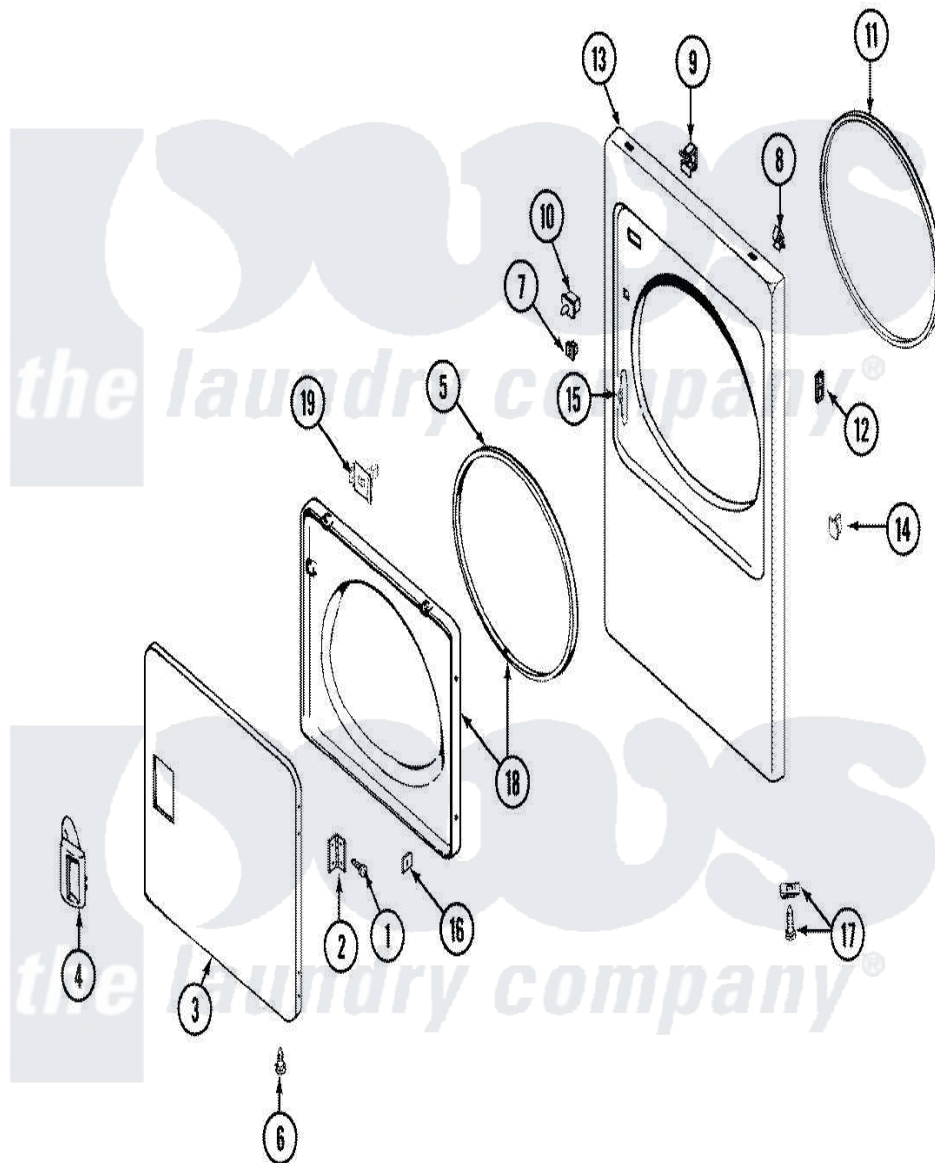

# Maytag LDE9606AEE 04 - DOOR

Maytag [Residential Maytag LDE9606AEE Dryer Parts](#) Parts Diagram 04 - DOOR  
 Click on the part number to view part

Item	Original Part Number	Replaced By	Status	Part Description
1	<a href="#">Y314062</a>			Screw, Door Hinge And Panel
2	<a href="#">33001230</a>			Hinge, Door
3	<a href="#">33001240</a>			Door
"	<a href="#">22001817</a>			Sheet, Sound Damper
4	<a href="#">33001241</a>			Handle, Door
5	<a href="#">33001131</a>			Seal, Door
6	33001132	<a href="#">33002342</a>		Plug, Sifht Hole
7	Y304578	<a href="#">LA-1003</a>		Door Catch Kit
8	<a href="#">22001650</a>			Fastener, Spring
9	<a href="#">Y310376</a>			Clip, Door Switch Harness
10	33001508	<a href="#">W10169313</a>		Switch-Dor
11	<a href="#">314937</a>			Seal, Front Panel
12	33001487		Not Available	NUT, SPEED
13	33001486	<a href="#">98008544</a>		Screw
"	<a href="#">33001610</a>			Panel, Front
"	33001221	<a href="#">22001817</a>		Sheet, Sound Damper

14	33001174	<a href="#">LA-1003</a>	Door Catch Kit
15	<a href="#">33001175</a>		Cover, Hinge Hole
16	<a href="#">Y313910</a>		Clip, Door Liner To Outer Panel
17	<a href="#">12001341</a>		Screw And Fastener Kit
18	33001243	Not Available	PANEL, INNER DOOR (W/SEAL)
19	<a href="#">33001305</a>		Strike, Door