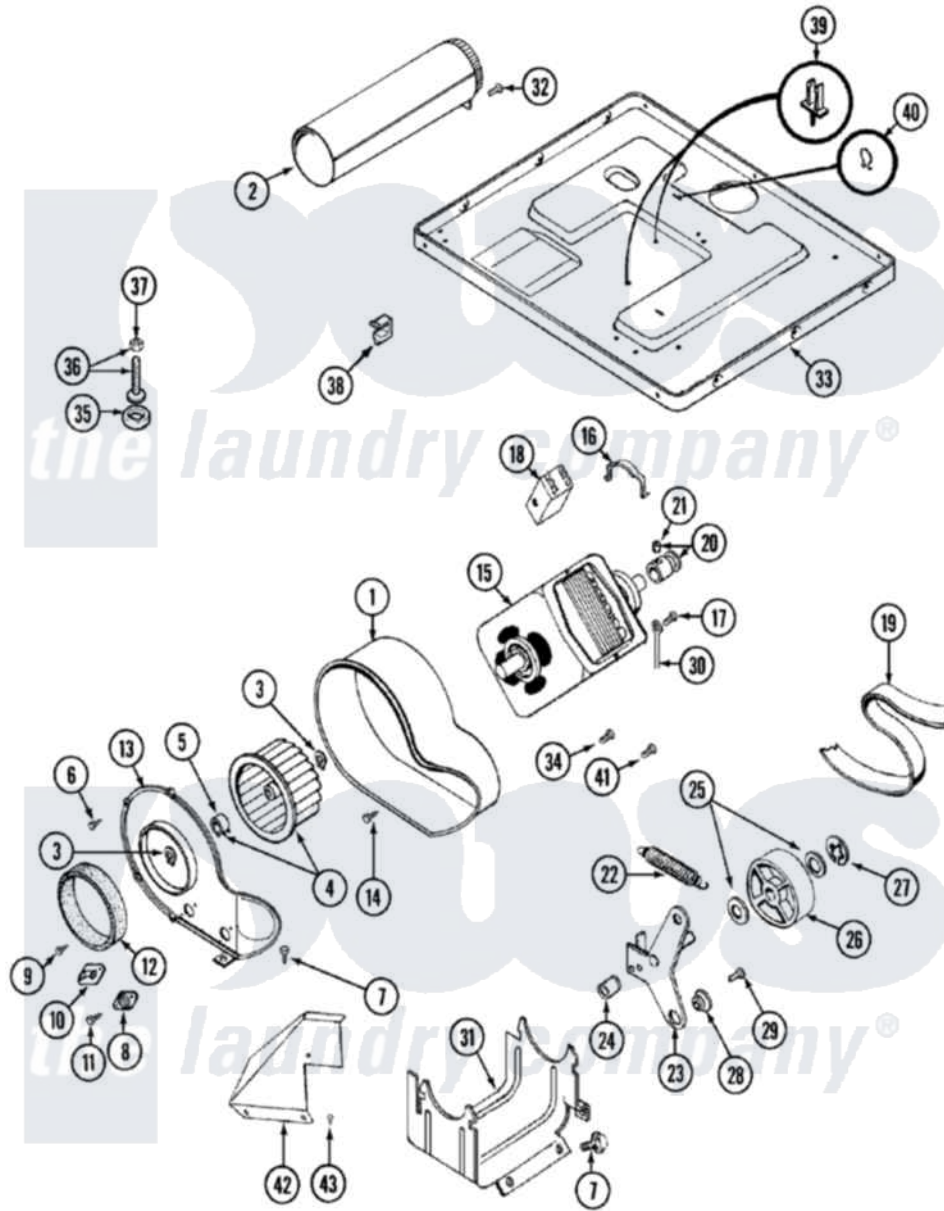

# Maytag LDE9606AEE 07 - MOTOR DRIVE

Maytag [Residential Maytag LDE9606AEE Dryer Parts](#) Parts Diagram 07 - MOTOR DRIVE  
 Click on the part number to view part

| Item | Original Part Number    | Replaced By               | Status | Part Description                        |
|------|-------------------------|---------------------------|--------|---|
| 1    | <a href="#">Y312893</a> |                           |        | Housing, Blower                         |
| 2    | Y303442                 |                           |        | EXHAUST DUCT ASSEMBLY                   |
| 3    | 410233                  | <a href="#">9703438</a>   |        | Ring-Retrn                              |
| 4    | <a href="#">Y303836</a> |                           |        | Blower Wheel Assembly And Clamp         |
| 5    | <a href="#">312967</a>  |                           |        | Clamp, Blower Housing                   |
| 6    | Y312961                 | <a href="#">W10116751</a> |        | Screw                                   |
| 7    | <a href="#">Y313561</a> |                           |        | Screw----NA                             |
| 8    | <a href="#">306911</a>  |                           |        | Thermostat, Multi-Temp                  |
| 9    | 211294                  | <a href="#">90767</a>     |        | Screw, 8A X 3/8 HeX Washer Head Tapping |
| 10   | <a href="#">306604</a>  |                           |        | Cut-Off, Thermal Part Not Used          |
| 11   | 314848                  | <a href="#">W10116760</a> |        | Screw                                   |
| 12   | <a href="#">Y312901</a> |                           |        | Seal, Housing Cover                     |
| 13   | <a href="#">314846</a>  |                           |        | Cover, Blower Housing                   |
| 14   | 314818                  | <a href="#">1163839</a>   |        | Screw                                   |