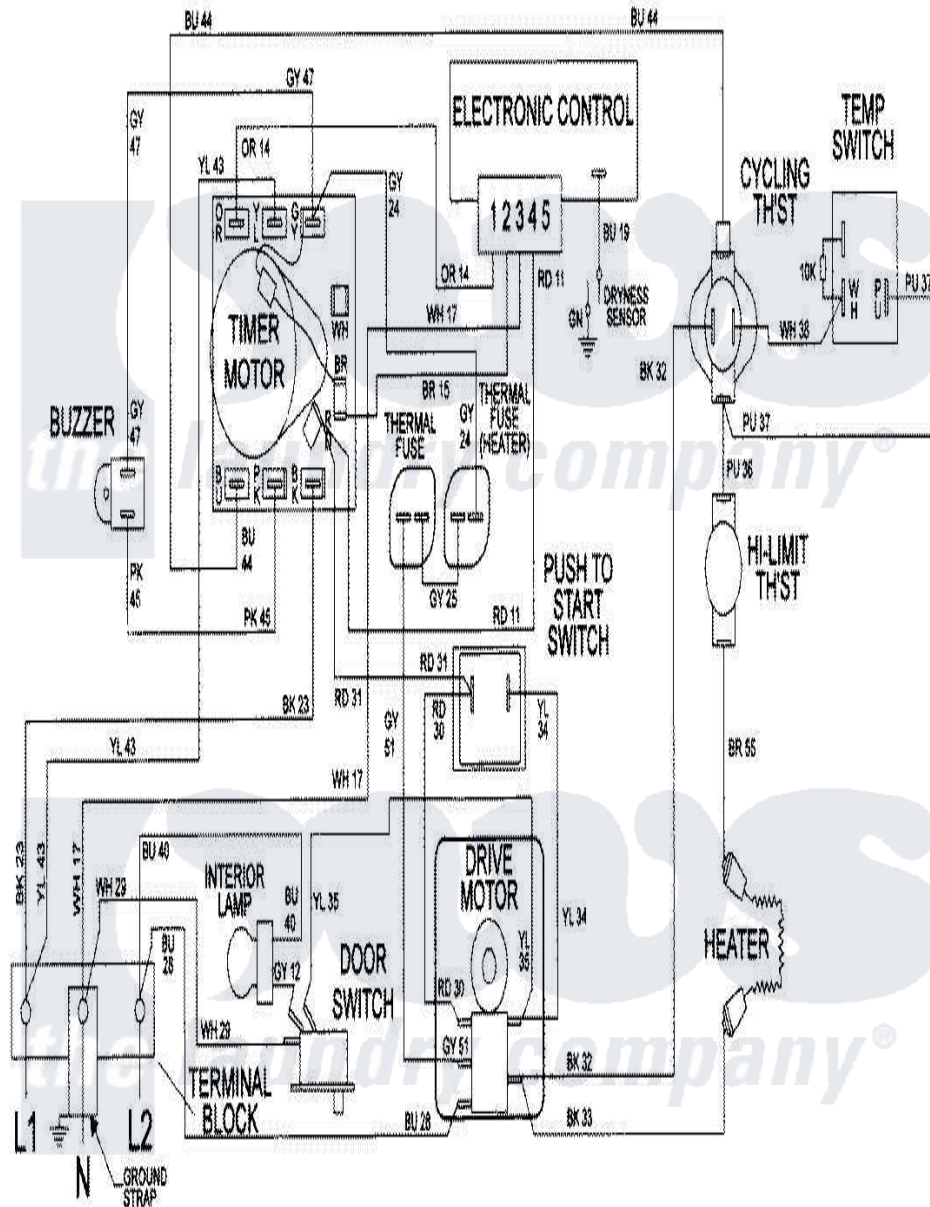

# Maytag LDE9606AEE 09 - WIRING INFORMATION

Maytag Residential Maytag LDE9606AEE Dryer Parts Parts Diagram 09 - WIRING INFORMATION  
 Click on the part number to view part

Item	Original Part Number	Replaced By	Status	Part Description
NI	15001956		Not Available	WIRING INFORMATION