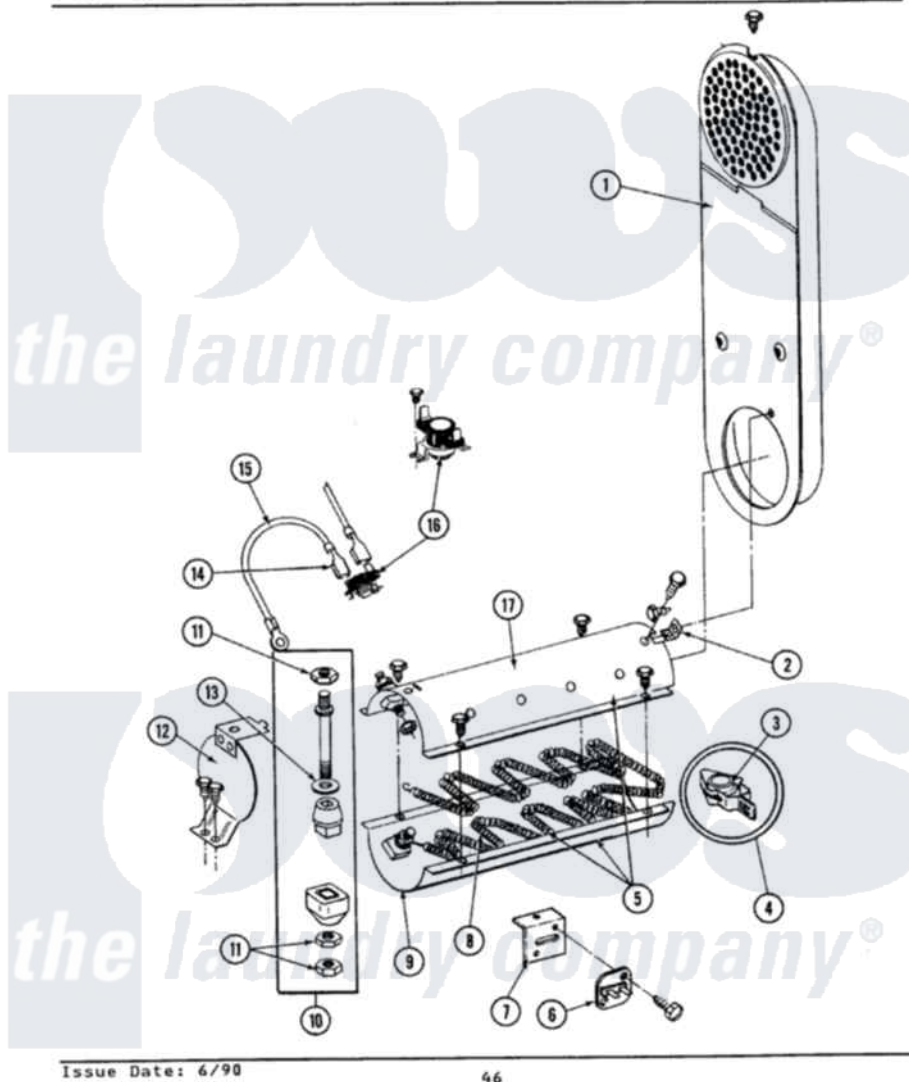

# Maytag LDE9700 04 - INLET DUCT & HEATER ASSEMBLY

SECTION: INLET DUCT & HEATER ASSEMBLY  
 MODEL: DE MODELS

Issue Date: 6/90

46

Maytag [Residential Maytag LDE9700 Dryer Parts](#) Parts Diagram 04 - INLET DUCT & HEATER ASSEMBLY  
 Click on the part number to view part

Item	Original Part Number	Replaced By	Status	Part Description
1	211294	<a href="#">90767</a>		Screw, 8A X 3/8 HeX Washer Head Tapping
"	307120		Not Available	INLET DUCT ASSY.
2	211294	<a href="#">90767</a>		Screw, 8A X 3/8 HeX Washer Head Tapping
"	<a href="#">Y312890</a>			Retainer, Heater Chamber
3	<a href="#">Y313270</a>			Insulator For Heater Elemen
4	<a href="#">Y303881</a>			Clip And Insulator Assembly
5	211294	<a href="#">90767</a>		Screw, 8A X 3/8 HeX Washer Head Tapping
"	<a href="#">Y303778</a>			Heater Assembly Complete
6	<a href="#">307473</a>			Fuse, Thermal
"	314848	<a href="#">W10116760</a>		Screw
7	315046			MOUNTING BRACKET
"	211294	<a href="#">90767</a>		Screw, 8A X 3/8 HeX Washer Head Tapping
8	<a href="#">Y313538</a>			Heater Element 240 Volt
9	<a href="#">Y313576</a>			Heater Chamber, Bottom

10	<a href="#">Y304596</a>		Terminal Insulator Assembly
11	311484	<a href="#">112432</a>	Nut
12	211294	<a href="#">90767</a>	Screw, 8A X 3/8 HeX Washer Head Tapping
"	304124		Not Available HEATER SHIELD
13	<a href="#">311093</a>		Washer, Terminal Connection
14	<a href="#">210745</a>		Wire Terminal
15	<a href="#">Y304693</a>		Jumper Wire
16	<a href="#">303396</a>		Thermostat, Hi-Limit
"	211294	<a href="#">90767</a>	Screw, 8A X 3/8 HeX Washer Head Tapping
"	<a href="#">303896</a>		Hi-Limit Thermostat-Canada
17	211294	<a href="#">90767</a>	Screw, 8A X 3/8 HeX Washer Head Tapping
"	Y313575		Not Available HEATER CHAMBER, TOP