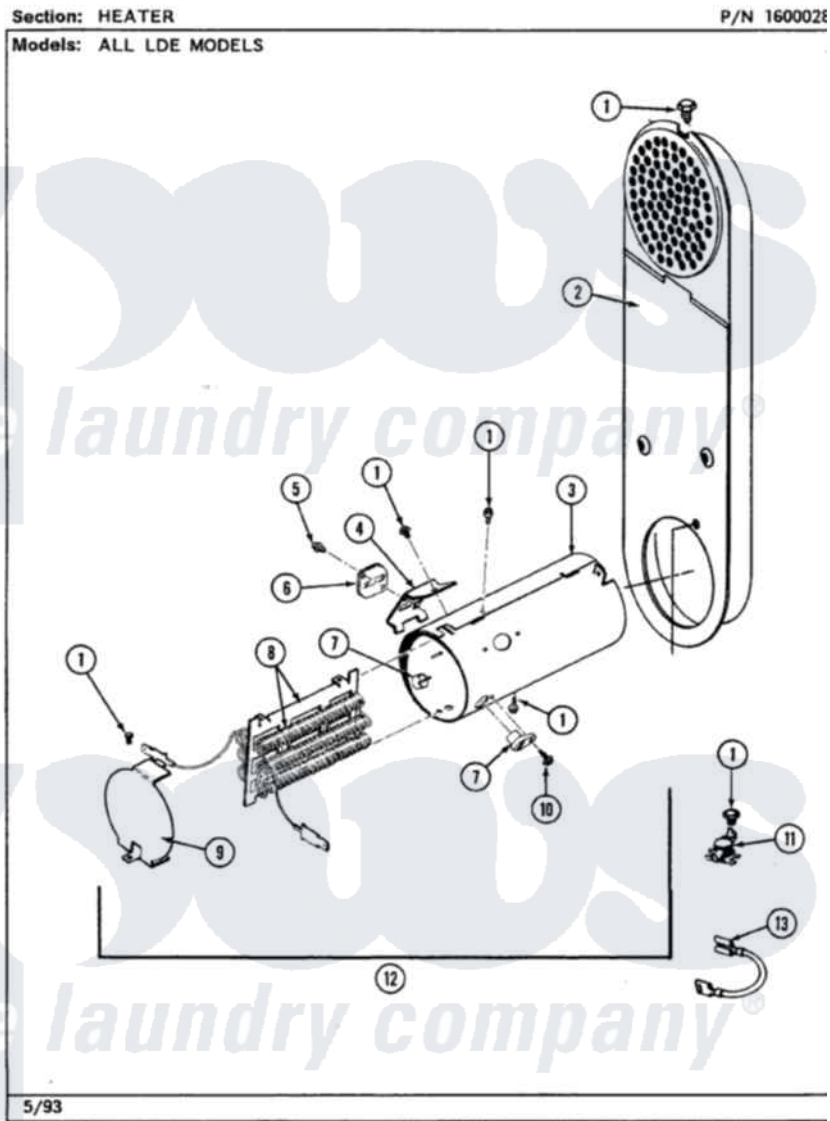

Maytag LDE9700ACW 05 - HEATER

Maytag [Residential Maytag LDE9700ACW Dryer Parts](#) Parts Diagram 05 - HEATER
Click on the part number to view part

Item	Original Part Number	Replaced By	Status	Part Description
1	211294	90767		Screw, 8A X 3/8 HeX Washer Head Tapping
2	308503		Not Available	INLET DUCT ASSEMBLY
"	307120		Not Available	INLET DUCT ASSY.
3	314995			Enclosure, Heater
4	315346			Bracket, Thermal Fuse
5	314848	W10116760		Screw
6	307473			Fuse, Thermal
7	314998			Insulator, Terminal
8	307184	Y308612		Heater Sub-Assembly
9	314999			Shield, Radiant
10	314554		Not Available	SCREW
11	308217			Thermostat, Hi-Limit
"	303396			Thermostat, Hi-Limit
12	307178			Heater Assembly
13	Y307173			Wire, Jumper