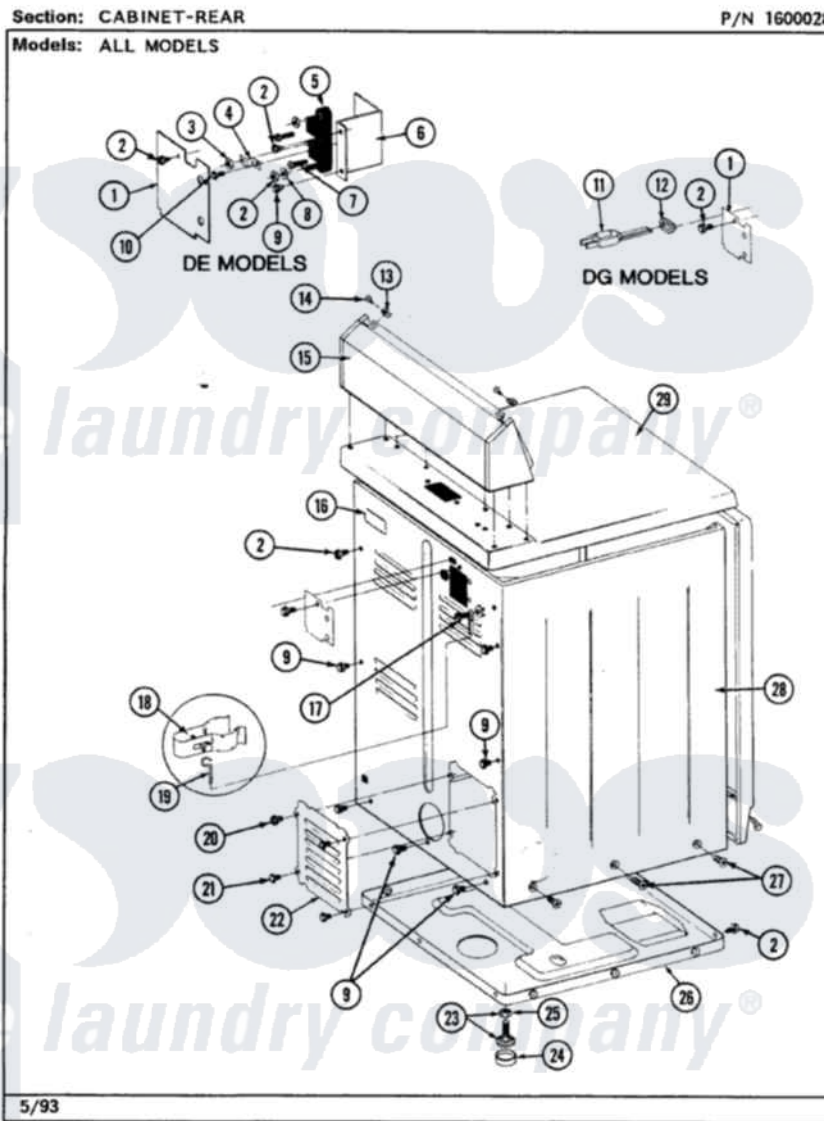

Maytag LDE9700ADL 02 - CABINET-REAR

Maytag [Residential Maytag LDE9700ADL Dryer Parts](#) Parts Diagram 02 - CABINET-REAR
Click on the part number to view part

Item	Original Part Number	Replaced By	Status	Part Description
1	Y312905		Not Available	COVER, TERMINAL
2	Y313561			Screw----NA
3	311484	112432		Nut
4	Y312184			Strap, Grounding
5	400008			Block, Terminal
6	Y312904			Bracket, Terminal Block
7	Y312209	W10001200		Screw
8	Y311270			Washer, Terminal Block
9	Y310632	1163839		Screw
10	Y311423	489483		Screw 10-32 X 1/2
11	302521		Not Available	CORD, POWER PART NOT USED-GAS MODELS ONLY
12	211881			Grommet, Cord Part Not Used-Gas Models Only
13	215075			Fastener, Control Panel To Console
14	210932			Screw, No.8 X 9/16 Ctsk Note: Screw, Inlet Duct

15	305193L		Console
16	214519		LABEL, ELECTRICAL INSTR. PART NOT USED-GAS MODELS ONLY
17	303846	22003781	Screw, Ground Strap
18	301548		Clamp, Ground Wire
19	311155		Ground Wire And Clamp
20	Y313559		Screw
21	211294	90767	Screw, 8A X 3/8 HeX Washer Head Tapping
22	Y312951	Not Available	ACCESS COVER, BACK
23	Y305086		Adjustable Leg And Nut
24	Y314137		Foot, Rubber
25	Y052740	62739	Nut, Lock
26	Y303361	Not Available	BASE ASSY. (UPPER & LOWER)
27	213077	Not Available	CAP FOR TIMER KNOB
28	307124L	Not Available	CABINET ASSY ALMOND
29	307104L		Top Cover Assembly