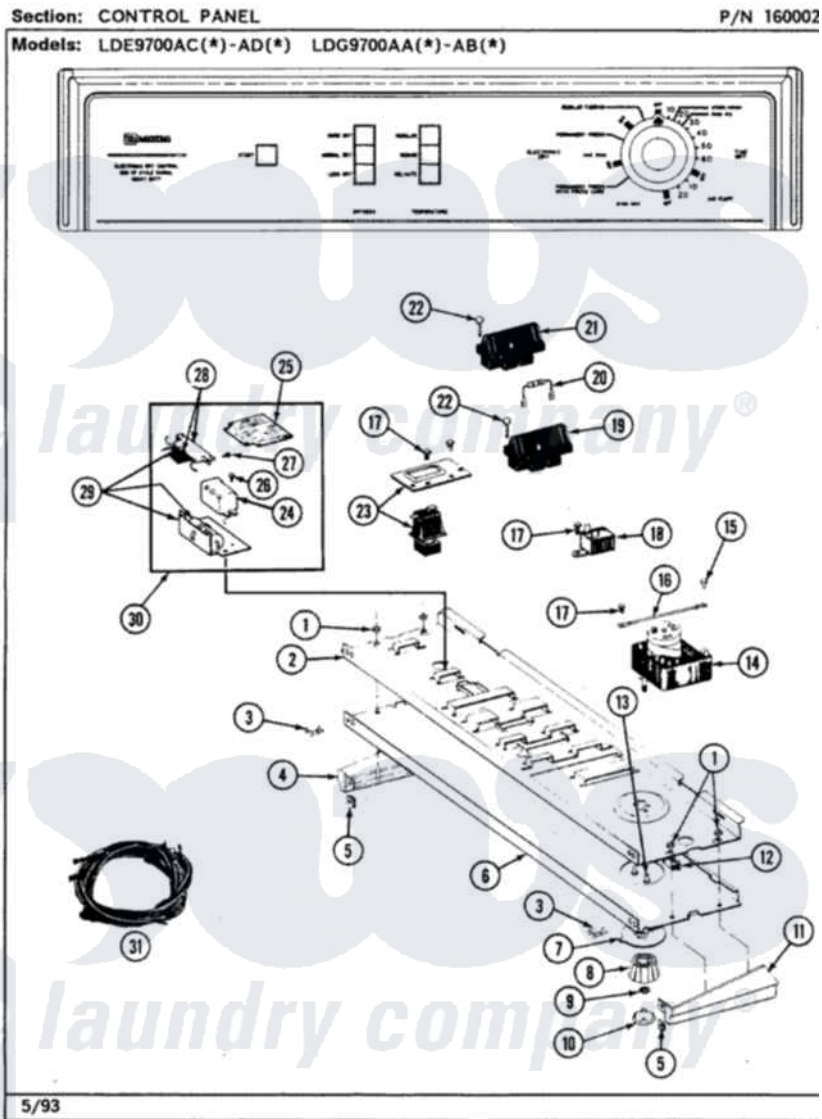

Maytag LDE9700ADL 03 - CONTROL PANEL

Maytag Residential Maytag LDE9700ADL Dryer Parts Parts Diagram 03 - CONTROL PANEL
 Click on the part number to view part

Item	Original Part Number	Replaced By	Status	Part Description
1	214872			Palnut, End Cap Note: Nut, Lamp Holder
2	314184			Back Up Plate
3	210932			Screw, No.8 X 9/16 Ctsk Note: Screw, Inlet Duct
4	207215		Not Available	END CAP LH
5	214894			Fastener, End Cap
6	307320		Not Available	CONTROL PANEL
7	315042			Dial Skirt
8	315041			Knob, Timer
9	312273			Nut, Control Knob
10	215821		Not Available	CAP, KNOB
11	207216		Not Available	END CAP RH
12	214897			Pad, Control Panel
13	910708	488234		Screw 8-32 X 1/4
14	Y307404			Timer
15	211204	00767		Screw, 8A X 3/8 HeX Washer

15	211294	30707		Head Tapping
16	204807			Ground Wire, Supp. Plte To Top Cover
17	211168	W10139210		Screw, 8-18 X 5/16
18	305205	694419		Mini-Buzzer
19	307304		Not Available	TEMP CONTROL SWITCH 3 BUTTON
20	306916			Resistor, Med Temp Elec
"	306917			Resistor, Med Temp Gas
21	307304		Not Available	TEMP CONTROL SWITCH 3 BUTTON
22	213117	67006908		Screw, Ice Rack
23	307305			Switch Push To Start
24	307899			Relay
25	Y307896			Pc Board
26	Y251119	3177991		Screw
27	311863		Not Available	SCREW FOR CAUTION PLATE---NA
28	307422		Not Available	WIRE HARNESS
29	307897			Edge Board Connector
30	307898		Not Available	ELECTRONIC CONTROL
31	16000327		Not Available	GUIDE, QUICK REF. - MAYTAG
"	307557		Not Available	INSTALL & INST PKG D9700C
"	315080		Not Available	MANUAL, USE & CARE