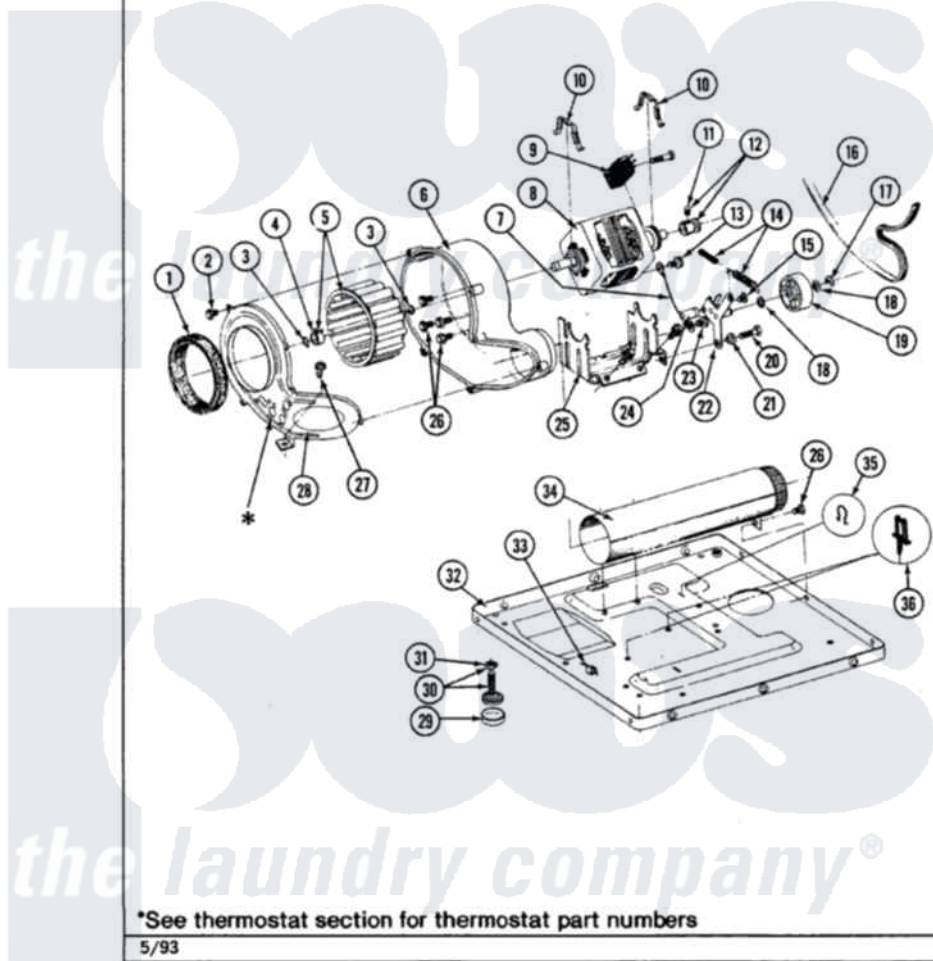

Maytag LDE9700ADL 06 - MOTOR DRIVE

Section: MOTOR DRIVE

P/N 1600028

Models: ALL MODELS

5/93

Maytag [Residential Maytag LDE9700ADL Dryer Parts](#) Parts Diagram 06 - MOTOR DRIVE
 Click on the part number to view part

Item	Original Part Number	Replaced By	Status	Part Description
1	Y312901			Seal, Housing Cover
2	Y312961	W10116751		Screw
3	410233	9703438		Ring-Retrn
4	312967			Clamp, Blower Housing
5	Y303836			Blower Wheel Assembly And Clamp
6	Y312893			Housing, Blower
7	901220			Ground Wire
8	Y303358	W10410999		Motor-Drive
9	306207		Not Available	(PROD. No.303358-8 & No.303358-9)
"	Y303877		Not Available	SWITCH, MOTOR EXTERNAL START No.303358-2, No.303358-4, 303358-7
"	Y303879			Switch, Motor External Start
10	Y015825			Clip, Motor To Motor Support
11	Y053241			Set Screw, Motor Pulley
12	Y305185	6-3051850		Pulley- MO

13	910343	488234	Screw 8-32 X 1/4
14	Y303945		IDLER SPRING ASSY. W/PLUG
15	Y312961	W10116751	Screw
16	Y312959		Poly "V" Belt For Tumbler
17	312958	354987	Ring, Retaining
18	Y312527		Washer, Idler Shaft
19	Y303705	6-3037050	Pulley- ID
20	Y014874		Screw, Idler Arm And Sleeve
21	Y312894	315772	Sleeve, Idler Arm
22	Y303363	6-3033630	Idler Arm
23	211294	90767	Screw, 8A X 3/8 HeX Washer Head Tapping
24	Y313582	W10116756	Spacer
25	312897		Not Available SUPPORT, MOTOR
26	Y310632	1163839	Screw
27	Y313561		Screw----NA
28	314846		Cover, Blower Housing
29	Y314137		Foot, Rubber
30	Y305086		Adjustable Leg And Nut
31	Y052740	62739	Nut, Lock
32	Y303361		Not Available BASE ASSY. (UPPER & LOWER)
33	Y310376		Clip, Door Switch Harness
34	Y303442		EXHAUST DUCT ASSEMBLY
35	410490		Spring, Retainer Wire Harness
36	Y313262	W10116752	Retainer-