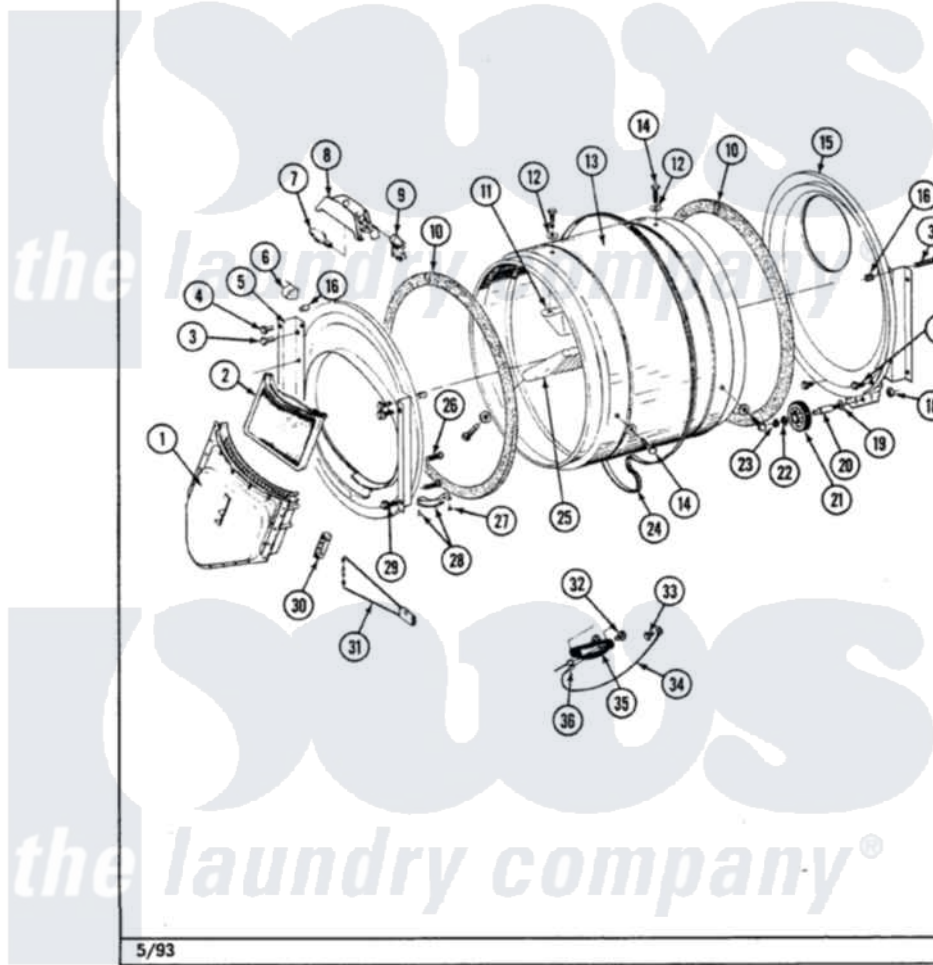

Maytag LDE9700ADL 08 - TUMBLER

Section: TUMBLER

P/N 1600028

Models: ALL MODELS

5/93

Maytag [Residential Maytag LDE9700ADL Dryer Parts](#) Parts Diagram 08 - TUMBLER

[Click on the part number to view part](#)

Item	Original Part Number	Replaced By	Status	Part Description
1	Y307112	33001016		Outlet Duct Assembly
2	Y307107	33002970		Lint Filte
3	313764		Not Available	SCREW
4	Y313561			Screw----NA
5	307311	33001179		Front, Tumbler
6	Y310376			Clip, Door Switch Harness
9	307097	33001496		Lamp- Hold
10	314820			Seal, Tumbler
11	314803	33001012		Baffle
12	314158			Washer, Baffle To Tumbler
13	314802		Not Available	TUMBLER W/OUT BAFFLES
"	306663		Not Available	TUMBLER W/BAFFLES
14	Y310759			Screw, Tumbler Baffles
15	Y308544	33001178		Back, Tumbler
"	Y307114	33001178		Back, Tumbler
16	313915	31-3915		Tech Sheet

17	211294	90767	Screw, 8A X 3/8 HeX Washer Head Tapping
18	312538	33001443	Nut, Hex
19	Y313347	312535	Washer, Vault Mounting Brk.
20	Y312948	6-3129480	Shaft- Tumbler
21	Y303373	12001541	Drum Roller/Washer Assembly--W
22	312535		Washer, Vault Mounting Brk.
23	410233	9703438	Ring-Retrn
24	Y312959		Poly "V" Belt For Tumbler
25	314804	33001004	Baffle, Tall
26	Y314110	33002917	Screw, No.10-16
27	210720		Rivet, Bearing To Tumbler Fmt
28	306508		Tumbler Bearing Kit ----W
29	Y310632	1163839	Screw
32	Y251119	3177991	Screw
33	211294	90767	Screw, 8A X 3/8 HeX Washer Head Tapping
34	Y303711		Sensor Ground Wire
35	304997		Sensor Assembly With Screws
36	Y312658		Receptacle, Sensor Ground Wire