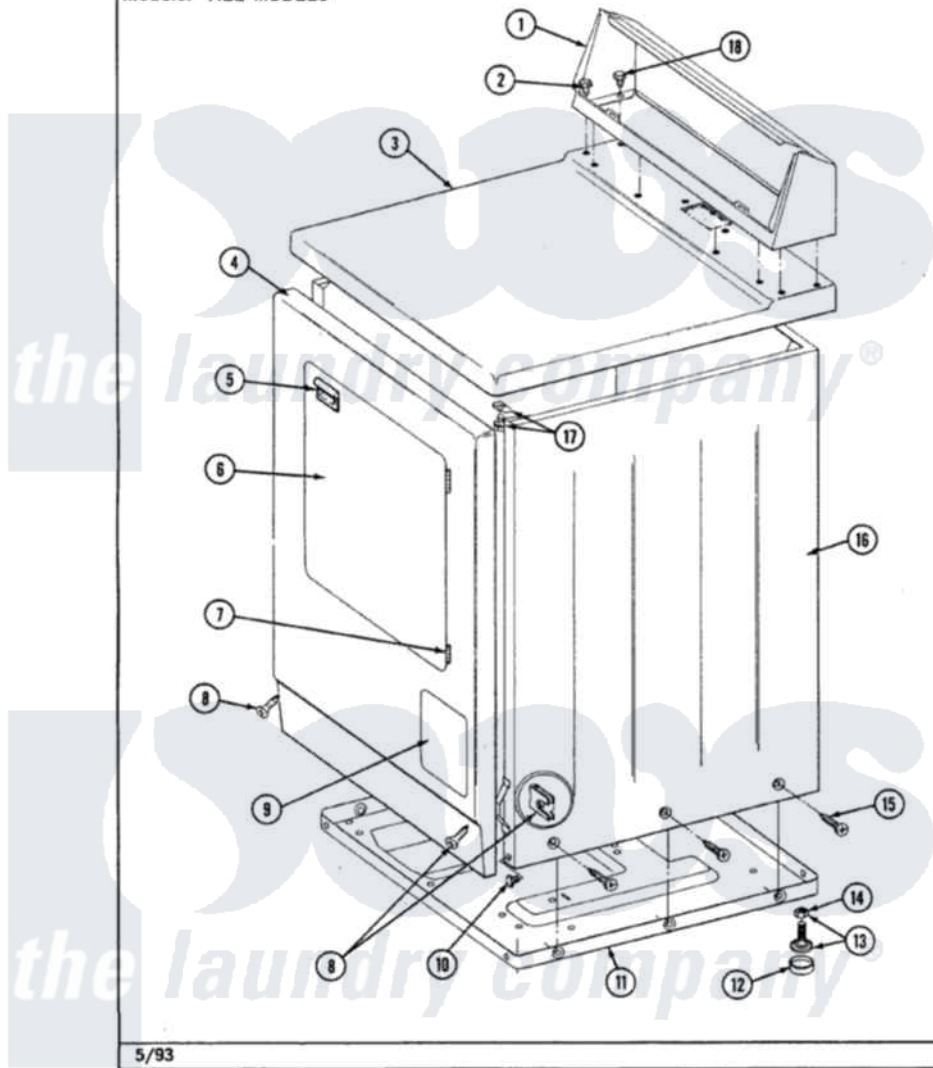

Maytag LDE9700ADW 01 - CABINET-FRONT

Section: CABINET-FRONT

P/N 1600028

Models: ALL MODELS

5/93

Maytag Residential Maytag LDE9700ADW Dryer Parts Parts Diagram 01 - CABINET-FRONT

Click on the part number to view part

Item	Original Part Number	Replaced By	Status	Part Description
1	Y305193			Console
2	Y313559			Screw
3	307104			Top Cover Assembly
4	308000			Panel, Front
"	Y307998			Front Panel
5	314946			Handle White
6	314966			Panel, Outer
"	Y307111		Not Available	DOOR ASSY. COMPLETE (WHT)
7	307099	33001230		Hinge, Door
8	204439			Screw And Fstner Assembly
9	302542		Not Available	PART NOT USED. (DG ONLY)
10	Y310632	1163839		Screw
11	Y303361		Not Available	BASE ASSY. (UPPER & LOWER)
12	Y314137			Foot, Rubber
13	Y305086			Adjustable Leg And Nut

14	Y052740	62739	Nut, Lock
15	213007		Xfor Cabinet See Cabinet, Back
16	307124		Cabinet
17	204445		Screw And Fastener Assembly
18	211294	90767	Screw, 8A X 3/8 HeX Washer Head Tapping