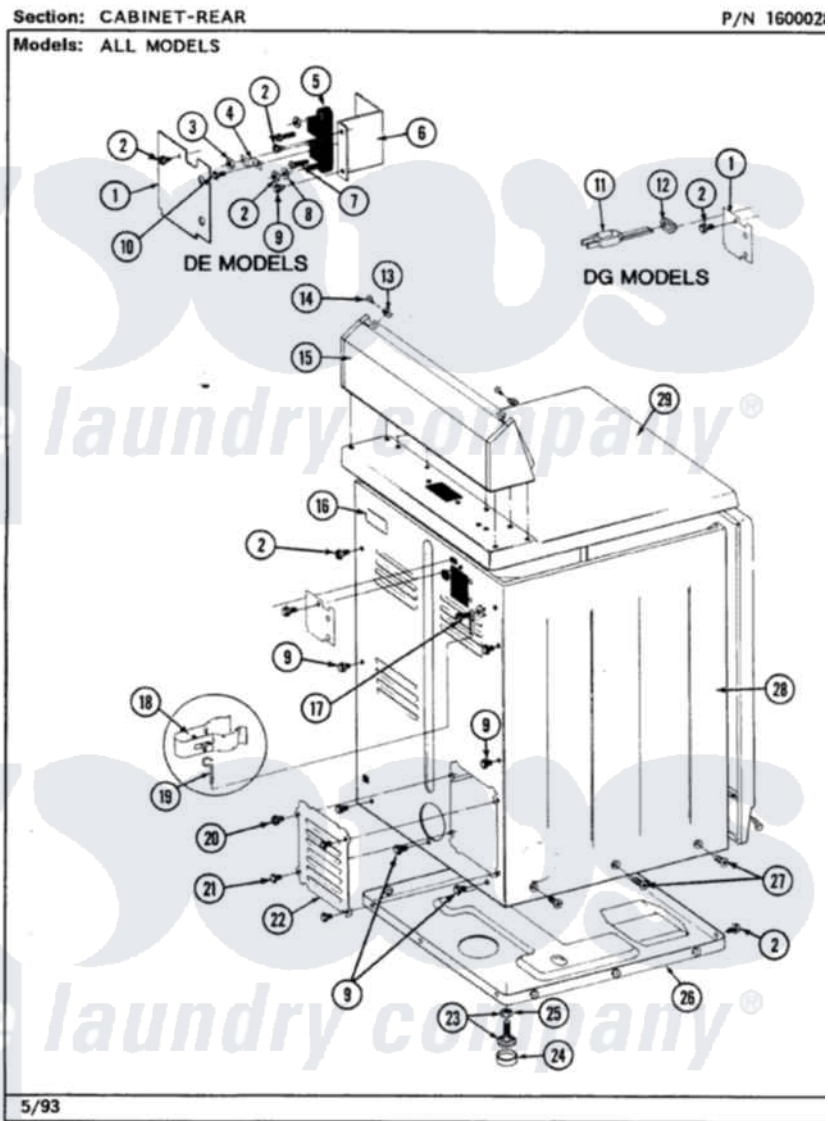

Maytag LDE9700ADW 02 - CABINET-REAR

Maytag [Residential Maytag LDE9700ADW Dryer Parts](#) Parts Diagram 02 - CABINET-REAR
Click on the part number to view part

Item	Original Part Number	Replaced By	Status	Part Description
1	Y312905		Not Available	COVER, TERMINAL
2	Y313561			Screw----NA
3	311484	112432		Nut
4	Y312184			Strap, Grounding
5	400008			Block, Terminal
6	Y312904			Bracket, Terminal Block
7	Y312209	W10001200		Screw
8	Y311270			Washer, Terminal Block
9	Y310632	1163839		Screw
10	Y311423	489483		Screw 10-32 X 1/2
11	302521		Not Available	CORD, POWER PART NOT USED-GAS MODELS ONLY
12	211881			Grommet, Cord Part Not Used-Gas Models Only
13	215075			Fastener, Control Panel To Console
14	210932			Screw, No.8 X 9/16 Ctsk Note: Screw, Inlet Duct

15	Y305193		Console
16	214519		LABEL, ELECTRICAL INSTR. PART NOT USED-GAS MODELS ONLY
17	303846	22003781	Screw, Ground Strap
18	301548		Clamp, Ground Wire
19	311155		Ground Wire And Clamp
20	Y313559		Screw
21	211294	90767	Screw, 8A X 3/8 HeX Washer Head Tapping
22	Y312951	Not Available	ACCESS COVER, BACK
23	Y305086		Adjustable Leg And Nut
24	Y314137		Foot, Rubber
25	Y052740	62739	Nut, Lock
26	Y303361	Not Available	BASE ASSY. (UPPER & LOWER)
27	213077	Not Available	CAP FOR TIMER KNOB
28	307124		Cabinet
29	307104		Top Cover Assembly