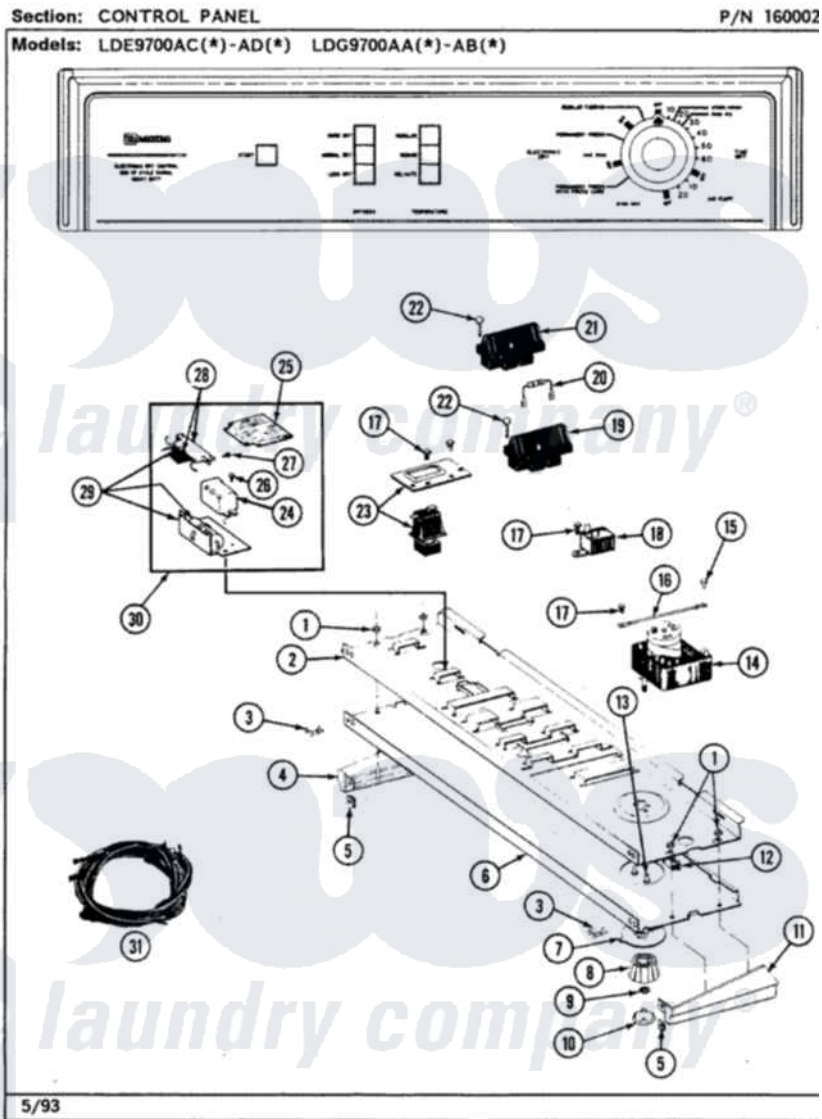

Maytag LDE9700ADW 03 - CONTROL PANEL

Maytag Residential Maytag LDE9700ADW Dryer Parts Parts Diagram 03 - CONTROL PANEL
 Click on the part number to view part

Item	Original Part Number	Replaced By	Status	Part Description
1	214872			Palnut, End Cap Note: Nut, Lamp Holder
2	314184			Back Up Plate
3	210932			Screw, No.8 X 9/16 Ctsk Note: Screw, Inlet Duct
4	207215		Not Available	END CAP LH
5	214894			Fastener, End Cap
6	307320		Not Available	CONTROL PANEL
7	315042			Dial Skirt
8	315041			Knob, Timer
9	312273			Nut, Control Knob
10	215821		Not Available	CAP, KNOB
11	207216		Not Available	END CAP RH
12	214897			Pad, Control Panel
13	910708	488234		Screw 8-32 X 1/4
14	Y307404			Timer
15	211204	00767		Screw, 8A X 3/8 HeX Washer

15	211294	30707		Head Tapping
16	204807			Ground Wire, Supp. Plte To Top Cover
17	211168	W10139210		Screw, 8-18 X 5/16
18	305205	694419		Mini-Buzzer
19	307304		Not Available	TEMP CONTROL SWITCH 3 BUTTON
20	306916			Resistor, Med Temp Elec
"	306917			Resistor, Med Temp Gas
21	307304		Not Available	TEMP CONTROL SWITCH 3 BUTTON
22	213117	67006908		Screw, Ice Rack
23	307305			Switch Push To Start
24	307899			Relay
25	Y307896			Pc Board
26	Y251119	3177991		Screw
27	311863		Not Available	SCREW FOR CAUTION PLATE---NA
28	307422		Not Available	WIRE HARNESS
29	307897			Edge Board Connector
30	307898		Not Available	ELECTRONIC CONTROL
31	16000327		Not Available	GUIDE, QUICK REF. - MAYTAG
"	307557		Not Available	INSTALL & INST PKG D9700C
"	315080		Not Available	MANUAL, USE & CARE