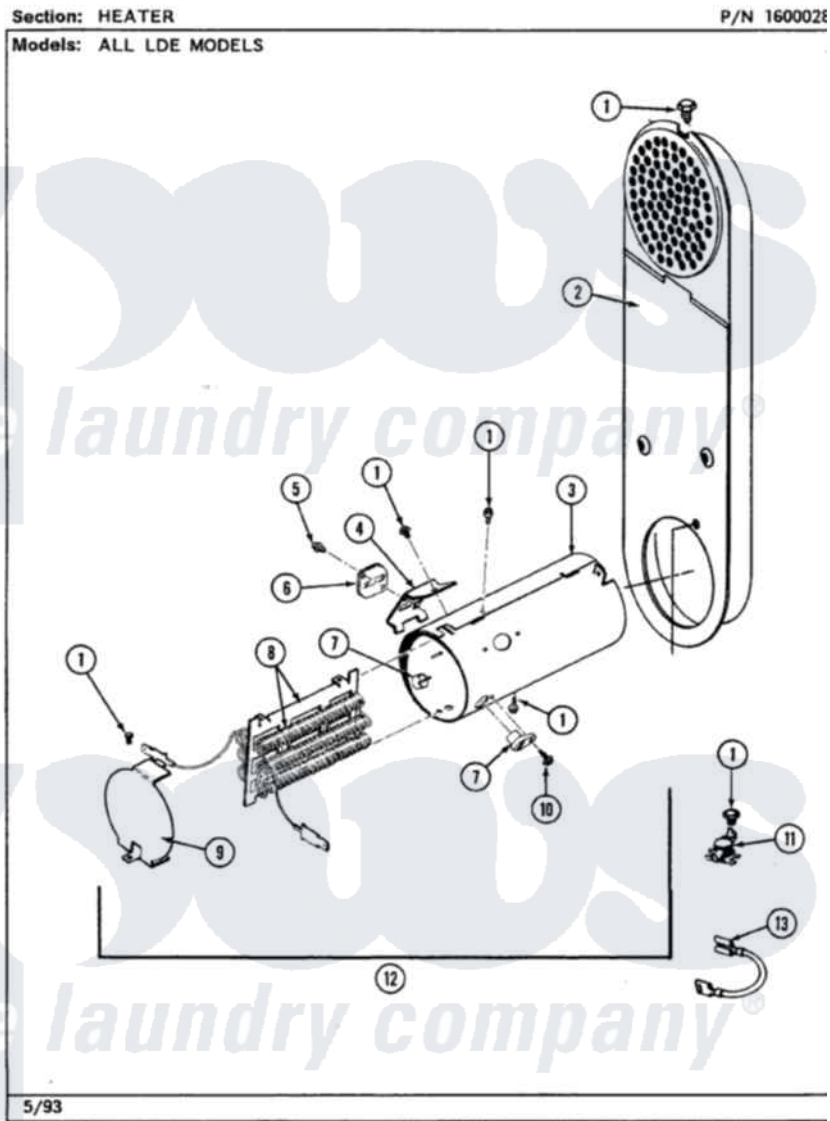

# Maytag LDE9700ADW 05 - HEATER

Maytag [Residential Maytag LDE9700ADW Dryer Parts](#) Parts Diagram 05 - HEATER  
Click on the part number to view part

Item	Original Part Number	Replaced By	Status	Part Description
1	211294	<a href="#">90767</a>		Screw, 8A X 3/8 HeX Washer Head Tapping
2	308503		Not Available	INLET DUCT ASSEMBLY
"	307120		Not Available	INLET DUCT ASSY.
3	<a href="#">314995</a>			Enclosure, Heater
4	<a href="#">315346</a>			Bracket, Thermal Fuse
5	314848	<a href="#">W10116760</a>		Screw
6	<a href="#">307473</a>			Fuse, Thermal
7	<a href="#">314998</a>			Insulator, Terminal
8	307184	<a href="#">Y308612</a>		Heater Sub-Assembly
9	<a href="#">314999</a>			Shield, Radiant
10	314554		Not Available	SCREW
11	<a href="#">308217</a>			Thermostat, Hi-Limit
"	<a href="#">303396</a>			Thermostat, Hi-Limit
12	<a href="#">307178</a>			Heater Assembly
13	<a href="#">Y307173</a>			Wire, Jumper