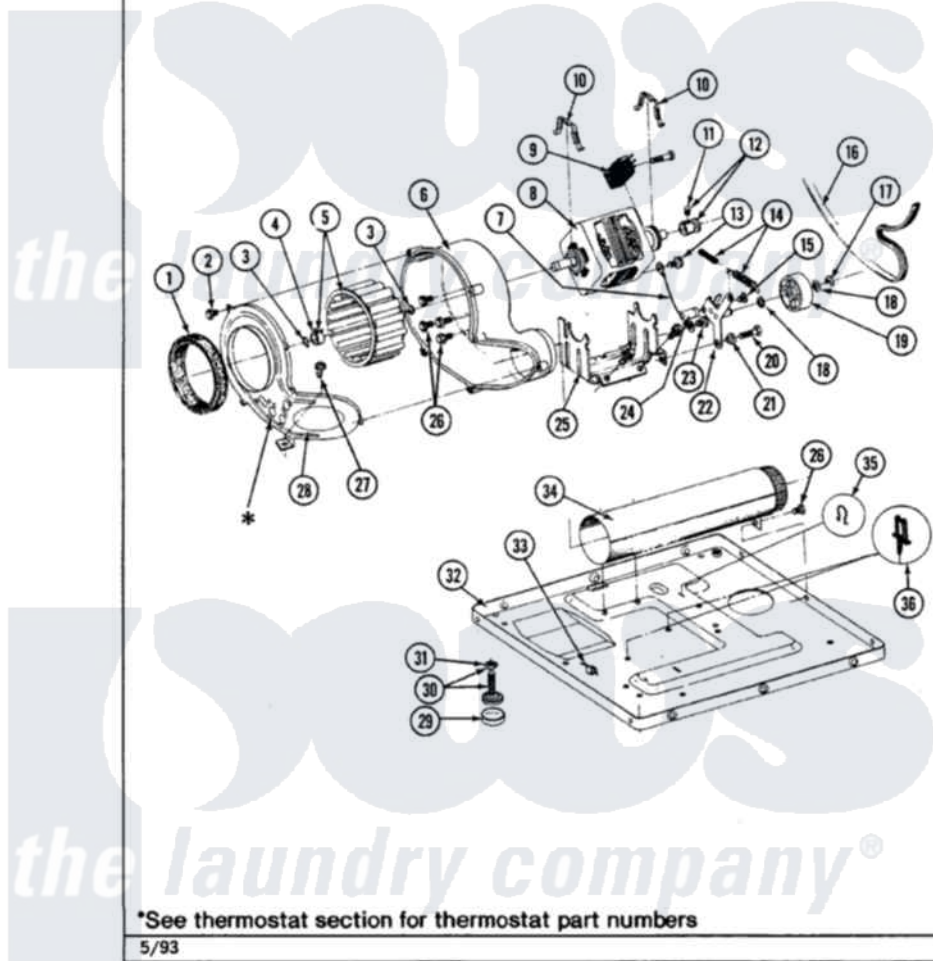

Maytag LDE9700ADW 06 - MOTOR DRIVE

Section: MOTOR DRIVE

P/N 1600028

Models: ALL MODELS

Maytag [Residential Maytag LDE9700ADW Dryer Parts](#) Parts Diagram 06 - MOTOR DRIVE

[Click on the part number to view part](#)

Item	Original Part Number	Replaced By	Status	Part Description
1	Y312901			Seal, Housing Cover
2	Y312961	W10116751		Screw
3	410233	9703438		Ring-Retrn
4	312967			Clamp, Blower Housing
5	Y303836			Blower Wheel Assembly And Clamp
6	Y312893			Housing, Blower
7	901220			Ground Wire
8	Y303358	W10410999		Motor-Drive
9	306207		Not Available	(PROD. No.303358-8 & No.303358-9)
"	Y303877		Not Available	SWITCH, MOTOR EXTERNAL START No.303358-2, No.303358-4, 303358-7
"	Y303879			Switch, Motor External Start
10	Y015825			Clip, Motor To Motor Support
11	Y053241			Set Screw, Motor Pulley
12	Y305185	6-3051850		Pulley- MO

13	910343	488234	Screw 8-32 X 1/4
14	Y303945		IDLER SPRING ASSY. W/PLUG
15	Y312961	W10116751	Screw
16	Y312959		Poly "V" Belt For Tumbler
17	312958	354987	Ring, Retaining
18	Y312527		Washer, Idler Shaft
19	Y303705	6-3037050	Pulley- ID
20	Y014874		Screw, Idler Arm And Sleeve
21	Y312894	315772	Sleeve, Idler Arm
22	Y303363	6-3033630	Idler Arm
23	211294	90767	Screw, 8A X 3/8 HeX Washer Head Tapping
24	Y313582	W10116756	Spacer
25	312897		Not Available
26	Y310632	1163839	Screw
27	Y313561		Screw----NA
28	314846		Cover, Blower Housing
29	Y314137		Foot, Rubber
30	Y305086		Adjustable Leg And Nut
31	Y052740	62739	Nut, Lock
32	Y303361		Not Available
33	Y310376		Clip, Door Switch Harness
34	Y303442		EXHAUST DUCT ASSEMBLY
35	410490		Spring, Retainer Wire Harness
36	Y313262	W10116752	Retainer-