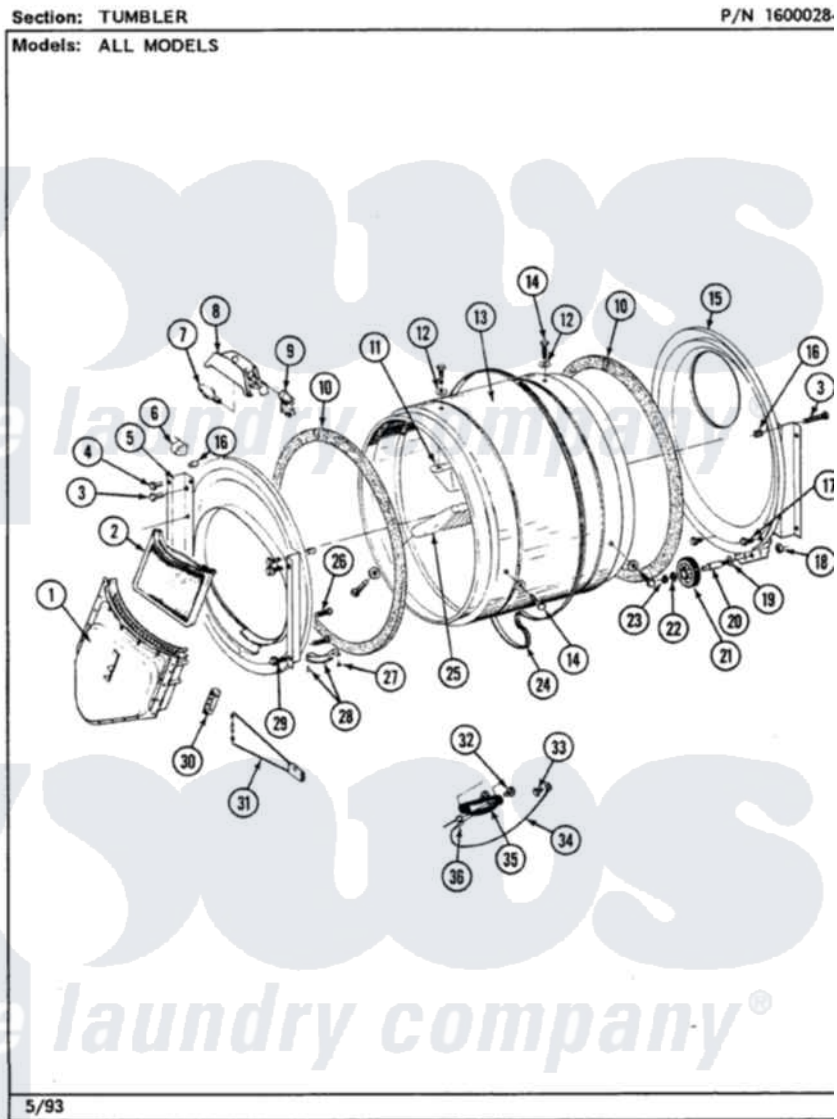

Maytag LDE9700ADW 08 - TUMBLER

Maytag Residential Maytag LDE9700ADW Dryer Parts Parts Diagram 08 - TUMBLER
Click on the part number to view part

Item	Original Part Number	Replaced By	Status	Part Description
1	Y307112	33001016		Outlet Duct Assembly
2	Y307107	33002970		Lint Filte
3	313764		Not Available	SCREW
4	Y313561			Screw----NA
5	307311	33001179		Front, Tumbler
6	Y310376			Clip, Door Switch Harness
9	307097	33001496		Lamp- Hold
10	314820			Seal, Tumbler
11	314803	33001012		Baffle
12	314158			Washer, Baffle To Tumbler
13	314802		Not Available	TUMBLER W/OUT BAFFLES
"	306663		Not Available	TUMBLER W/BAFFLES
14	Y310759			Screw, Tumbler Baffles
15	Y308544	33001178		Back, Tumbler
"	Y307114	33001178		Back, Tumbler
16	313915	31-3915		Tech Sheet

17	211294	90767	Screw, 8A X 3/8 HeX Washer Head Tapping
18	312538	33001443	Nut, Hex
19	Y313347	312535	Washer, Vault Mounting Brk.
20	Y312948	6-3129480	Shaft- Tumbler
21	Y303373	12001541	Drum Roller/Washer Assembly--W
22	312535		Washer, Vault Mounting Brk.
23	410233	9703438	Ring-Retrn
24	Y312959		Poly "V" Belt For Tumbler
25	314804	33001004	Baffle, Tall
26	Y314110	33002917	Screw, No.10-16
27	210720		Rivet, Bearing To Tumbler Fmt
28	306508		Tumbler Bearing Kit ----W
29	Y310632	1163839	Screw
32	Y251119	3177991	Screw
33	211294	90767	Screw, 8A X 3/8 HeX Washer Head Tapping
34	Y303711		Sensor Ground Wire
35	304997		Sensor Assembly With Screws
36	Y312658		Receptacle, Sensor Ground Wire