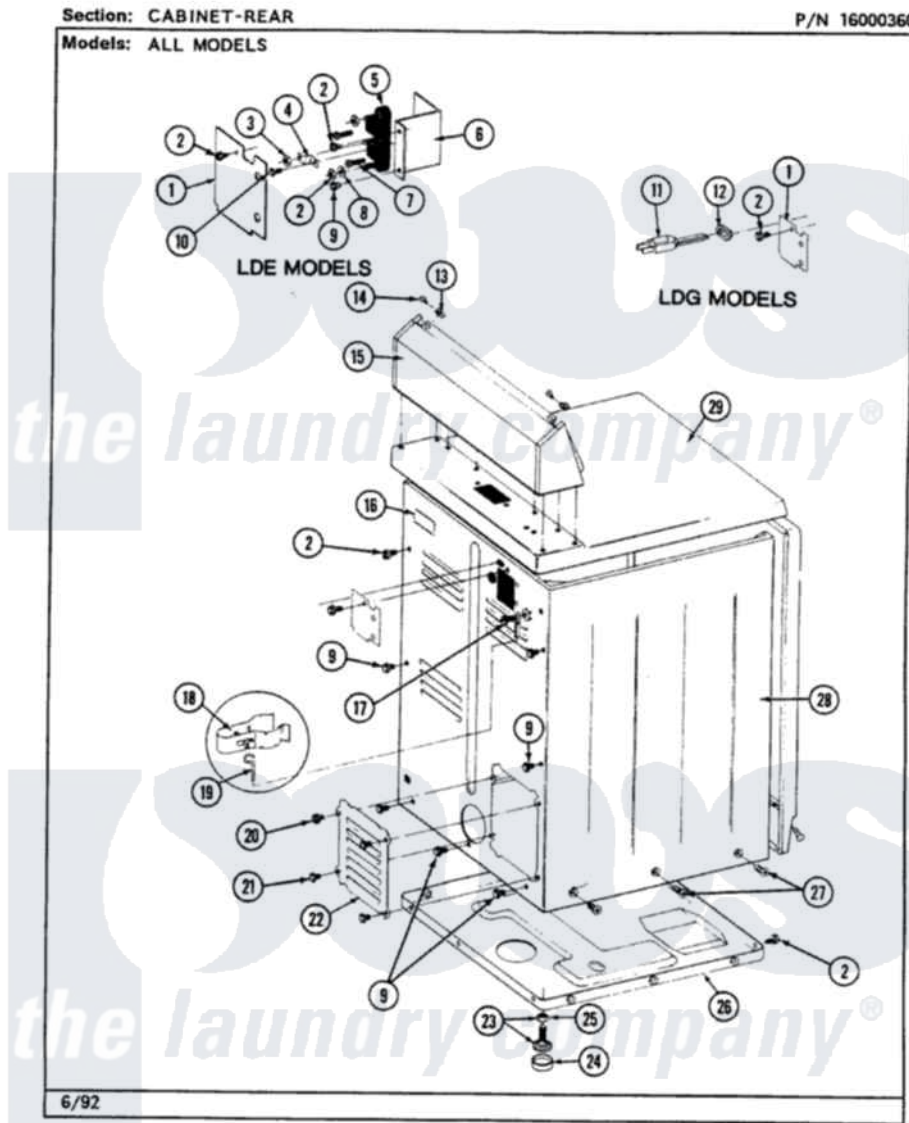

Maytag LDE9701ACL 01 - CABINET-REAR

8

Maytag [Residential Maytag LDE9701ACL Dryer Parts](#) Parts Diagram 01 - CABINET-REAR
Click on the part number to view part

Item	Original Part Number	Replaced By	Status	Part Description
1	Y312905		Not Available	COVER, TERMINAL
2	Y313561			Screw----NA
3	311484	112432		Nut
4	Y312184			Strap, Grounding
5	400008			Block, Terminal
6	Y312904			Bracket, Terminal Block
7	Y312209	W10001200		Screw
8	Y311270			Washer, Terminal Block
9	Y310632	1163839		Screw
10	Y311423	489483		Screw 10-32 X 1/2
13	215075			Fastener, Control Panel To Console
14	210932			Screw, No.8 X 9/16 Ctsk Note: Screw, Inlet Duct
15	305193L			Console
16	214519			LABEL, ELECTRICAL INSTR. PART NOT USED-GAS MODELS ONLY

17	303846	22003781	Screw, Ground Strap
20	Y313559		Screw
21	211294	90767	Screw, 8A X 3/8 HeX Washer Head Tapping
22	Y312951	Not Available	ACCESS COVER, BACK
23	Y305086		Adjustable Leg And Nut
24	Y314137		Foot, Rubber
25	Y052740	62739	Nut, Lock
26	Y303361	Not Available	BASE ASSY. (UPPER & LOWER)
27	213077	Not Available	CAP FOR TIMER KNOB
28	307124L	Not Available	CABINET ASSY ALMOND
29	307104L		Top Cover Assembly