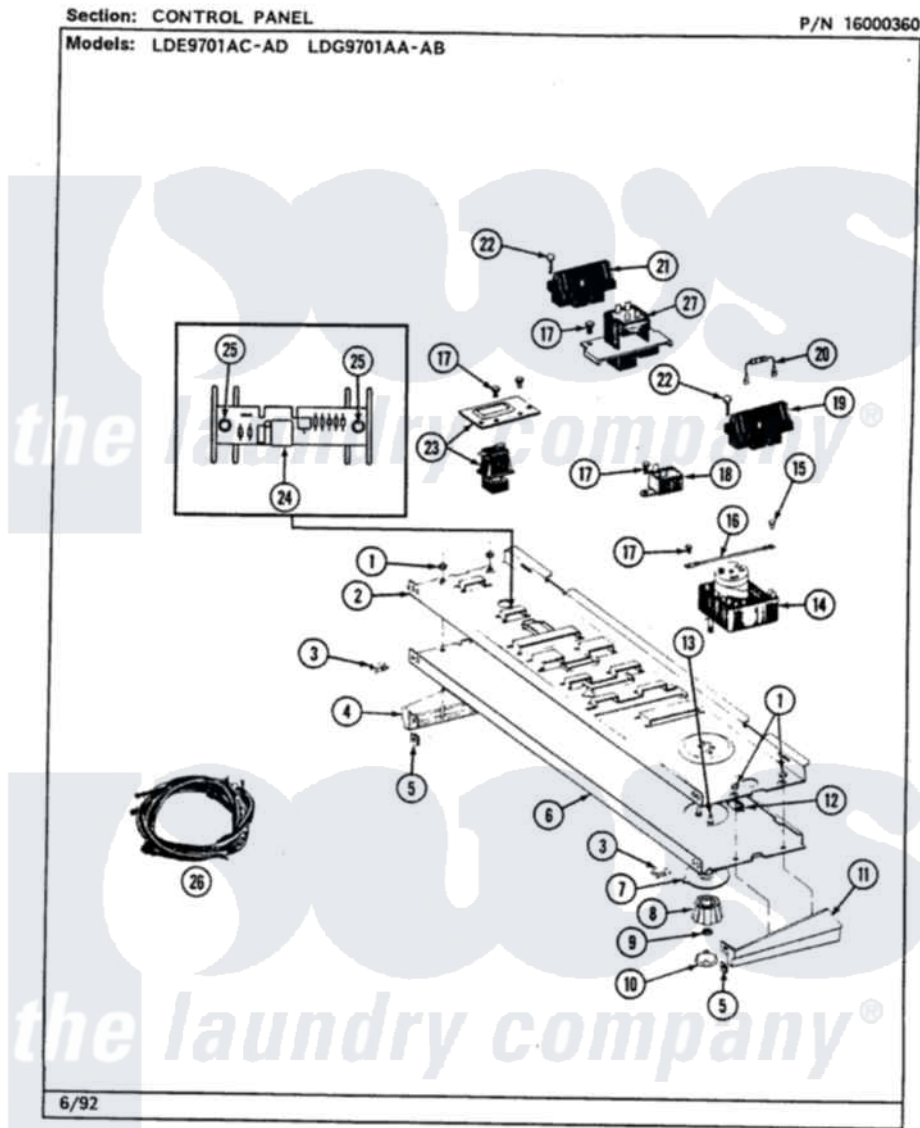

Maytag LDE9701ACL 02 - CONTROL PANEL

2

Maytag Residential Maytag LDE9701ACL Dryer Parts Parts Diagram 02 - CONTROL PANEL
 Click on the part number to view part

Item	Original Part Number	Replaced By	Status	Part Description
1	214872			Palnut, End Cap Note: Nut, Lamp Holder
2	314184			Back Up Plate
3	210932			Screw, No.8 X 9/16 Ctsk Note: Screw, Inlet Duct
4	207215		Not Available	END CAP LH
5	214894			Fastener, End Cap
6	308189		Not Available	CONTROL PANEL
7	315042			Dial Skirt
8	315041			Knob, Timer
9	312273			Nut, Control Knob
10	215821		Not Available	CAP, KNOB
11	207216		Not Available	END CAP RH
12	214897			Pad, Control Panel
13	315317	488234		Screw 8-32 X 1/4
14	Y308188			Timer
15	211204	00767		Screw, 8A X 3/8 HeX Washer

15	211294	30707	Head Tapping
16	204807		Ground Wire, Supp. Plte To Top Cover
17	211168	W10139210	Screw, 8-18 X 5/16
18	Y308205	33001623	Buzzer, Non-Adjustable
19	307304	Not Available	TEMP CONTROL SWITCH 3 BUTTON
20	306916		Resistor, Med Temp Elec
21	307304	Not Available	TEMP CONTROL SWITCH 3 BUTTON
22	213117	67006908	Screw, Ice Rack
23	307305		Switch Push To Start
24	Y308110	33001212	Board, Control-Moisture Sensor
25	Y251119	3177991	Screw
26	Y308185		Wire Harness
27	307310		Press Care Switch