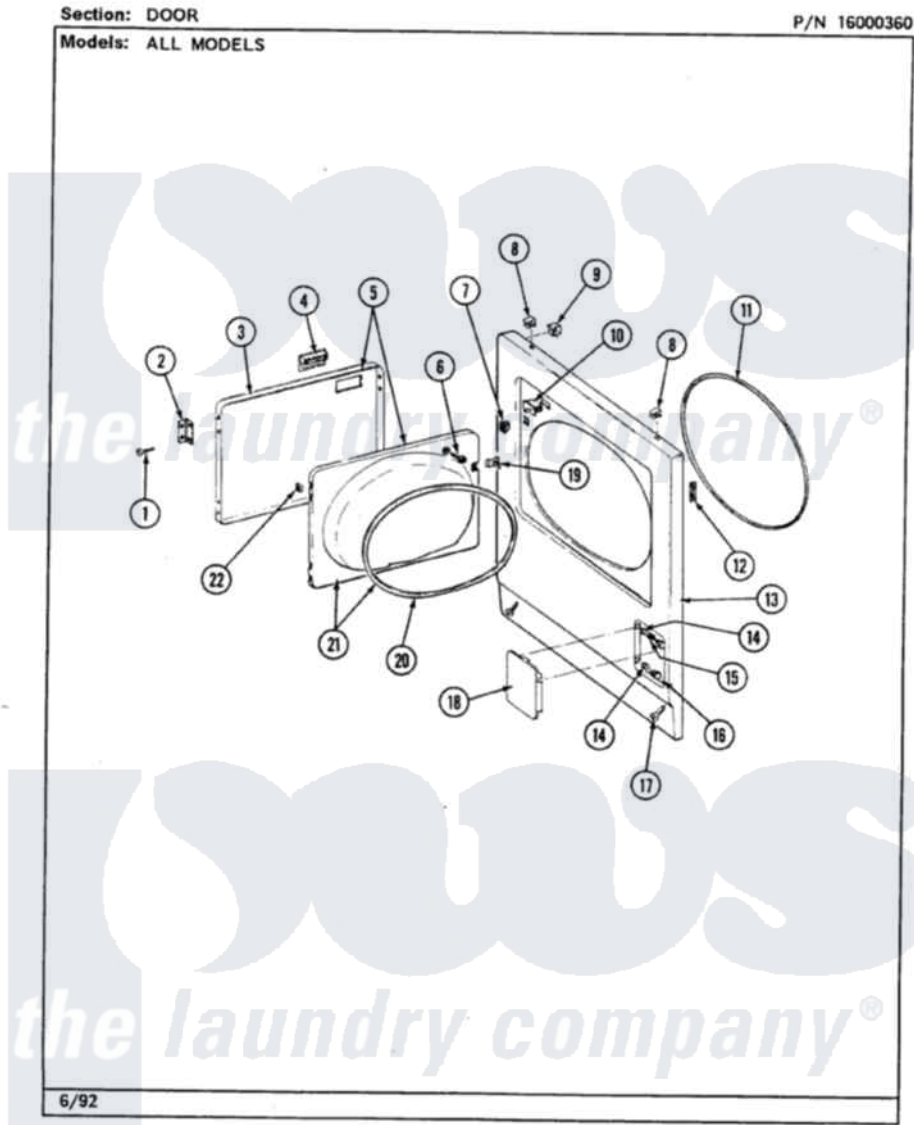

Maytag LDE9701ACL 03 - DOOR

10

Maytag [Residential Maytag LDE9701ACL Dryer Parts](#) Parts Diagram 03 - DOOR
Click on the part number to view part

Item	Original Part Number	Replaced By	Status	Part Description
1	Y314062			Screw, Door Hinge And Panel
2	307099	33001230		Hinge, Door
3	314966L		Not Available	DOOR PANEL ALMOND
4	314972			Handle Door ALM
5	307111L	308061L		Door Assembly---NA
6	312960	489355		Screw, 8 X 1/2
7	306436			Door Latch Kit--W
8	212982	22001650		Fastener, Spring
9	Y310376			Clip, Door Switch Harness
10	Y305753	W10169313		Switch-Dor
11	314937			Seal, Front Panel
12	Y313907			Fastener, Twin
13	308000L			Front Panel Assembly
19	314936	33001305		Strike, Door
20	314935	33001192		Seal, Door
21	307098		Not Available	DOOR, INNER (W/SEAL)