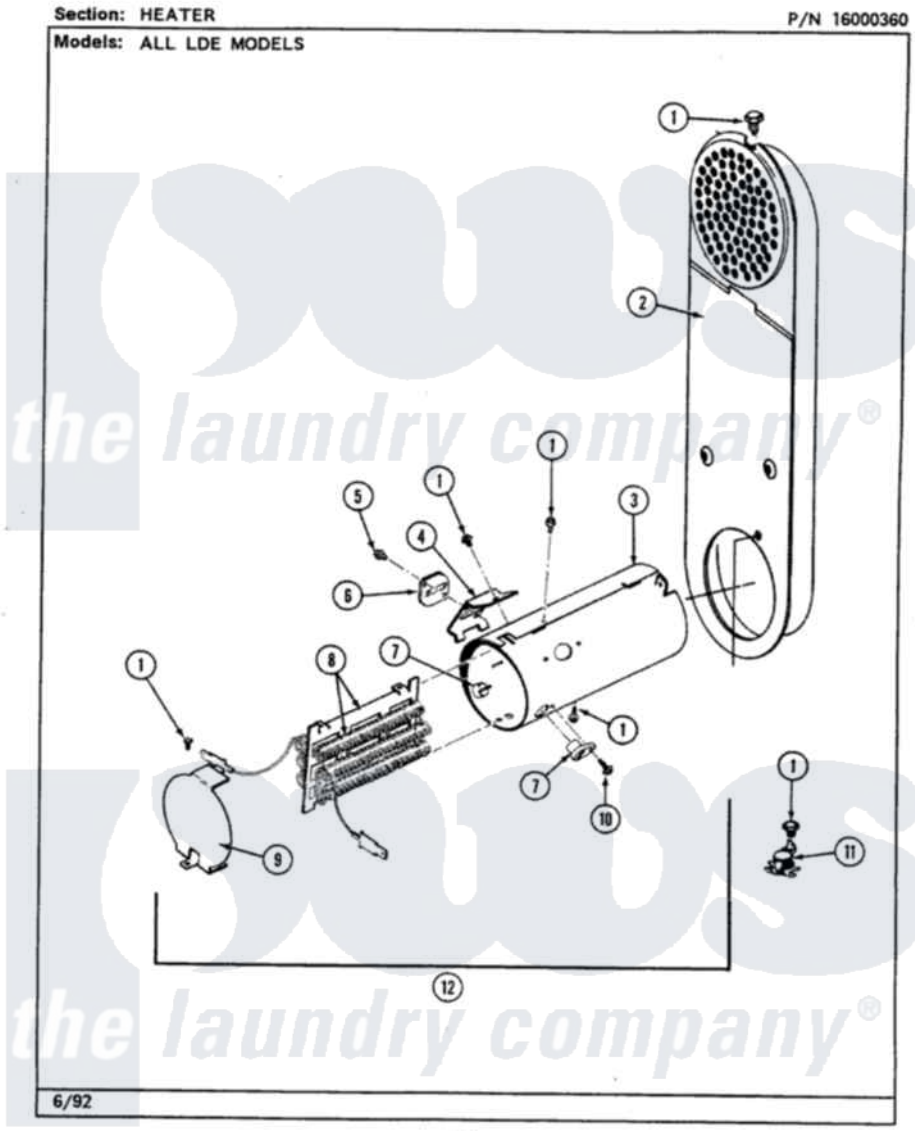

Maytag LDE9701ACL 04 - HEATER

14

Maytag [Residential Maytag LDE9701ACL Dryer Parts](#) Parts Diagram 04 - HEATER
 Click on the part number to view part

Item	Original Part Number	Replaced By	Status	Part Description
1	211294	90767		Screw, 8A X 3/8 HeX Washer Head Tapping
2	308503		Not Available	INLET DUCT ASSEMBLY
"	307120		Not Available	INLET DUCT ASSY.
3	314995			Enclosure, Heater
4	315346			Bracket, Thermal Fuse
5	314848	W10116760		Screw
6	307473			Fuse, Thermal
7	314998			Insulator, Terminal
8	307184	Y308612		Heater Sub-Assembly
9	314999			Shield, Radiant
10	314554		Not Available	SCREW
11	303396			Thermostat, Hi-Limit
12	307178			Heater Assembly