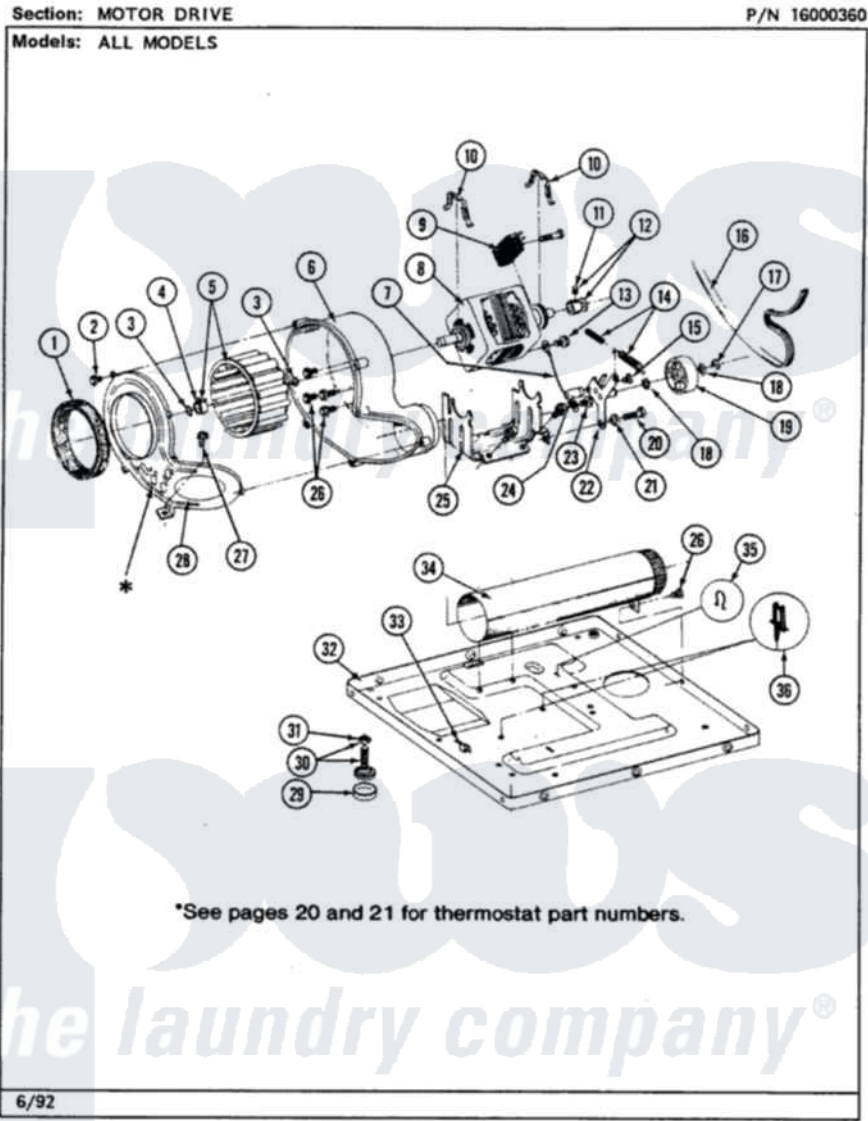

Maytag LDE9701ACL 05 - MOTOR DRIVE

18

Maytag [Residential Maytag LDE9701ACL Dryer Parts](#) Parts Diagram 05 - MOTOR DRIVE
 Click on the part number to view part

| Item | Original Part Number | Replaced By | Status | Part Description |
|------|-------------------------|---------------------------|---------------|---|
| 1 | Y312901 | | | Seal, Housing Cover |
| 2 | Y312961 | W10116751 | | Screw |
| 3 | 410233 | 9703438 | | Ring-Retrn |
| 4 | 312967 | | | Clamp, Blower Housing |
| 5 | Y303836 | | | Blower Wheel Assembly And Clamp |
| 6 | Y312893 | | | Housing, Blower |
| 7 | 901220 | | | Ground Wire |
| 8 | Y303358 | W10410999 | | Motor-Drve |
| 9 | 306207 | | Not Available | (PROD. No.303358-8 & No.303358-9) |
| " | Y303877 | | Not Available | SWITCH, MOTOR EXTERNAL START No.303358-2, No.303358-4, 303358-7 |
| 10 | Y015825 | | | Clip, Motor To Motor Support |
| 11 | Y053241 | | | Set Screw, Motor Pulley |
| 12 | Y305185 | 6-3051850 | | Pulley- MO |
| 13 | 910343 | 488234 | | Screw 8-32 X 1/4 |