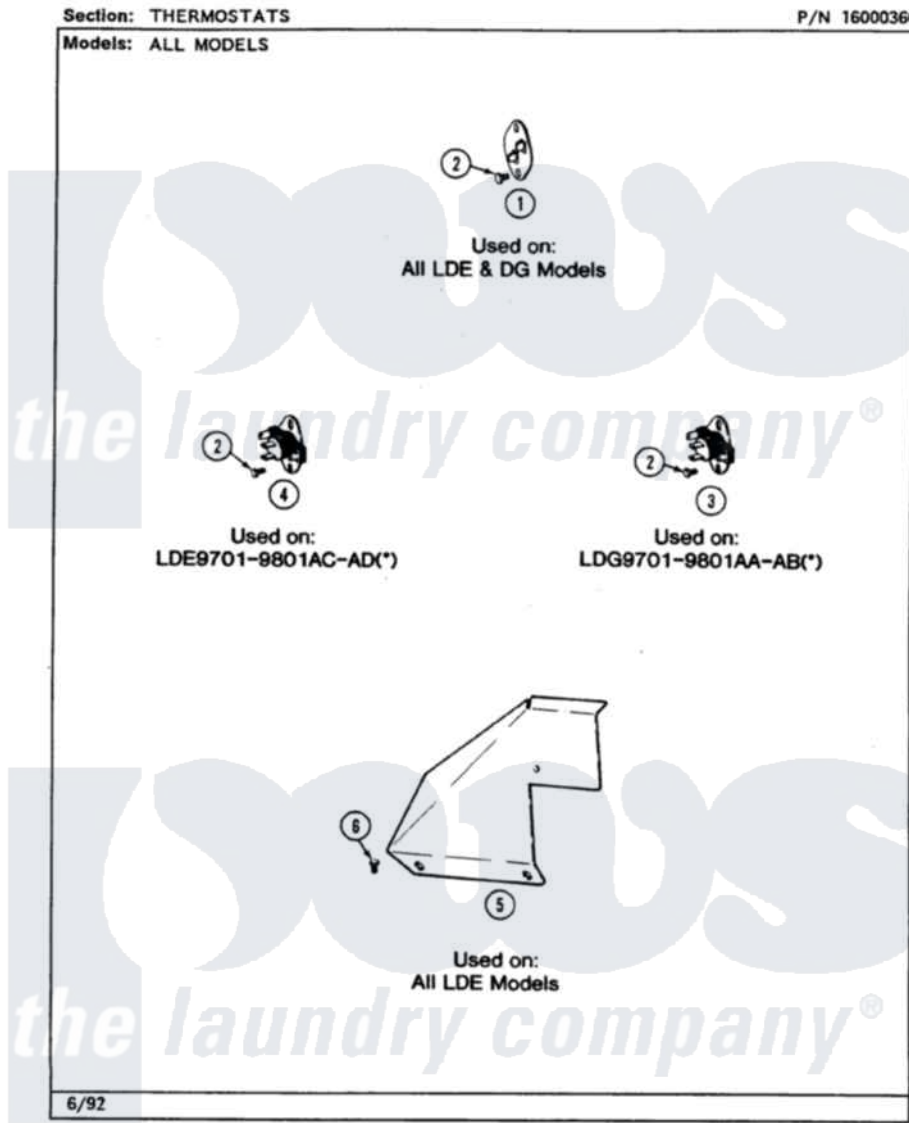

# Maytag LDE9701ACL 06 - THERMOSTATS

20

Maytag [Residential Maytag LDE9701ACL Dryer Parts](#) Parts Diagram 06 - THERMOSTATS  
 Click on the part number to view part

Item	Original Part Number	Replaced By	Status	Part Description
1	<a href="#">306604</a>			Cut-Off, Thermal Part Not Used
2	211294	<a href="#">90767</a>		Screw, 8A X 3/8 HeX Washer Head Tapping
4	<a href="#">306911</a>			Thermostat, Multi-Temp
5	315122		Not Available	COVER, THERMOSTAT PART NOT USED (MDE ONLY)
6	Y310632	<a href="#">1163839</a>		Screw