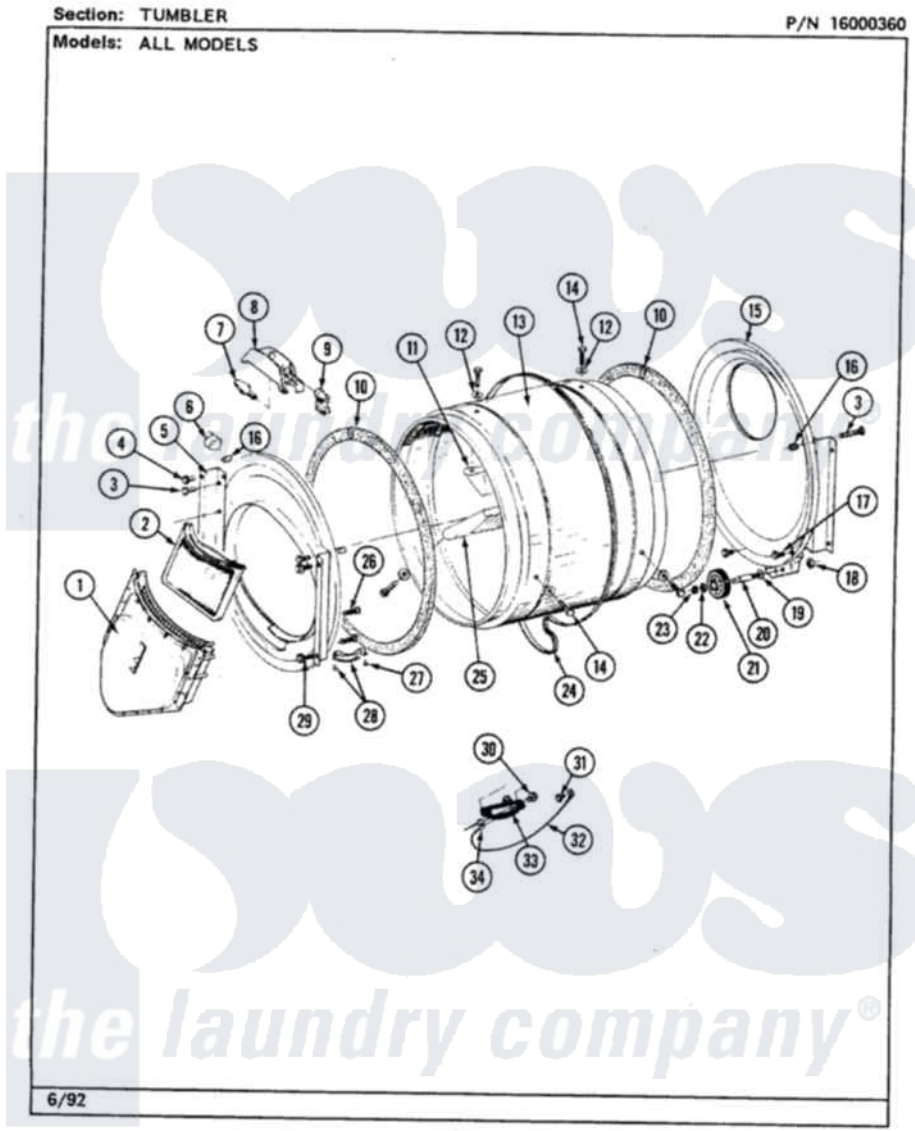

Maytag LDE9701ACL 07 - TUMBLER

Maytag Residential Maytag LDE9701ACL Dryer Parts Parts Diagram 07 - TUMBLER
Click on the part number to view part

Item	Original Part Number	Replaced By	Status	Part Description
1	Y307112	33001016		Outlet Duct Assembly
2	Y307107	33002970		Lint Filte
3	313764		Not Available	SCREW
4	Y313561			Screw----NA
5	307311	33001179		Front, Tumbler
6	Y310376			Clip, Door Switch Harness
10	314820			Seal, Tumbler
11	314803	33001012		Baffle
12	314158			Washer, Baffle To Tumbler
13	306663		Not Available	TUMBLER W/BAFFLES
"	314802		Not Available	TUMBLER W/OUT BAFFLES
14	Y310759			Screw, Tumbler Baffles
15	Y308544	33001178		Back, Tumbler
"	Y307114	33001178		Back, Tumbler
16	313915	31-3915		Tech Sheet
17	211294	90767		Screw, 8A X 3/8 HeX Washer Head Tapping

18	312538	33001443	Nut, Hex
19	Y313347	312535	Washer, Vault Mounting Brk.
20	Y312948	6-3129480	Shaft- Tumbler
21	Y303373	12001541	Drum Roller/Washer Assembly--W
22	312535		Washer, Vault Mounting Brk.
23	410233	9703438	Ring-Retrn
24	Y312959		Poly "V" Belt For Tumbler
25	314804	33001004	Baffle, Tall
26	Y314110	33002917	Screw, No.10-16
27	210720		Rivet, Bearing To Tumbler Frnt
28	306508		Tumbler Bearing Kit ---W
29	Y310632	1163839	Screw
30	Y251119	3177991	Screw
31	211294	90767	Screw, 8A X 3/8 HeX Washer Head Tapping
32	Y303711		Sensor Ground Wire
33	304997		Sensor Assembly With Screws
34	Y312658		Receptacle, Sensor Ground Wire