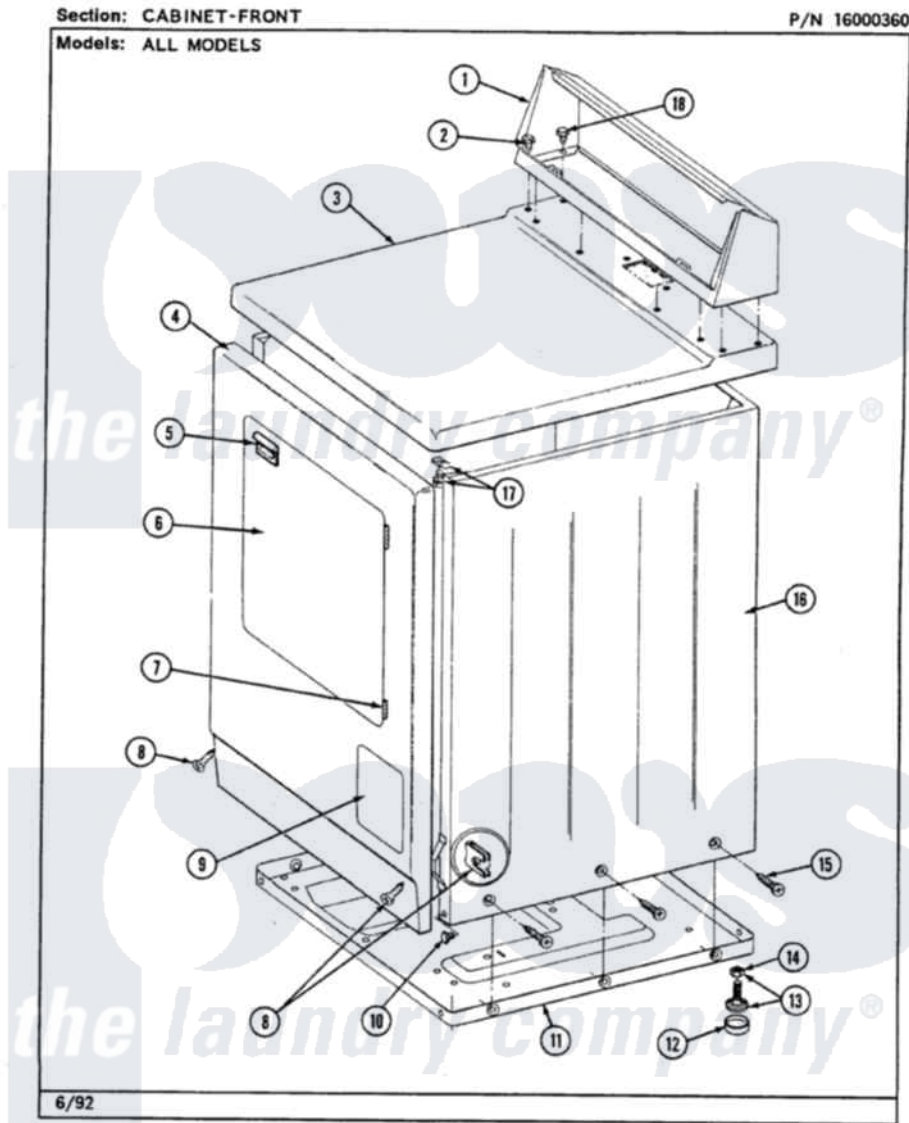

Maytag LDE9701ACW 01 - CABINET-FRONT

6

Maytag Residential Maytag LDE9701ACW Dryer Parts Parts Diagram 01 - CABINET-FRONT
Click on the part number to view part

Item	Original Part Number	Replaced By	Status	Part Description
1	Y305193			Console
2	Y313559			Screw
3	307104			Top Cover Assembly
4	308000			Panel, Front
5	314946			Handle White
6	314966			Panel, Outer
"	Y307111		Not Available	DOOR ASSY. COMPLETE (WHT)
7	307099	33001230		Hinge, Door
8	204439			Screw And Fstner Assembly
10	Y310632	1163839		Screw
11	Y303361		Not Available	BASE ASSY. (UPPER & LOWER)
12	Y314137			Foot, Rubber
13	Y305086			Adjustable Leg And Nut
14	Y052740	62739		Nut, Lock
15	213007			Xfor Cabinet See Cabinet,

15	213007		Back
16	307124		Cabinet
17	204445		Screw And Fastener Assembly
18	211294	90767	Screw, 8A X 3/8 HeX Washer Head Tapping