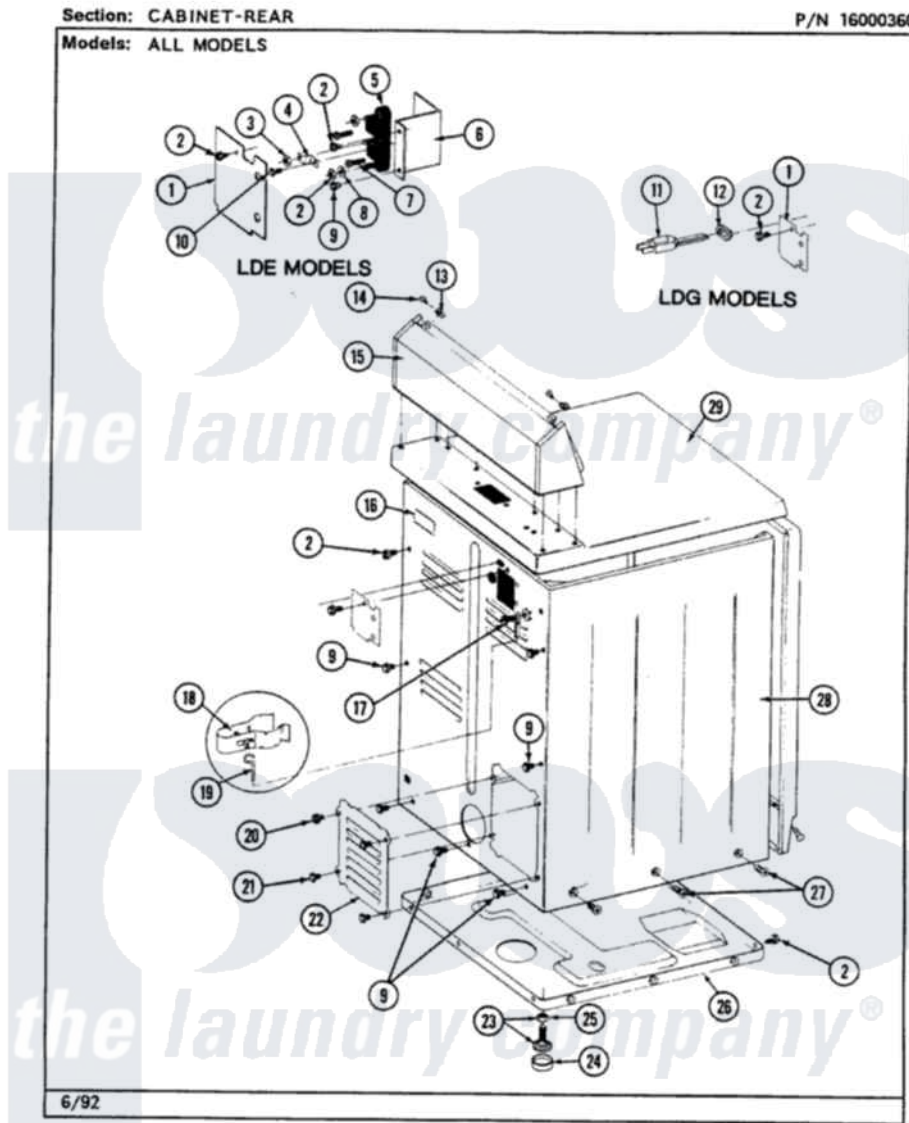

Maytag LDE9701ACW 02 - CABINET-REAR

8

Maytag Residential Maytag LDE9701ACW Dryer Parts Parts Diagram 02 - CABINET-REAR
Click on the part number to view part

Item	Original Part Number	Replaced By	Status	Part Description
1	Y312905		Not Available	COVER, TERMINAL
2	Y313561			Screw---NA
3	311484	112432		Nut
4	Y312184			Strap, Grounding
5	400008			Block, Terminal
6	Y312904			Bracket, Terminal Block
7	Y312209	W10001200		Screw
8	Y311270			Washer, Terminal Block
9	Y310632	1163839		Screw
10	Y311423	489483		Screw 10-32 X 1/2
13	215075			Fastener, Control Panel To Console
14	210932			Screw, No.8 X 9/16 Ctsk Note: Screw, Inlet Duct
15	Y305193			Console
16	214519			LABEL, ELECTRICAL INSTR. PART NOT USED-GAS MODELS ONLY

17	303846	22003781	Screw, Ground Strap
20	Y313559		Screw
21	211294	90767	Screw, 8A X 3/8 HeX Washer Head Tapping
22	Y312951	Not Available	ACCESS COVER, BACK
23	Y305086		Adjustable Leg And Nut
24	Y314137		Foot, Rubber
25	Y052740	62739	Nut, Lock
26	Y303361	Not Available	BASE ASSY. (UPPER & LOWER)
27	213077	Not Available	CAP FOR TIMER KNOB
28	307124		Cabinet
29	307104		Top Cover Assembly