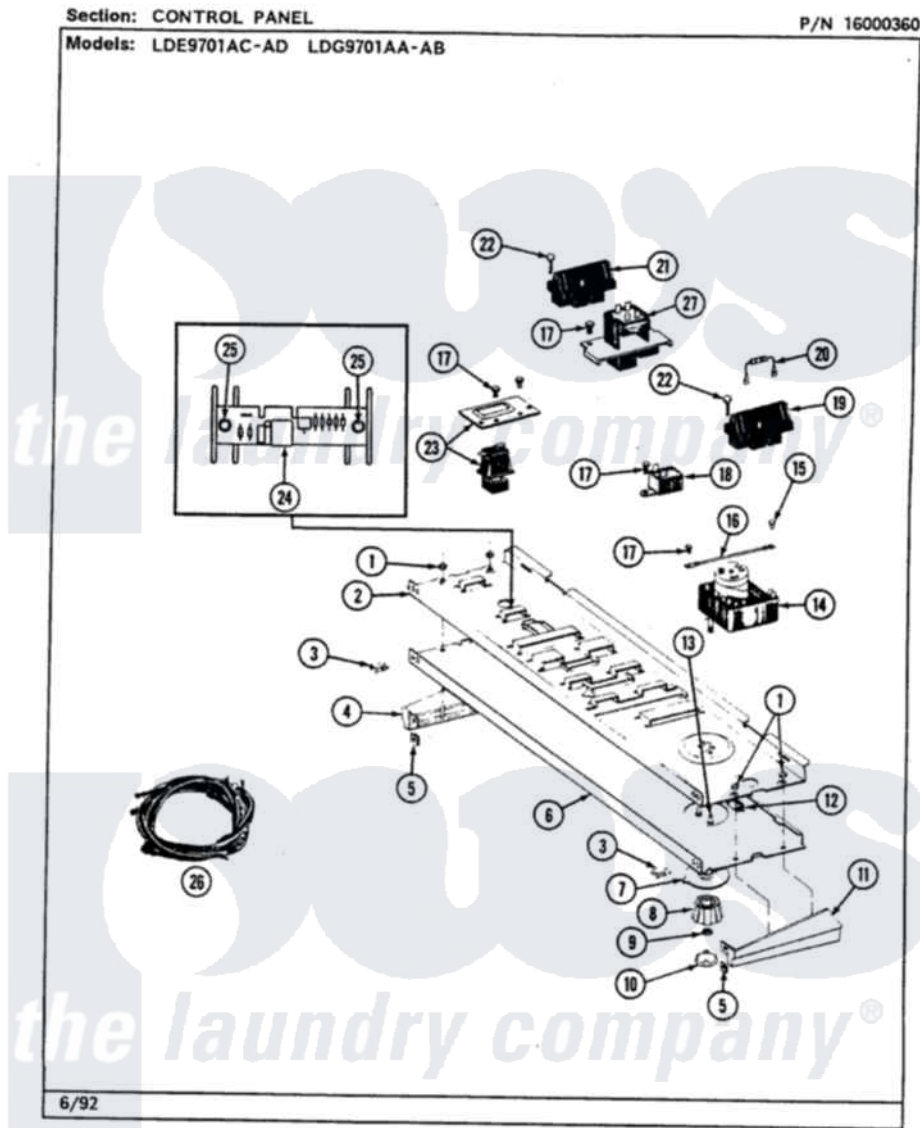

Maytag LDE9701ACW 03 - CONTROL PANEL

2

Maytag Residential Maytag LDE9701ACW Dryer Parts Parts Diagram 03 - CONTROL PANEL
 Click on the part number to view part

Item	Original Part Number	Replaced By	Status	Part Description
1	214872			Palnut, End Cap Note: Nut, Lamp Holder
2	314184			Back Up Plate
3	210932			Screw, No.8 X 9/16 Ctsk Note: Screw, Inlet Duct
4	207215		Not Available	END CAP LH
5	214894			Fastener, End Cap
6	308189		Not Available	CONTROL PANEL
7	315042			Dial Skirt
8	315041			Knob, Timer
9	312273			Nut, Control Knob
10	215821		Not Available	CAP, KNOB
11	207216		Not Available	END CAP RH
12	214897			Pad, Control Panel
13	315317	488234		Screw 8-32 X 1/4
14	Y308188			Timer
15	211204	00767		Screw, 8A X 3/8 HeX Washer

15	211294	30707		Head Tapping
16	204807			Ground Wire, Supp. Plte To Top Cover
17	211168	W10139210		Screw, 8-18 X 5/16
18	Y308205	33001623		Buzzer, Non-Adjustable
19	307304		Not Available	TEMP CONTROL SWITCH 3 BUTTON
20	306916			Resistor, Med Temp Elec
21	307304		Not Available	TEMP CONTROL SWITCH 3 BUTTON
22	213117	67006908		Screw, Ice Rack
23	307305			Switch Push To Start
24	Y308110	33001212		Board, Control-Moisture Sensor
25	Y251119	3177991		Screw
26	Y308185			Wire Harness
27	307310			Press Care Switch