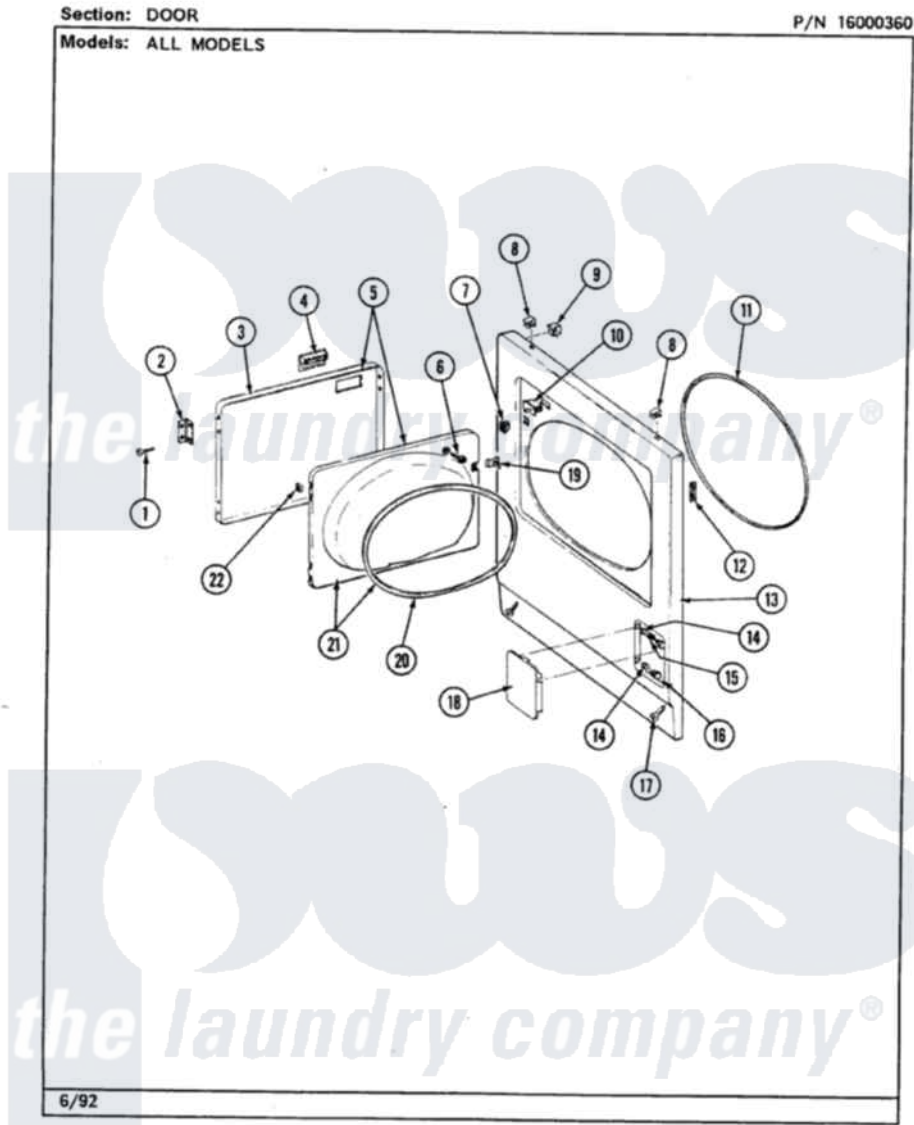

# Maytag LDE9701ACW 04 - DOOR

10

Maytag [Residential Maytag LDE9701ACW Dryer Parts](#) Parts Diagram 04 - DOOR  
Click on the part number to view part

Item	Original Part Number	Replaced By	Status	Part Description
1	<a href="#">Y314062</a>			Screw, Door Hinge And Panel
2	307099	<a href="#">33001230</a>		Hinge, Door
3	<a href="#">314966</a>			Panel, Outer
4	<a href="#">314946</a>			Handle White
5	Y307111		Not Available	DOOR ASSY. COMPLETE (WHT)
6	312960	<a href="#">489355</a>		Screw, 8 X 1/2
7	<a href="#">306436</a>			Door Latch Kit-W
8	212982	<a href="#">22001650</a>		Fastener, Spring
9	<a href="#">Y310376</a>			Clip, Door Switch Harness
10	Y305753	<a href="#">W10169313</a>		Switch-Dor
11	<a href="#">314937</a>			Seal, Front Panel
12	<a href="#">Y313907</a>			Fastener, Twin
13	<a href="#">308000</a>			Panel, Front
19	314936	<a href="#">33001305</a>		Strike, Door
20	314935	<a href="#">33001192</a>		Seal, Door
21	307098		Not Available	DOOR, INNER (W/SEAL)