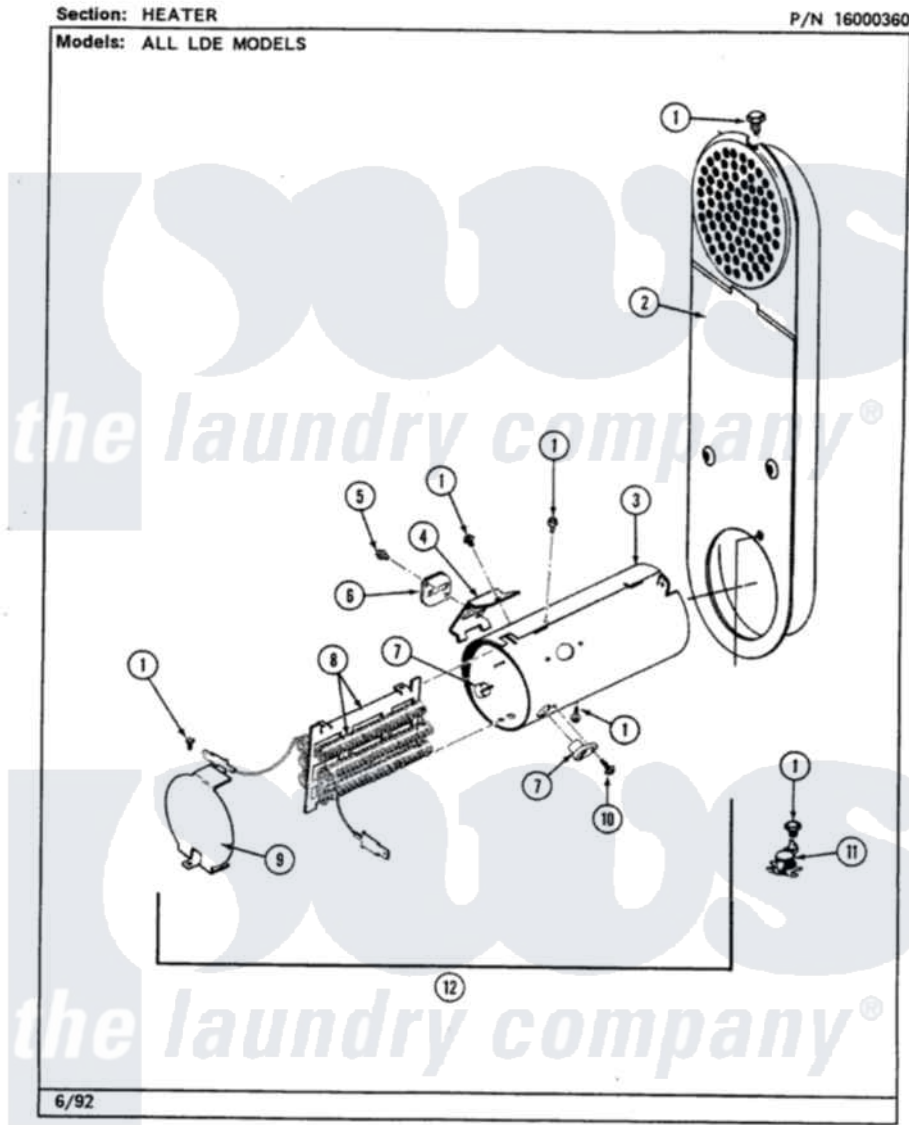

Maytag LDE9701ACW 05 - HEATER

14

Maytag [Residential Maytag LDE9701ACW Dryer Parts](#) Parts Diagram 05 - HEATER
Click on the part number to view part

Item	Original Part Number	Replaced By	Status	Part Description
1	211294	90767		Screw, 8A X 3/8 HeX Washer Head Tapping
2	308503		Not Available	INLET DUCT ASSEMBLY
"	307120		Not Available	INLET DUCT ASSY.
3	314995			Enclosure, Heater
4	315346			Bracket, Thermal Fuse
5	314848	W10116760		Screw
6	307473			Fuse, Thermal
7	314998			Insulator, Terminal
8	307184	Y308612		Heater Sub-Assembly
9	314999			Shield, Radiant
10	314554		Not Available	SCREW
11	303396			Thermostat, Hi-Limit
12	307178			Heater Assembly