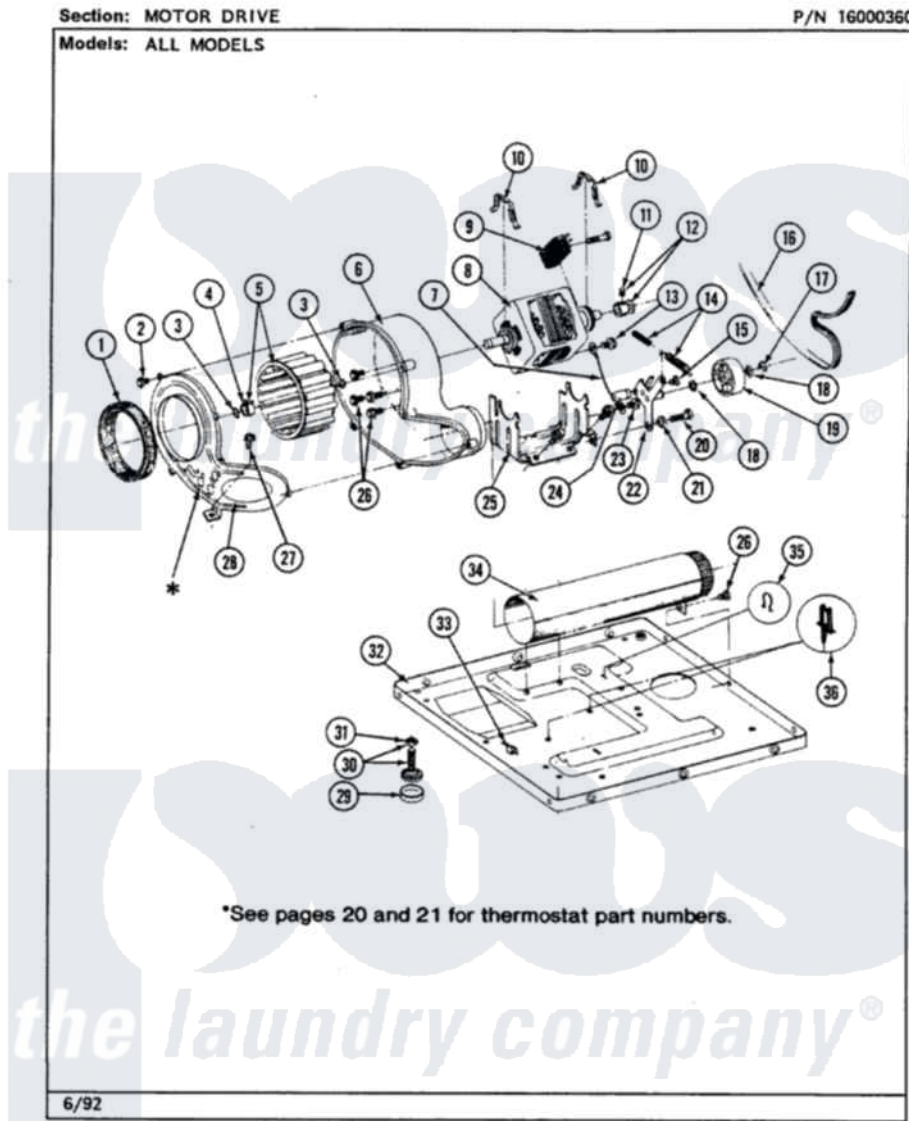

# Maytag LDE9701ACW 06 - MOTOR DRIVE

Maytag [Residential Maytag LDE9701ACW Dryer Parts](#) Parts Diagram 06 - MOTOR DRIVE  
 Click on the part number to view part

Item	Original Part Number	Replaced By	Status	Part Description
1	<a href="#">Y312901</a>			Seal, Housing Cover
2	Y312961	<a href="#">W10116751</a>		Screw
3	410233	<a href="#">9703438</a>		Ring-Retrn
4	<a href="#">312967</a>			Clamp, Blower Housing
5	<a href="#">Y303836</a>			Blower Wheel Assembly And Clamp
6	<a href="#">Y312893</a>			Housing, Blower
7	<a href="#">901220</a>			Ground Wire
8	Y303358	<a href="#">W10410999</a>		Motor-Drve
9	306207		Not Available	(PROD. No.303358-8 & No.303358-9)
"	Y303877		Not Available	SWITCH, MOTOR EXTERNAL START No.303358-2, No.303358-4, 303358-7
10	<a href="#">Y015825</a>			Clip, Motor To Motor Support
11	<a href="#">Y053241</a>			Set Screw, Motor Pulley
12	Y305185	<a href="#">6-3051850</a>		Pulley- MO
13	910343	<a href="#">488234</a>		Screw 8-32 X 1/4