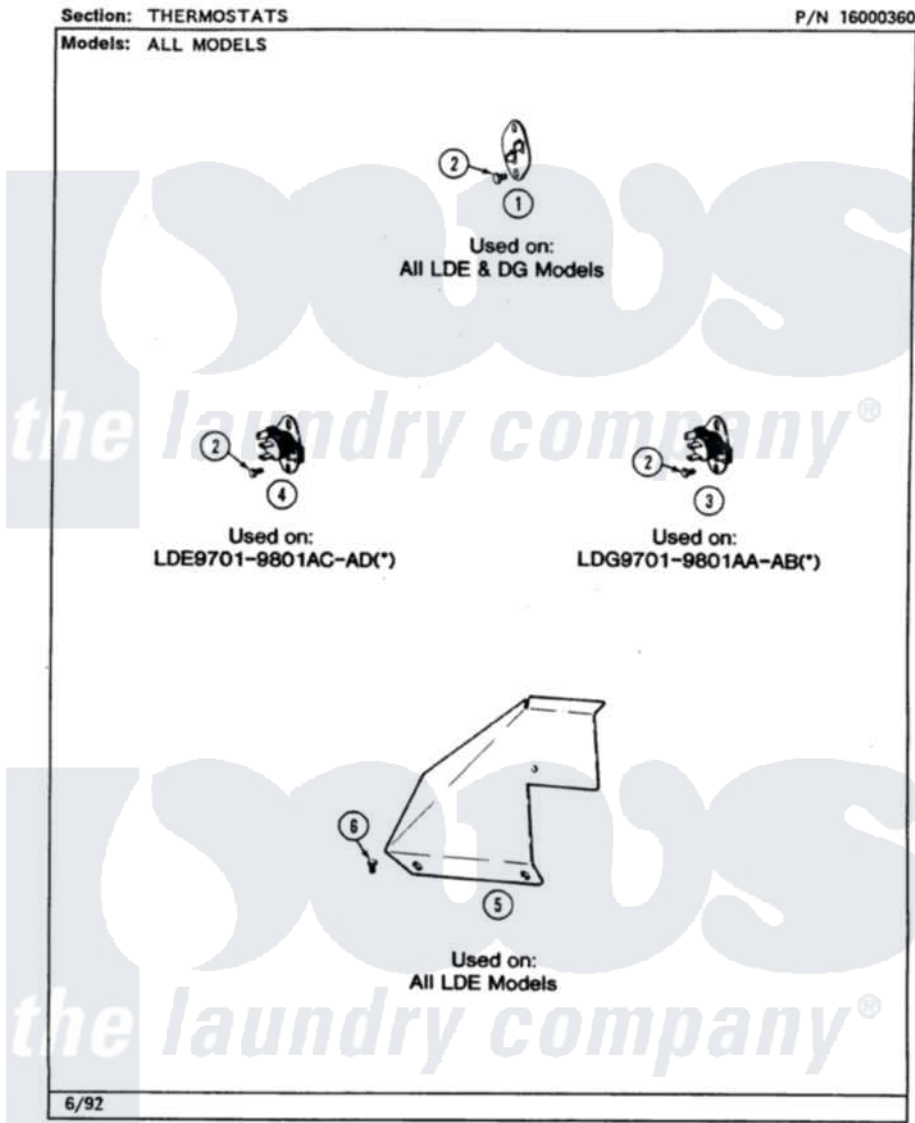

Maytag LDE9701ACW 07 - THERMOSTATS

Maytag [Residential Maytag LDE9701ACW Dryer Parts](#) Parts Diagram 07 - THERMOSTATS
 Click on the part number to view part

Item	Original Part Number	Replaced By	Status	Part Description
1	306604			Cut-Off, Thermal Part Not Used
2	211294	90767		Screw, 8A X 3/8 HeX Washer Head Tapping
4	306911			Thermostat, Multi-Temp
5	315122		Not Available	COVER, THERMOSTAT PART NOT USED (MDE ONLY)
6	Y310632	1163839		Screw