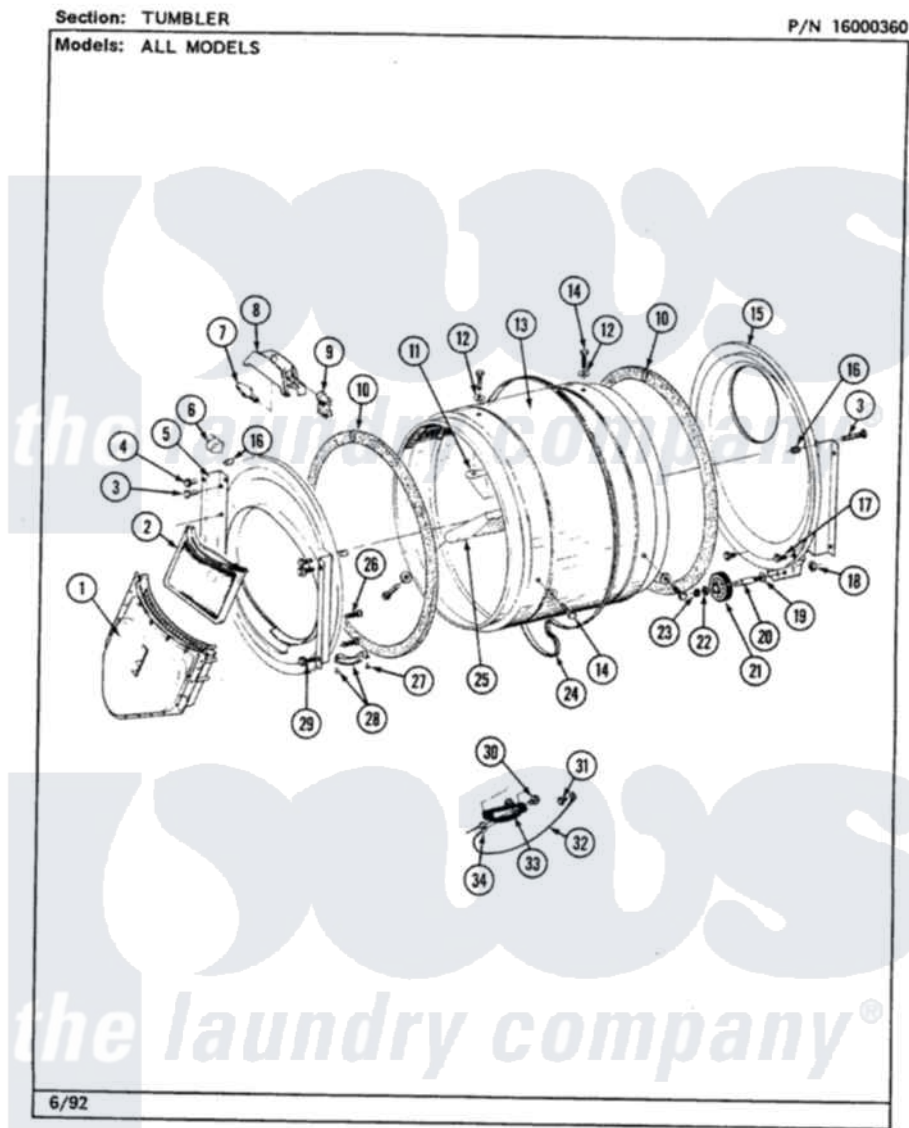

# Maytag LDE9701ACW 08 - TUMBLER

12

Maytag Residential Maytag LDE9701ACW Dryer Parts Parts Diagram 08 - TUMBLER  
Click on the part number to view part

Item	Original Part Number	Replaced By	Status	Part Description
1	Y307112	<a href="#">33001016</a>		Outlet Duct Assembly
2	Y307107	<a href="#">33002970</a>		Lint Filte
3	313764		Not Available	SCREW
4	<a href="#">Y313561</a>			Screw----NA
5	307311	<a href="#">33001179</a>		Front, Tumbler
6	<a href="#">Y310376</a>			Clip, Door Switch Harness
10	<a href="#">314820</a>			Seal, Tumbler
11	314803	<a href="#">33001012</a>		Baffle
12	<a href="#">314158</a>			Washer, Baffle To Tumbler
13	306663		Not Available	TUMBLER W/BAFFLES
"	314802		Not Available	TUMBLER W/OUT BAFFLES
14	<a href="#">Y310759</a>			Screw, Tumbler Baffles
15	Y308544	<a href="#">33001178</a>		Back, Tumbler
"	Y307114	<a href="#">33001178</a>		Back, Tumbler
16	313915	<a href="#">31-3915</a>		Tech Sheet
17	211294	<a href="#">90767</a>		Screw, 8A X 3/8 HeX Washer Head Tapping

18	312538	<a href="#">33001443</a>	Nut, Hex
19	Y313347	<a href="#">312535</a>	Washer, Vault Mounting Brk.
20	Y312948	<a href="#">6-3129480</a>	Shaft- Tumbler
21	Y303373	<a href="#">12001541</a>	Drum Roller/Washer Assembly--W
22	<a href="#">312535</a>		Washer, Vault Mounting Brk.
23	410233	<a href="#">9703438</a>	Ring-Retrn
24	<a href="#">Y312959</a>		Poly "V" Belt For Tumbler
25	314804	<a href="#">33001004</a>	Baffle, Tall
26	Y314110	<a href="#">33002917</a>	Screw, No.10-16
27	<a href="#">210720</a>		Rivet, Bearing To Tumbler Frnt
28	<a href="#">306508</a>		Tumbler Bearing Kit ---W
29	Y310632	<a href="#">1163839</a>	Screw
30	Y251119	<a href="#">3177991</a>	Screw
31	211294	<a href="#">90767</a>	Screw, 8A X 3/8 HeX Washer Head Tapping
32	<a href="#">Y303711</a>		Sensor Ground Wire
33	<a href="#">304997</a>		Sensor Assembly With Screws
34	<a href="#">Y312658</a>		Receptacle, Sensor Ground Wire