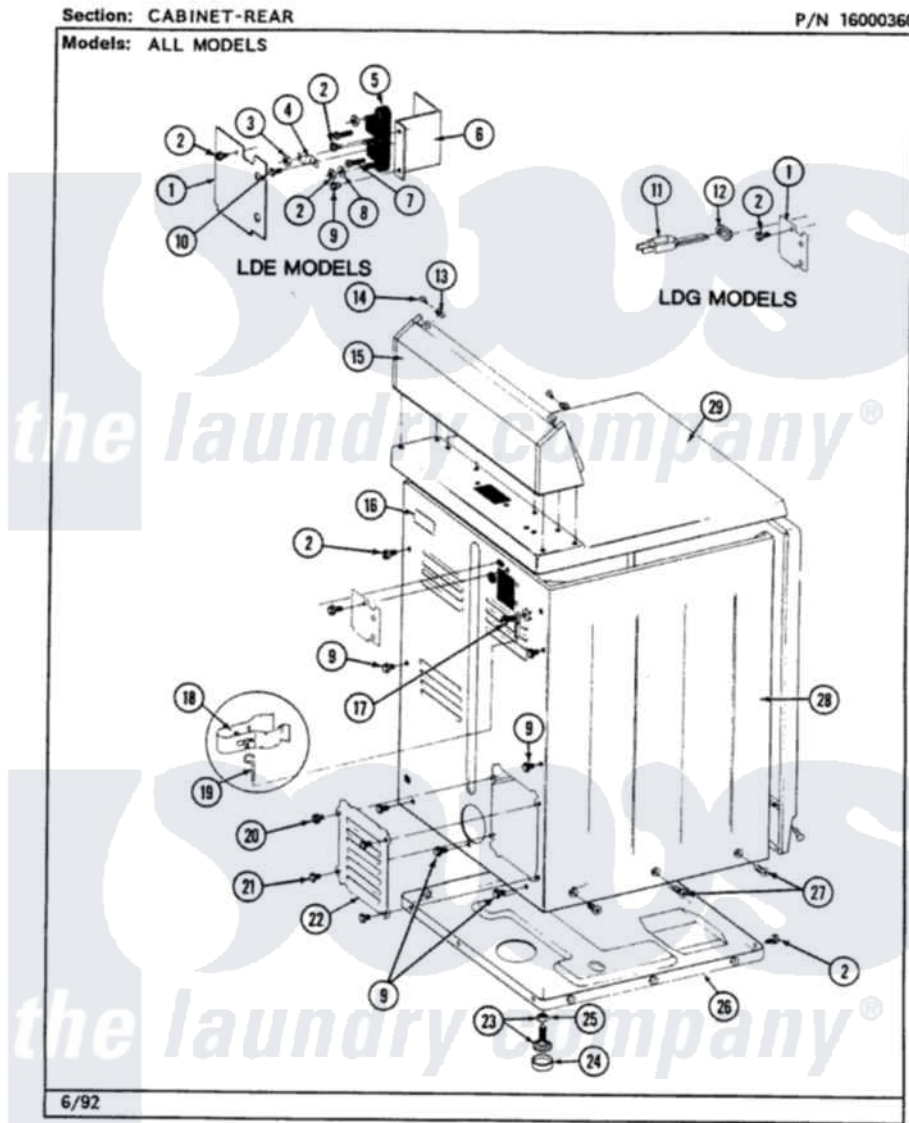

Maytag LDE9701ADL 01 - CABINET-REAR

8

Maytag [Residential Maytag LDE9701ADL Dryer Parts](#) Parts Diagram 01 - CABINET-REAR
Click on the part number to view part

Item	Original Part Number	Replaced By	Status	Part Description
1	Y312905		Not Available	COVER, TERMINAL
2	Y313561			Screw----NA
3	311484	112432		Nut
4	Y312184			Strap, Grounding
5	400008			Block, Terminal
6	Y312904			Bracket, Terminal Block
7	Y312209	W10001200		Screw
8	Y311270			Washer, Terminal Block
9	Y310632	1163839		Screw
10	Y311423	489483		Screw 10-32 X 1/2
11	305168	33002916		Power Cord, Canadian 240V
13	215075			Fastener, Control Panel To Console
14	210932			Screw, No.8 X 9/16 Ctsk Note: Screw, Inlet Duct
15	305193L			Console LABEL, ELECTRICAL INSTR.

16	214519		PART NOT USED-GAS MODELS ONLY
17	303846	22003781	Screw, Ground Strap
20	Y313559		Screw
21	211294	90767	Screw, 8A X 3/8 HeX Washer Head Tapping
22	Y312951	Not Available	ACCESS COVER, BACK
23	Y305086		Adjustable Leg And Nut
24	Y314137		Foot, Rubber
25	Y052740	62739	Nut, Lock
26	Y303361	Not Available	BASE ASSY. (UPPER & LOWER)
27	213077	Not Available	CAP FOR TIMER KNOB
28	307124L	Not Available	CABINET ASSY ALMOND
29	307104L		Top Cover Assembly