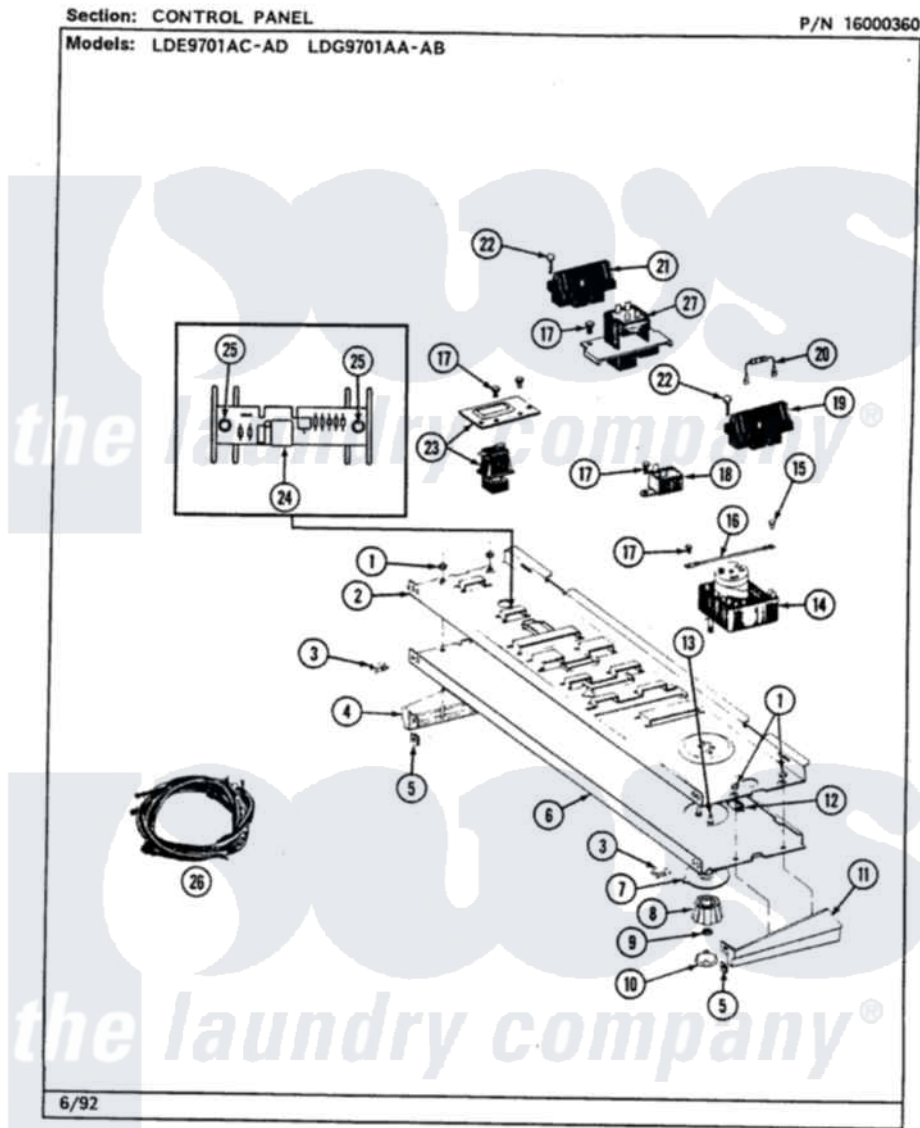

Maytag LDE9701ADL 02 - CONTROL PANEL

2

Maytag Residential Maytag LDE9701ADL Dryer Parts Parts Diagram 02 - CONTROL PANEL

Click on the part number to view part

Item	Original Part Number	Replaced By	Status	Part Description
1	214872			Palnut, End Cap Note: Nut, Lamp Holder
2	314184			Back Up Plate
3	210932			Screw, No.8 X 9/16 Ctsk Note: Screw, Inlet Duct
4	207215		Not Available	END CAP LH
5	214894			Fastener, End Cap
6	308189		Not Available	CONTROL PANEL
7	315042			Dial Skirt
8	315041			Knob, Timer
9	312273			Nut, Control Knob
10	215821		Not Available	CAP, KNOB
11	207216		Not Available	END CAP RH
12	214897			Pad, Control Panel
13	315317	488234		Screw 8-32 X 1/4
14	Y308188			Timer
15	211204	00767		Screw, 8A X 3/8 HeX Washer

15	211294	30707	Head Tapping
16	204807		Ground Wire, Supp. Plte To Top Cover
17	211168	W10139210	Screw, 8-18 X 5/16
18	Y308205	33001623	Buzzer, Non-Adjustable
19	307304	Not Available	TEMP CONTROL SWITCH 3 BUTTON
20	306916		Resistor, Med Temp Elec
21	307304	Not Available	TEMP CONTROL SWITCH 3 BUTTON
22	213117	67006908	Screw, Ice Rack
23	307305		Switch Push To Start
24	Y308110	33001212	Board, Control-Moisture Sensor
25	Y251119	3177991	Screw
26	308184	Not Available	WIRE HARNESS
27	307310		Press Care Switch
28	315309	31-5309	Mini Manual