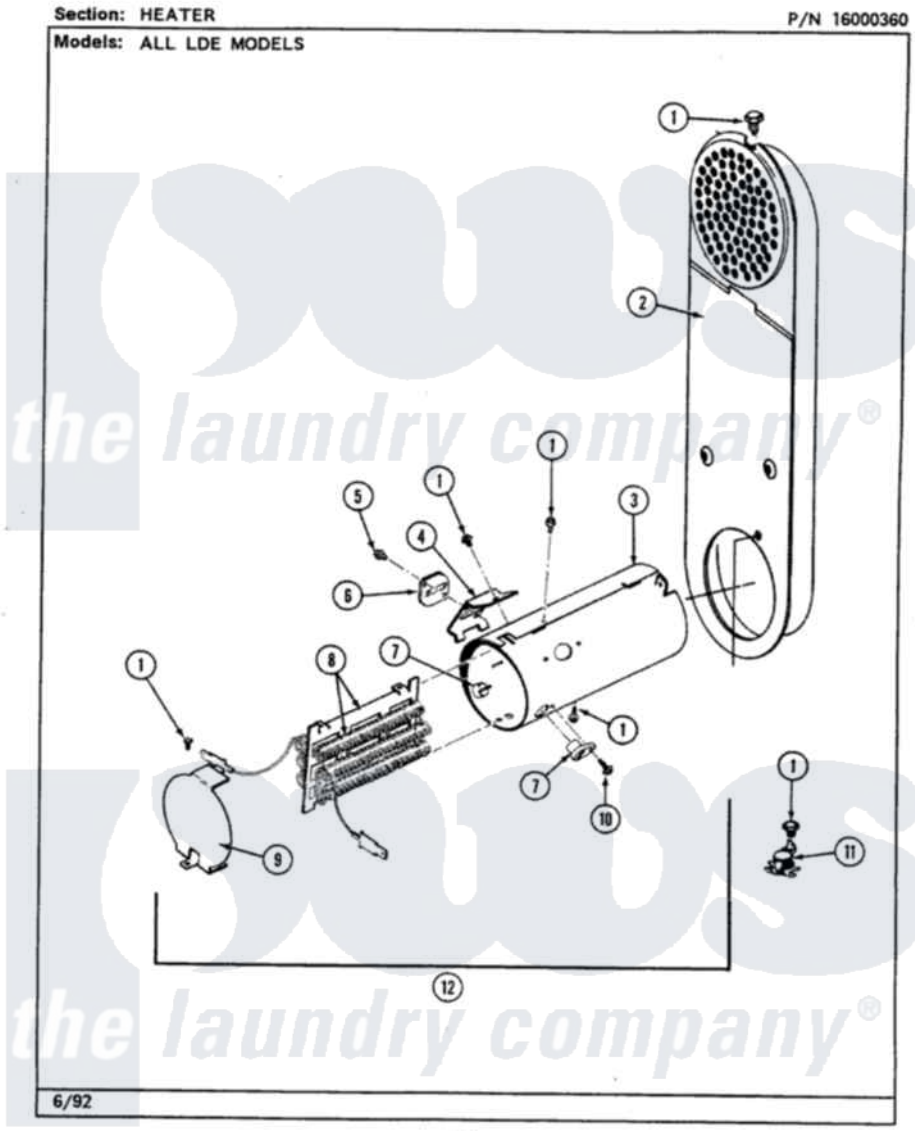

Maytag LDE9701ADL 04 - HEATER

14

Maytag [Residential Maytag LDE9701ADL Dryer Parts](#) Parts Diagram 04 - HEATER
 Click on the part number to view part

Item	Original Part Number	Replaced By	Status	Part Description
1	211294	90767		Screw, 8A X 3/8 HeX Washer Head Tapping
2	308503		Not Available	INLET DUCT ASSEMBLY
"	307120		Not Available	INLET DUCT ASSY.
3	314995			Enclosure, Heater
4	315346			Bracket, Thermal Fuse
5	314848	W10116760		Screw
6	307473			Fuse, Thermal
7	314998			Insulator, Terminal
8	307184	Y308612		Heater Sub-Assembly
9	314999			Shield, Radiant
10	314554		Not Available	SCREW
11	308217			Thermostat, Hi-Limit
12	307178			Heater Assembly