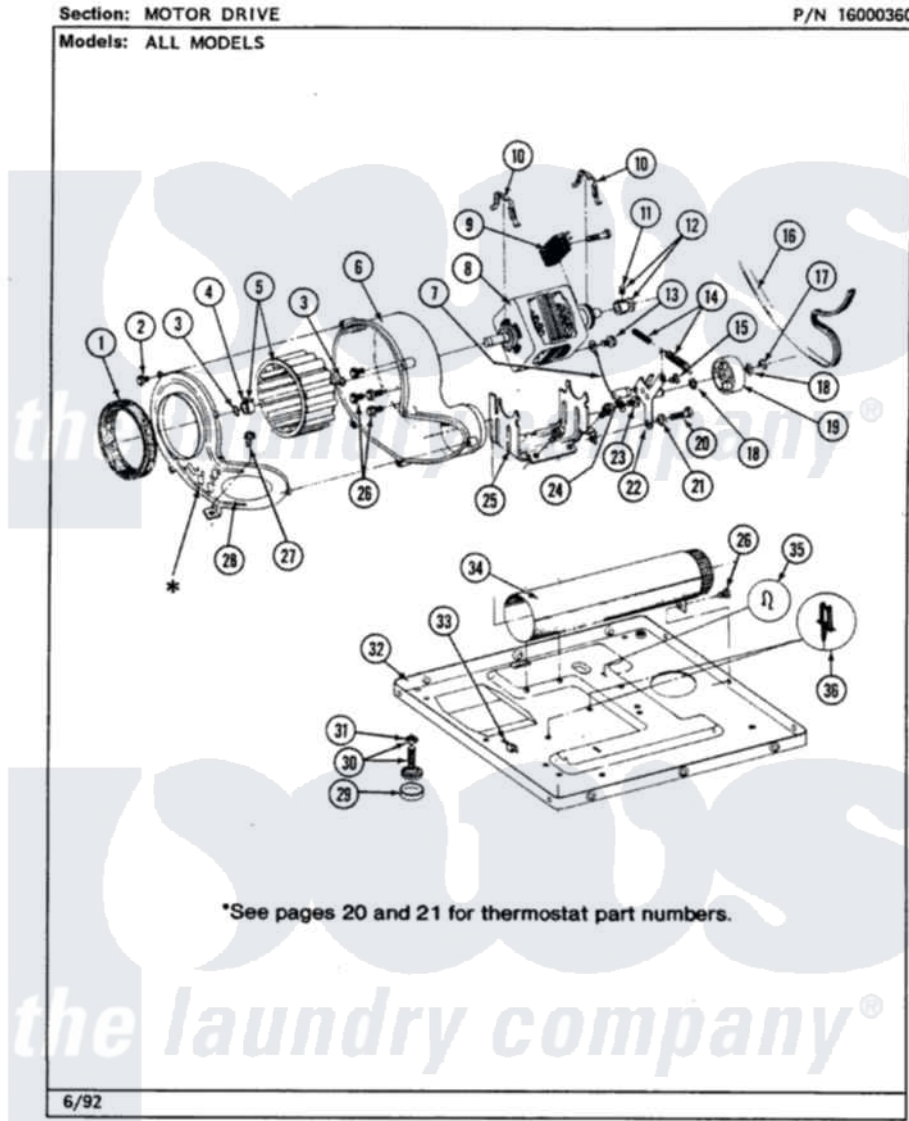

Maytag LDE9701ADL 05 - MOTOR DRIVE

18

Maytag [Residential Maytag LDE9701ADL Dryer Parts](#) Parts Diagram 05 - MOTOR DRIVE
 Click on the part number to view part

Item	Original Part Number	Replaced By	Status	Part Description
1	Y312901			Seal, Housing Cover
2	Y312961	W10116751		Screw
3	410233	9703438		Ring-Retrn
4	312967			Clamp, Blower Housing
5	Y303836			Blower Wheel Assembly And Clamp
6	Y312893			Housing, Blower
7	901220			Ground Wire
8	Y303358	W10410999		Motor-Drve
9	306207		Not Available	(PROD. No.303358-8 & No.303358-9)
"	Y303877		Not Available	SWITCH, MOTOR EXTERNAL START No.303358-2, No.303358-4, 303358-7
10	Y015825			Clip, Motor To Motor Support
11	Y053241			Set Screw, Motor Pulley
12	Y305185	6-3051850		Pulley- MO
13	910343	488234		Screw 8-32 X 1/4

14	Y303945		IDLER SPRING ASSY. W/PLUG
15	Y312961	W10116751	Screw
16	Y312959		Poly "V" Belt For Tumbler
17	312958	354987	Ring, Retaining
18	Y312527		Washer, Idler Shaft
19	Y303705	6-3037050	Pulley- ID
20	Y014874		Screw, Idler Arm And Sleeve
21	Y312894	315772	Sleeve, Idler Arm
22	Y303363	6-3033630	Idler Arm
23	211294	90767	Screw, 8A X 3/8 HeX Washer Head Tapping
24	Y313582	W10116756	Spacer
25	312897		Not Available SUPPORT, MOTOR
26	Y310632	1163839	Screw
27	Y313561		Screw----NA
28	314846		Cover, Blower Housing
29	Y314137		Foot, Rubber
30	Y305086		Adjustable Leg And Nut
31	Y052740	62739	Nut, Lock
32	Y303361		Not Available BASE ASSY. (UPPER & LOWER)
33	Y310376		Clip, Door Switch Harness
34	Y303442		EXHAUST DUCT ASSEMBLY
35	410490		Spring, Retainer Wire Harness
36	Y313262	W10116752	Retainer-