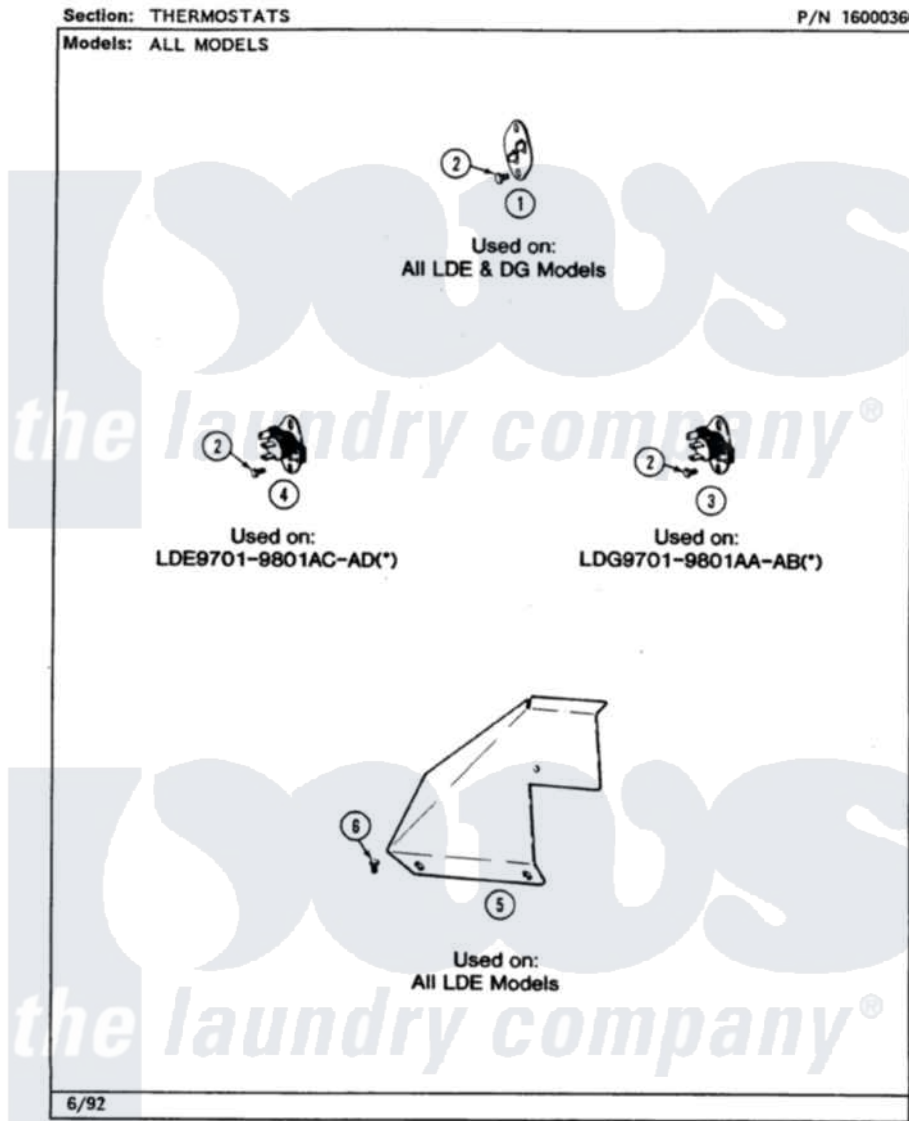

# Maytag LDE9701ADL 06 - THERMOSTATS

Maytag [Residential Maytag LDE9701ADL Dryer Parts](#) Parts Diagram 06 - THERMOSTATS  
 Click on the part number to view part

Item	Original Part Number	Replaced By	Status	Part Description
1	<a href="#">306604</a>			Cut-Off, Thermal Part Not Used
2	211294	<a href="#">90767</a>		Screw, 8A X 3/8 HeX Washer Head Tapping
4	<a href="#">306911</a>			Thermostat, Multi-Temp
5	315122		Not Available	COVER, THERMOSTAT PART NOT USED (MDE ONLY)
6	Y310632	<a href="#">1163839</a>		Screw