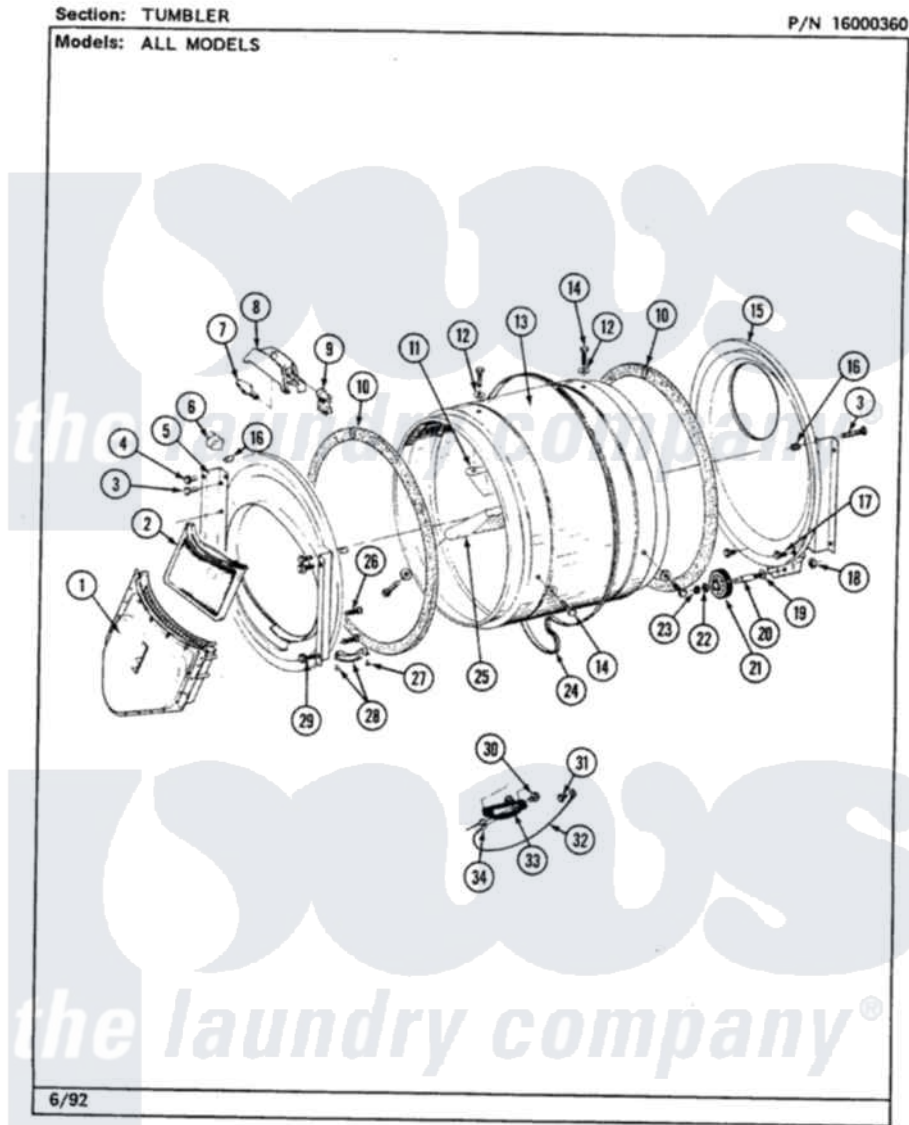

Maytag LDE9701ADL 07 - TUMBLER

12

Maytag Residential Maytag LDE9701ADL Dryer Parts Parts Diagram 07 - TUMBLER
Click on the part number to view part

Item	Original Part Number	Replaced By	Status	Part Description
1	Y307112	33001016		Outlet Duct Assembly
2	Y307107	33002970		Lint Filte
3	313764		Not Available	SCREW
4	Y313561			Screw----NA
5	307311	33001179		Front, Tumbler
6	Y310376			Clip, Door Switch Harness
10	314820			Seal, Tumbler
11	314803	33001012		Baffle
12	314158			Washer, Baffle To Tumbler
13	306663		Not Available	TUMBLER W/BAFFLES
"	314802		Not Available	TUMBLER W/OUT BAFFLES
14	Y310759			Screw, Tumbler Baffles
15	Y308544	33001178		Back, Tumbler
"	Y307114	33001178		Back, Tumbler
16	313915	31-3915		Tech Sheet
17	211294	90767		Screw, 8A X 3/8 HeX Washer Head Tapping

18	312538	33001443	Nut, Hex
19	Y313347	312535	Washer, Vault Mounting Brk.
20	Y312948	6-3129480	Shaft- Tumbler
21	Y303373	12001541	Drum Roller/Washer Assembly--W
22	312535		Washer, Vault Mounting Brk.
23	410233	9703438	Ring-Retrn
24	Y312959		Poly "V" Belt For Tumbler
25	314804	33001004	Baffle, Tall
26	Y314110	33002917	Screw, No.10-16
27	210720		Rivet, Bearing To Tumbler Frnt
28	306508		Tumbler Bearing Kit ---W
29	Y310632	1163839	Screw
30	Y251119	3177991	Screw
31	211294	90767	Screw, 8A X 3/8 HeX Washer Head Tapping
32	Y303711		Sensor Ground Wire
33	304997		Sensor Assembly With Screws
34	Y312658		Receptacle, Sensor Ground Wire