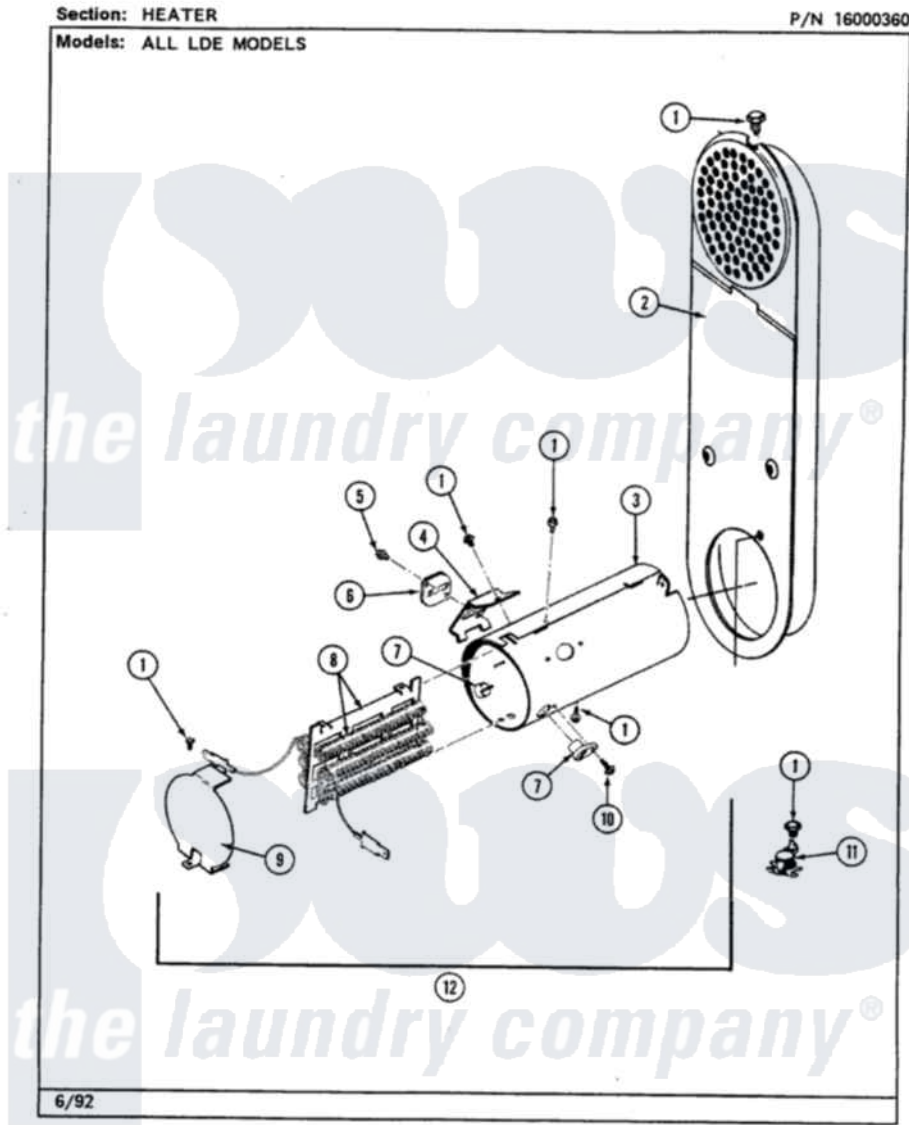

Maytag LDE9701ADW 05 - HEATER

14

Maytag [Residential Maytag LDE9701ADW Dryer Parts](#) Parts Diagram 05 - HEATER
Click on the part number to view part

Item	Original Part Number	Replaced By	Status	Part Description
1	211294	90767		Screw, 8A X 3/8 HeX Washer Head Tapping
2	308503		Not Available	INLET DUCT ASSEMBLY
"	307120		Not Available	INLET DUCT ASSY.
3	314995			Enclosure, Heater
4	315346			Bracket, Thermal Fuse
5	314848	W10116760		Screw
6	307473			Fuse, Thermal
7	314998			Insulator, Terminal
8	307184	Y308612		Heater Sub-Assembly
9	314999			Shield, Radiant
10	314554		Not Available	SCREW
11	308217			Thermostat, Hi-Limit
12	307178			Heater Assembly