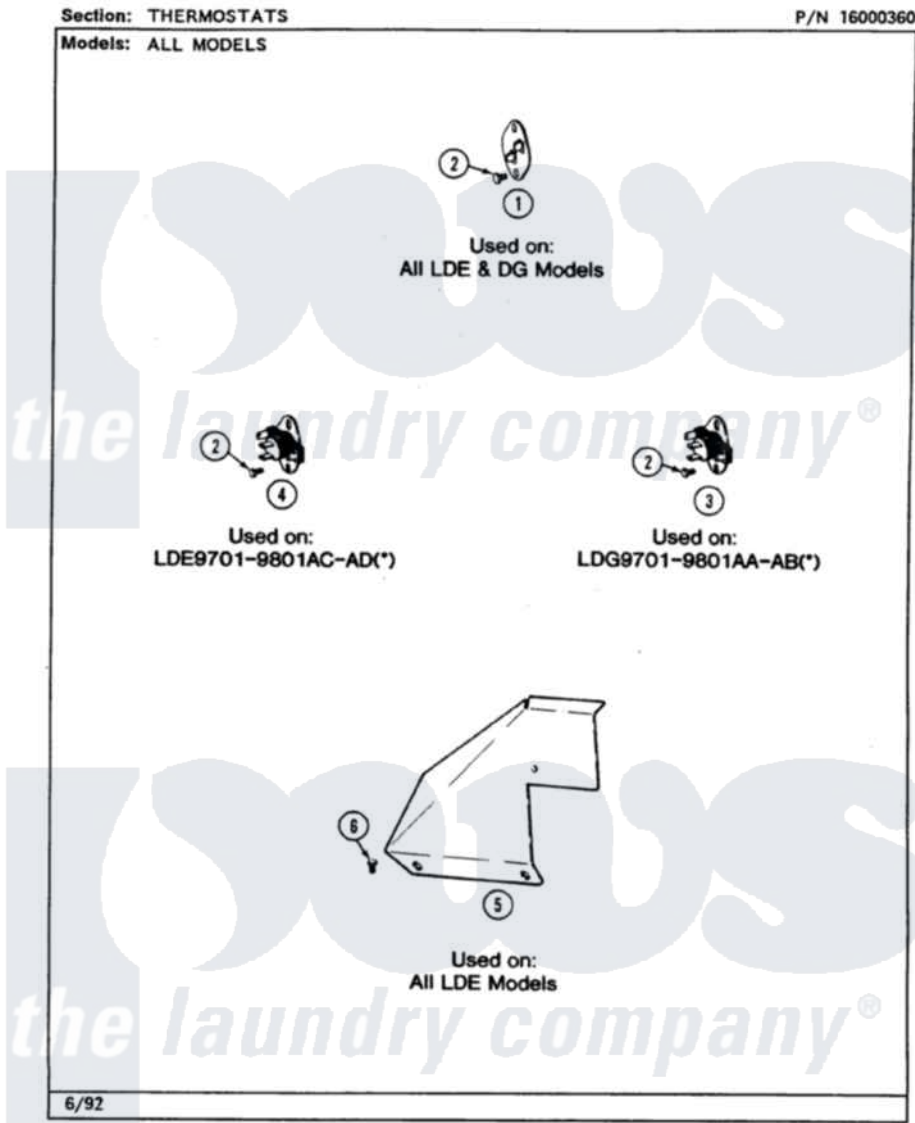

Maytag LDE9701ADW 07 - THERMOSTATS

Maytag [Residential Maytag LDE9701ADW Dryer Parts](#) Parts Diagram 07 - THERMOSTATS
 Click on the part number to view part

Item	Original Part Number	Replaced By	Status	Part Description
1	306604			Cut-Off, Thermal Part Not Used
2	211294	90767		Screw, 8A X 3/8 HeX Washer Head Tapping
4	306911			Thermostat, Multi-Temp
5	315122		Not Available	COVER, THERMOSTAT PART NOT USED (MDE ONLY)
6	Y310632	1163839		Screw