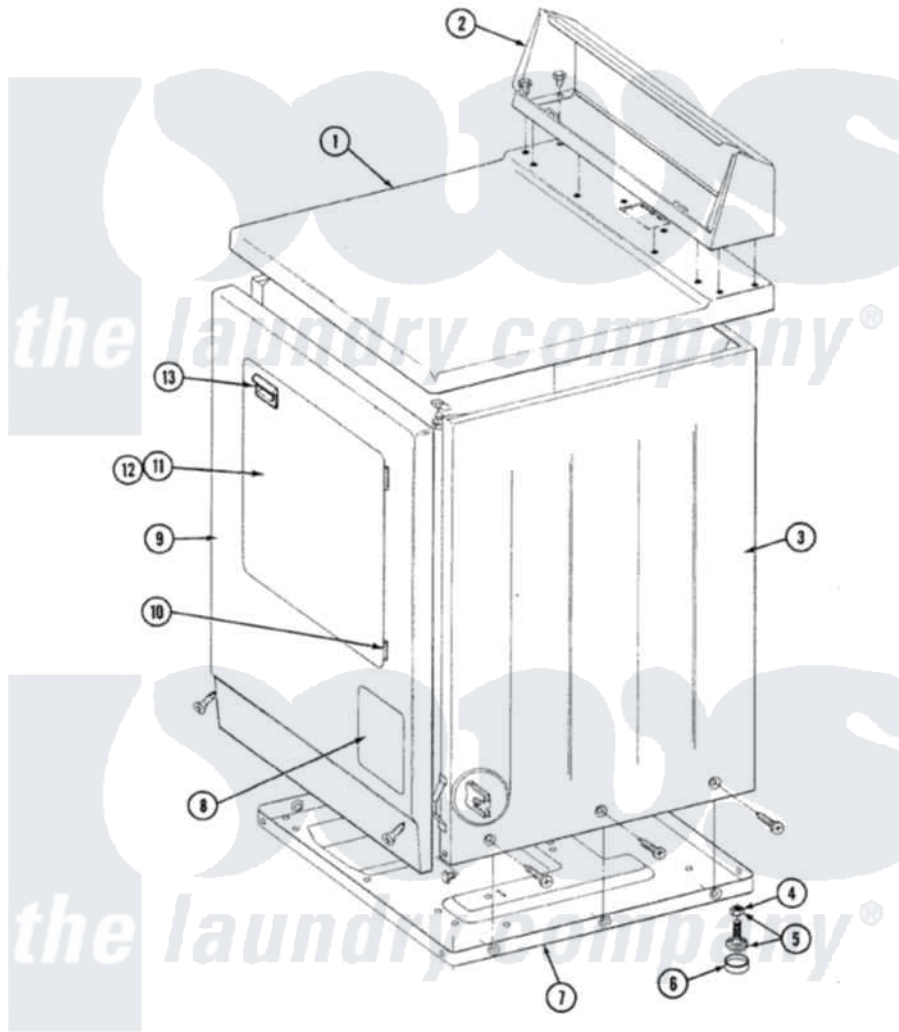

Maytag LDE9800 03 - FRONT VIEW

SECTION: FRONT VIEW
MODEL: DE-D6 MODELS

Issue Date: 6/90

56

Maytag [Residential Maytag LDE9800 Dryer Parts](#) Parts Diagram 03 - FRONT VIEW
Click on the part number to view part

Item	Original Part Number	Replaced By	Status	Part Description
1	307104L			Top Cover Assembly
"	204445			Screw And Fastener Assembly
2	Y313559			Screw
"	305193L			Console
3	307124L		Not Available	CABINET ASSY ALMOND
"	Y310632	1163839		Screw
4	Y052740	62739		Nut, Lock
5	Y305086			Adjustable Leg And Nut
6	Y314137			Foot, Rubber
7	Y303361		Not Available	BASE ASSY. (UPPER & LOWER)
9	308000L			Front Panel Assembly
10	307099	33001230		Hinge, Door
11	307111L	308061L		Door Assembly---NA
12	314966L		Not Available	DOOR PANEL ALMOND
13	314972			Handle Door ALM