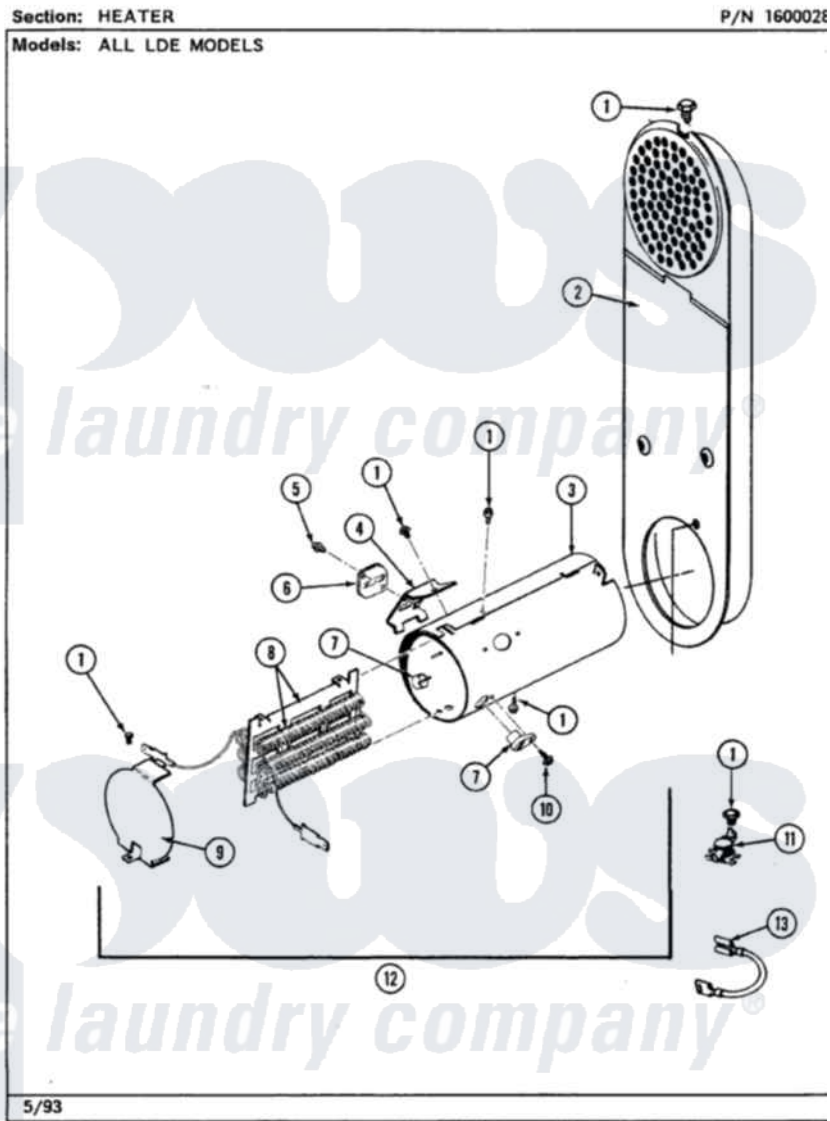

Maytag LDE9800ACL 05 - HEATER

Maytag [Residential Maytag LDE9800ACL Dryer Parts](#) Parts Diagram 05 - HEATER
Click on the part number to view part

Item	Original Part Number	Replaced By	Status	Part Description
1	211294	90767		Screw, 8A X 3/8 HeX Washer Head Tapping
2	308503		Not Available	INLET DUCT ASSEMBLY
"	307120		Not Available	INLET DUCT ASSY.
3	314995			Enclosure, Heater
4	315346			Bracket, Thermal Fuse
5	314848	W10116760		Screw
6	307473			Fuse, Thermal
7	314998			Insulator, Terminal
8	307184	Y308612		Heater Sub-Assembly
9	314999			Shield, Radiant
10	314554		Not Available	SCREW
11	308217			Thermostat, Hi-Limit
"	303396			Thermostat, Hi-Limit
12	307178			Heater Assembly
13	Y307173			Wire, Jumper