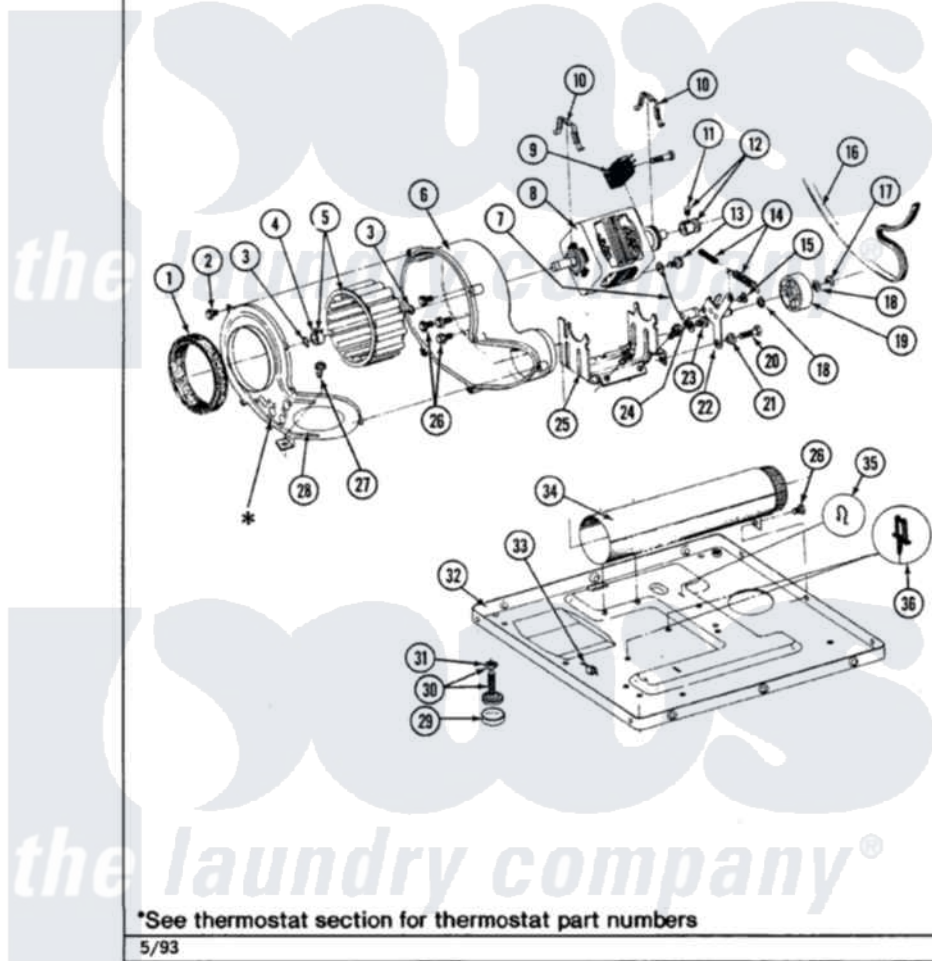

Maytag LDE9800ADL 06 - MOTOR DRIVE

Section: MOTOR DRIVE

P/N 1600028

Models: ALL MODELS

Maytag [Residential Maytag LDE9800ADL Dryer Parts](#) Parts Diagram 06 - MOTOR DRIVE

[Click on the part number to view part](#)

Item	Original Part Number	Replaced By	Status	Part Description
1	Y312901			Seal, Housing Cover
2	Y312961	W10116751		Screw
3	410233	9703438		Ring-Retrn
4	312967			Clamp, Blower Housing
5	Y303836			Blower Wheel Assembly And Clamp
6	Y312893			Housing, Blower
7	901220			Ground Wire
8	Y303358	W10410999		Motor-Drive
9	306207		Not Available	(PROD. No.303358-8 & No.303358-9)
"	Y303877		Not Available	SWITCH, MOTOR EXTERNAL START No.303358-2, No.303358-4, 303358-7
"	Y303879			Switch, Motor External Start
10	Y015825			Clip, Motor To Motor Support
11	Y053241			Set Screw, Motor Pulley
12	Y305185	6-3051850		Pulley- MO

13	910343	488234	Screw 8-32 X 1/4
14	Y303945		IDLER SPRING ASSY. W/PLUG
15	Y312961	W10116751	Screw
16	Y312959		Poly "V" Belt For Tumbler
17	312958	354987	Ring, Retaining
18	Y312527		Washer, Idler Shaft
19	Y303705	6-3037050	Pulley- ID
20	Y014874		Screw, Idler Arm And Sleeve
21	Y312894	315772	Sleeve, Idler Arm
22	Y303363	6-3033630	Idler Arm
23	211294	90767	Screw, 8A X 3/8 HeX Washer Head Tapping
24	Y313582	W10116756	Spacer
25	312897		Not Available SUPPORT, MOTOR
26	Y310632	1163839	Screw
27	Y313561		Screw----NA
28	314846		Cover, Blower Housing
29	Y314137		Foot, Rubber
30	Y305086		Adjustable Leg And Nut
31	Y052740	62739	Nut, Lock
32	Y303361		Not Available BASE ASSY. (UPPER & LOWER)
33	Y310376		Clip, Door Switch Harness
34	Y303442		EXHAUST DUCT ASSEMBLY
35	410490		Spring, Retainer Wire Harness
36	Y313262	W10116752	Retainer-