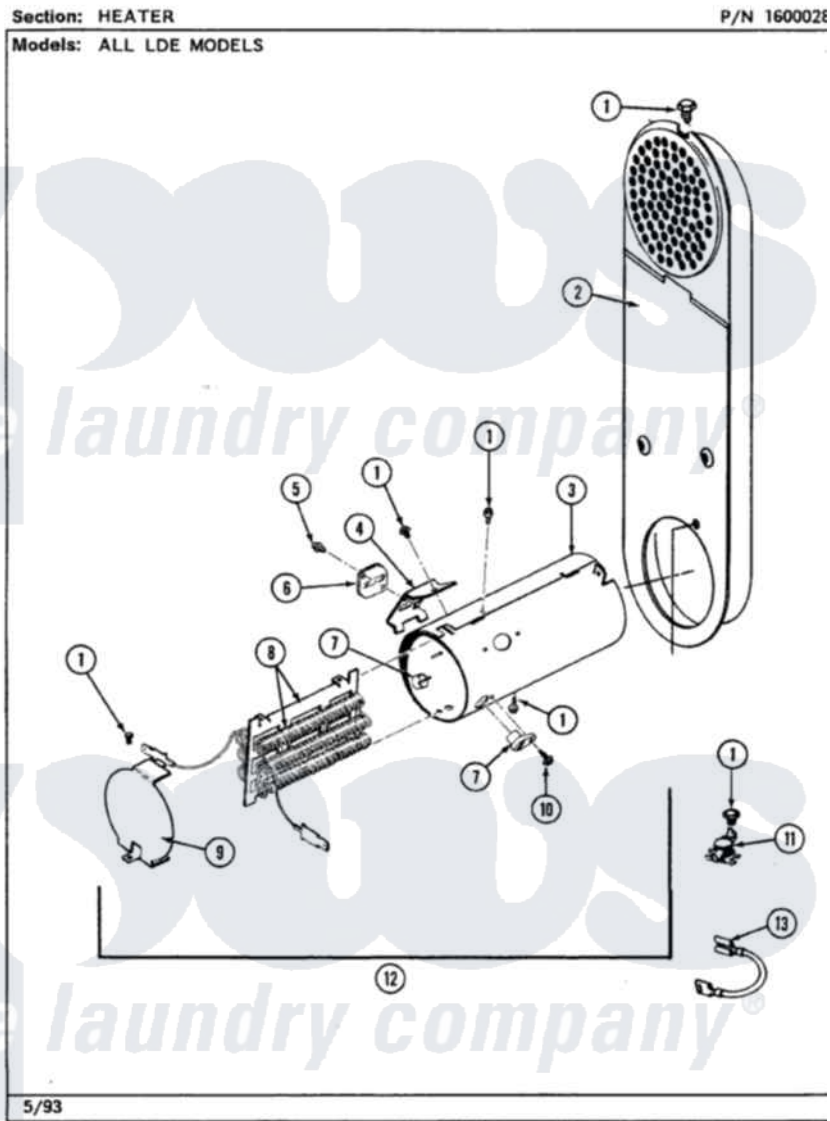

Maytag LDE9800ADW 05 - HEATER

Maytag [Residential Maytag LDE9800ADW Dryer Parts](#) Parts Diagram 05 - HEATER
Click on the part number to view part

Item	Original Part Number	Replaced By	Status	Part Description
1	211294	90767		Screw, 8A X 3/8 HeX Washer Head Tapping
2	308503		Not Available	INLET DUCT ASSEMBLY
"	307120		Not Available	INLET DUCT ASSY.
3	314995			Enclosure, Heater
4	315346			Bracket, Thermal Fuse
5	314848	W10116760		Screw
6	307473			Fuse, Thermal
7	314998			Insulator, Terminal
8	307184	Y308612		Heater Sub-Assembly
9	314999			Shield, Radiant
10	314554		Not Available	SCREW
11	308217			Thermostat, Hi-Limit
"	303396			Thermostat, Hi-Limit
12	307178			Heater Assembly
13	Y307173			Wire, Jumper