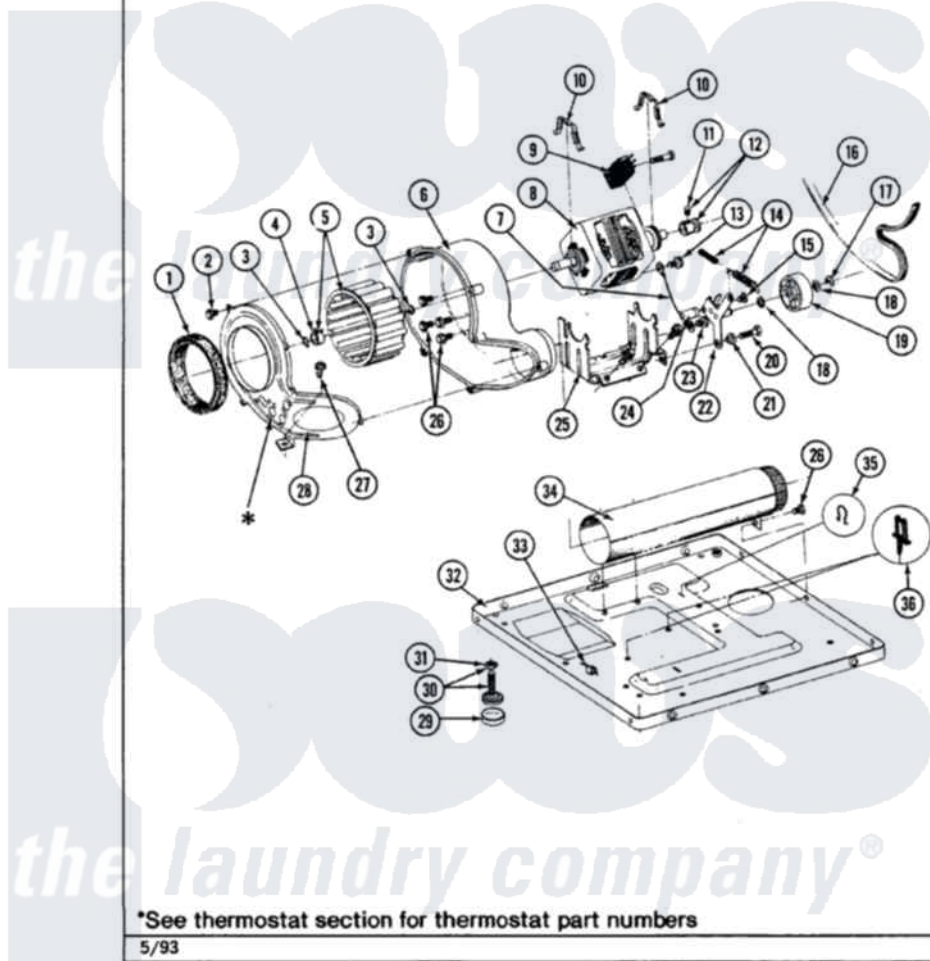

Maytag LDE9800ADW 06 - MOTOR DRIVE

Section: MOTOR DRIVE

P/N 1600028

Models: ALL MODELS

Maytag [Residential Maytag LDE9800ADW Dryer Parts](#) Parts Diagram 06 - MOTOR DRIVE

[Click on the part number to view part](#)

Item	Original Part Number	Replaced By	Status	Part Description
1	Y312901			Seal, Housing Cover
2	Y312961	W10116751		Screw
3	410233	9703438		Ring-Retrn
4	312967			Clamp, Blower Housing
5	Y303836			Blower Wheel Assembly And Clamp
6	Y312893			Housing, Blower
7	901220			Ground Wire
8	Y303358	W10410999		Motor-Drive
9	306207		Not Available	(PROD. No.303358-8 & No.303358-9)
"	Y303877		Not Available	SWITCH, MOTOR EXTERNAL START No.303358-2, No.303358-4, 303358-7
"	Y303879			Switch, Motor External Start
10	Y015825			Clip, Motor To Motor Support
11	Y053241			Set Screw, Motor Pulley
12	Y305185	6-3051850		Pulley- MO

13	910343	488234	Screw 8-32 X 1/4
14	Y303945		IDLER SPRING ASSY. W/PLUG
15	Y312961	W10116751	Screw
16	Y312959		Poly "V" Belt For Tumbler
17	312958	354987	Ring, Retaining
18	Y312527		Washer, Idler Shaft
19	Y303705	6-3037050	Pulley- ID
20	Y014874		Screw, Idler Arm And Sleeve
21	Y312894	315772	Sleeve, Idler Arm
22	Y303363	6-3033630	Idler Arm
23	211294	90767	Screw, 8A X 3/8 HeX Washer Head Tapping
24	Y313582	W10116756	Spacer
25	312897		Not Available
26	Y310632	1163839	SUPPORT, MOTOR
27	Y313561		Screw----NA
28	314846		Cover, Blower Housing
29	Y314137		Foot, Rubber
30	Y305086		Adjustable Leg And Nut
31	Y052740	62739	Nut, Lock
32	Y303361		Not Available
33	Y310376		BASE ASSY. (UPPER & LOWER)
34	Y303442		Clip, Door Switch Harness
35	410490		EXHAUST DUCT ASSEMBLY
36	Y313262	W10116752	Spring, Retainer Wire Harness
			Retainer-